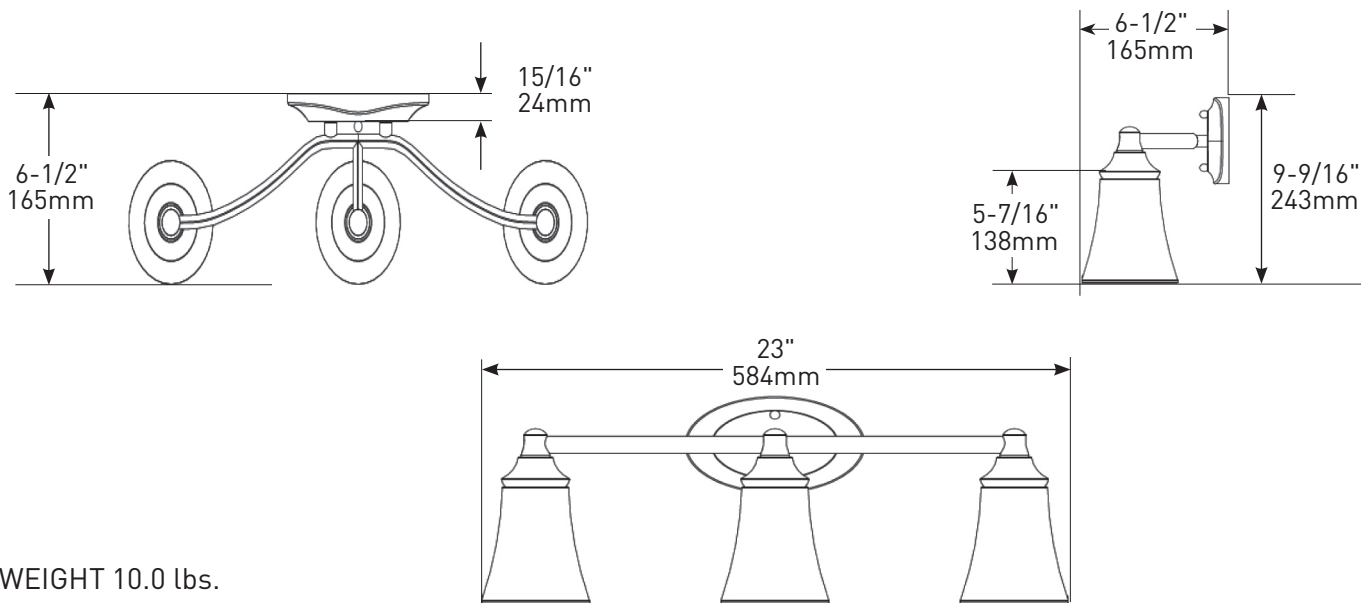

Eva™ Technical Specification

YB2863

3-Globe Light Fixture

Dimensions:

Product Information:

Stock Numbers: YB2863CH – CHROME
YB2863BN – BRUSHED NICKEL
YB2863ORB – OIL RUBBED BRONZE

Globe Service Kit: YB2869

Materials: Zinc, glass

Voltage: 120v

Bulb: 100w max (not included); medium base

Listed: ETL Listed for damp location

Important Notes: Turn off power during installation. Do not connect or disconnect under load.

Cleaning Notes: Clean only with a soft damp cloth. Do not use commercial or abrasive cleaners.