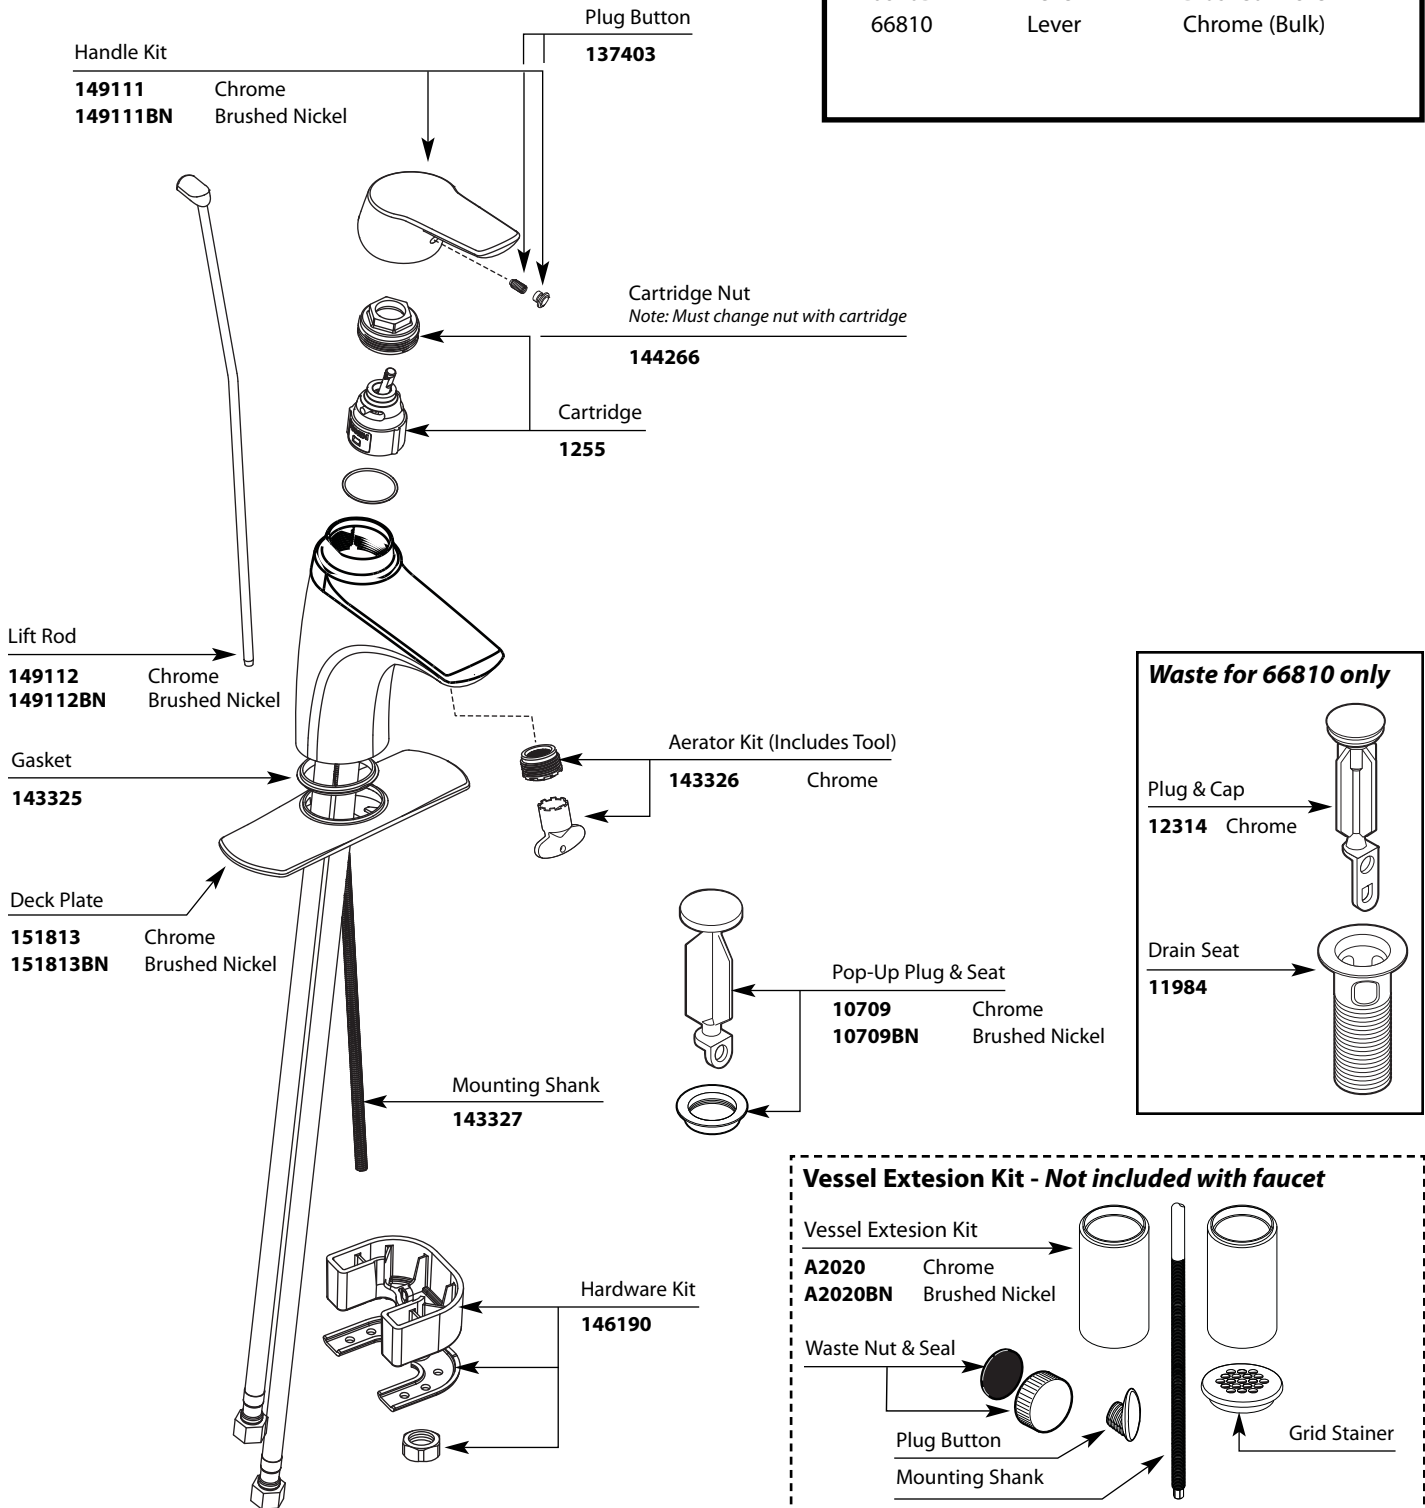

Buy it for looks. Buy it for life.®

Illustrated Parts

■ Order by Part Number

METHOD™		
One-Handle Lavatory Faucet		
MODEL	HANDLE	FINISH
6810	Lever	Chrome
6810BN	Lever	Brushed Nickel
66810	Lever	Chrome (Bulk)

TO ORDER PARTS CALL: 1-800-BUY-MOEN
www.moen.com