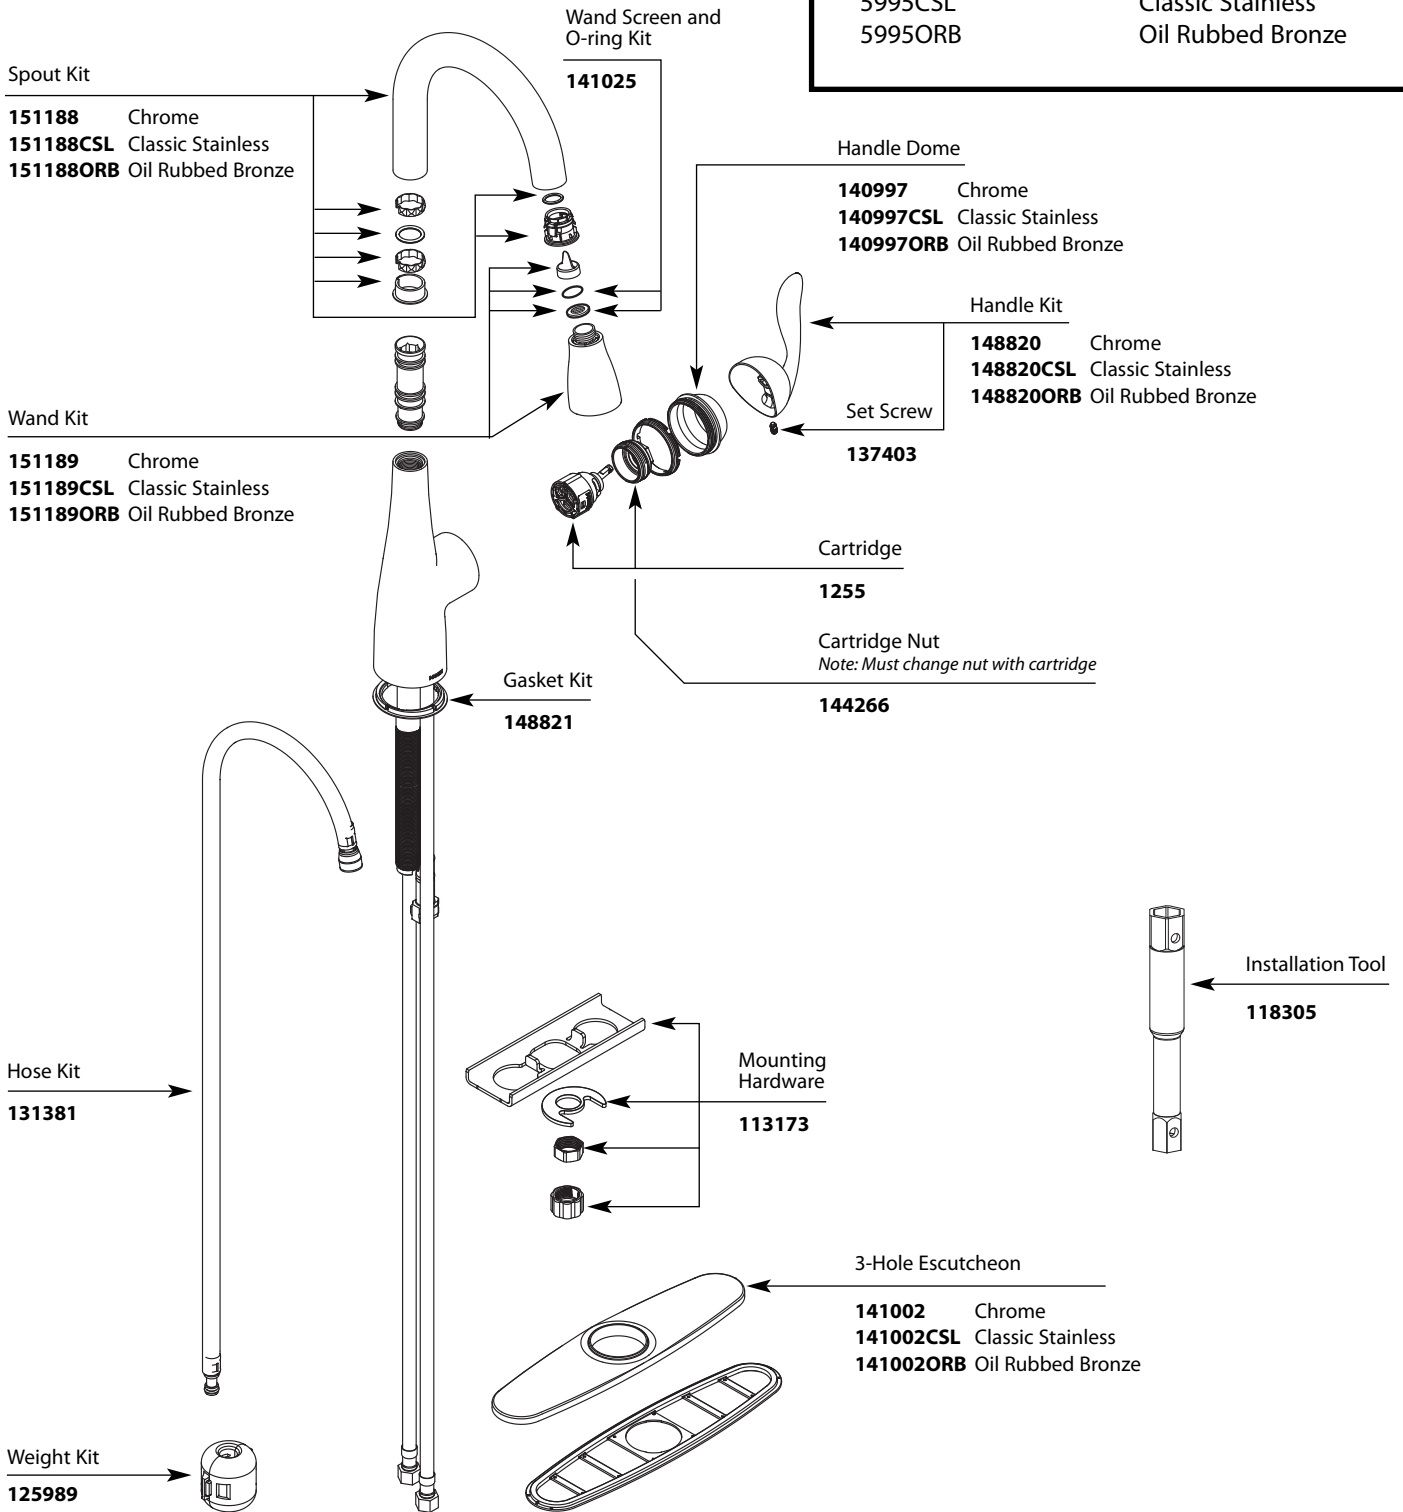

Buy it for looks. Buy it for life.®

Illustrated Parts

■ Order by Part Number

ARBOR™	
Single-Handle Pulldown Prep/Bar Faucet	
MODELS	FINISH
5995	Chrome
5995CSL	Classic Stainless
5995ORB	Oil Rubbed Bronze

TO ORDER PARTS CALL: 1-800-BUY-MOEN
www.moen.com