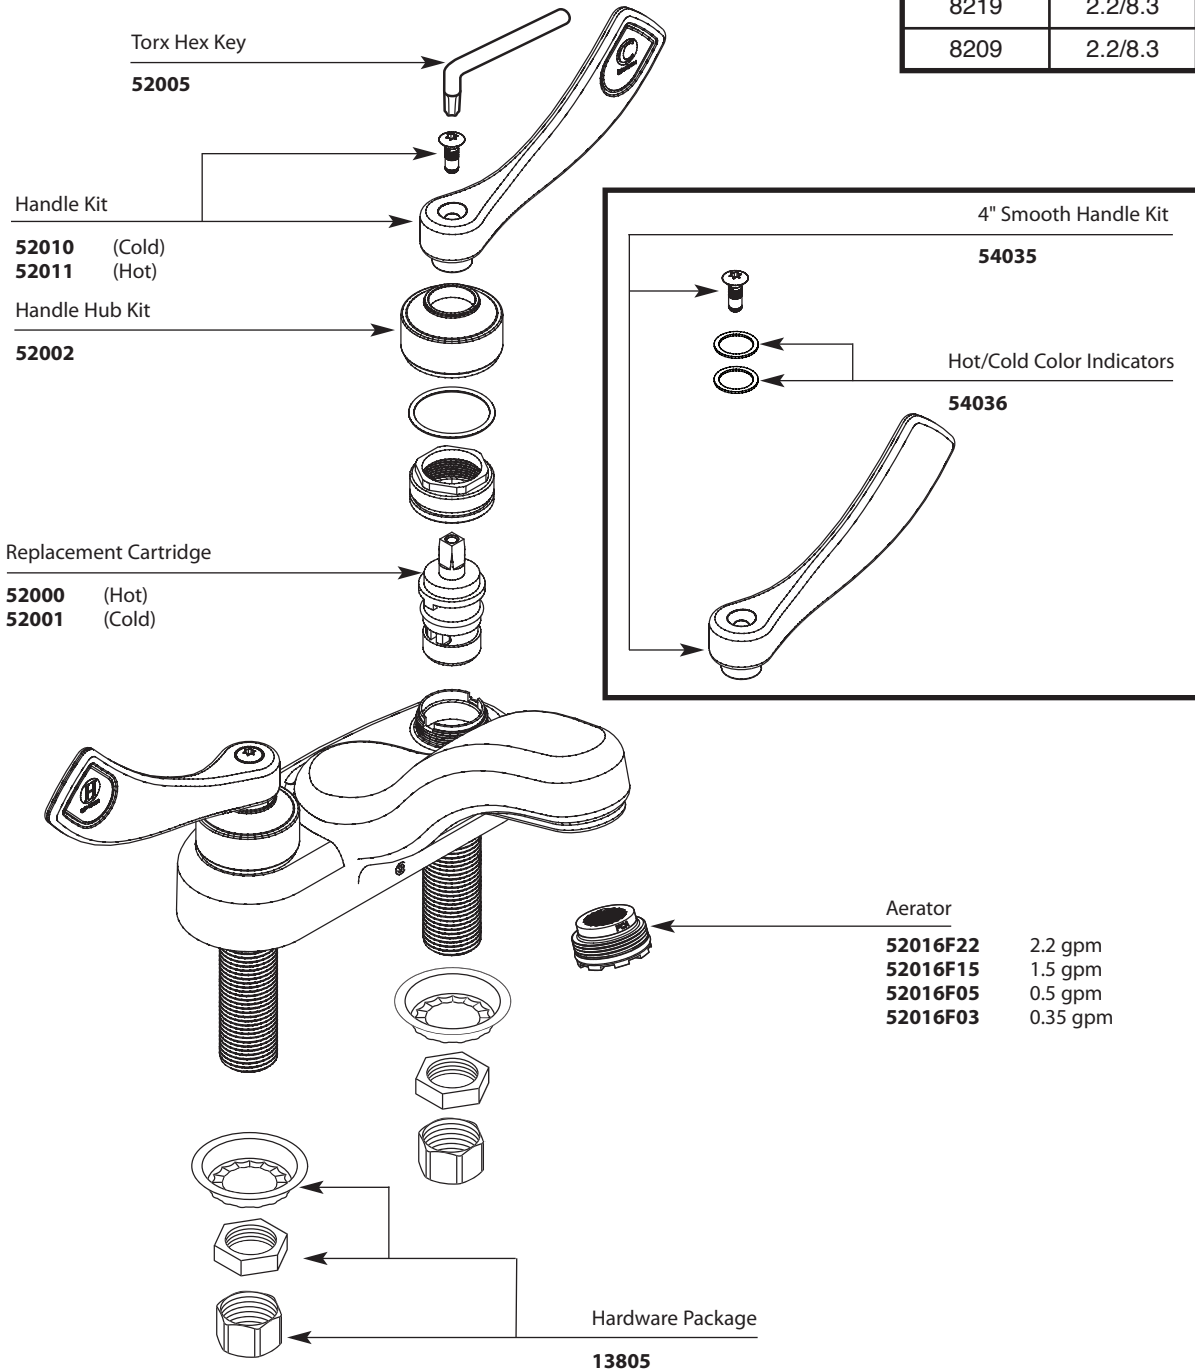

■ Order by Part Number

*There is more than 1 version of this model.  
Page down to identify the version you have.*

| Two-Handle Lavatory Faucet |                |              |
|----------------------------|----------------|--------------|
| MODEL                      | FLOW (gpm/Lpm) | HANDLE STYLE |
| 8215                       | 2.2/8.3        | Decal        |
| 8215F15                    | 1.5/5.7        | Decal        |
| 8215F05                    | 0.5/1.9        | Decal        |
| 8215F03                    | 0.35/1.3       | Decal        |
| 8215SMF15                  | 1.5/5.7        | Smooth       |
| 8219                       | 2.2/8.3        | Decal        |
| 8209                       | 2.2/8.3        | Decal        |

■ Order by Part Number

| <b>Two-Handle Lavatory Faucet</b> |               |                     |
|-----------------------------------|---------------|---------------------|
| <u>MODEL</u>                      | <u>HANDLE</u> | <u>FINISH</u>       |
| 8209                              | Lever         | Chrome w/Chain Stay |
| 8215                              | Lever         | Chrome              |
| 8219                              | Lever         | Chrome              |