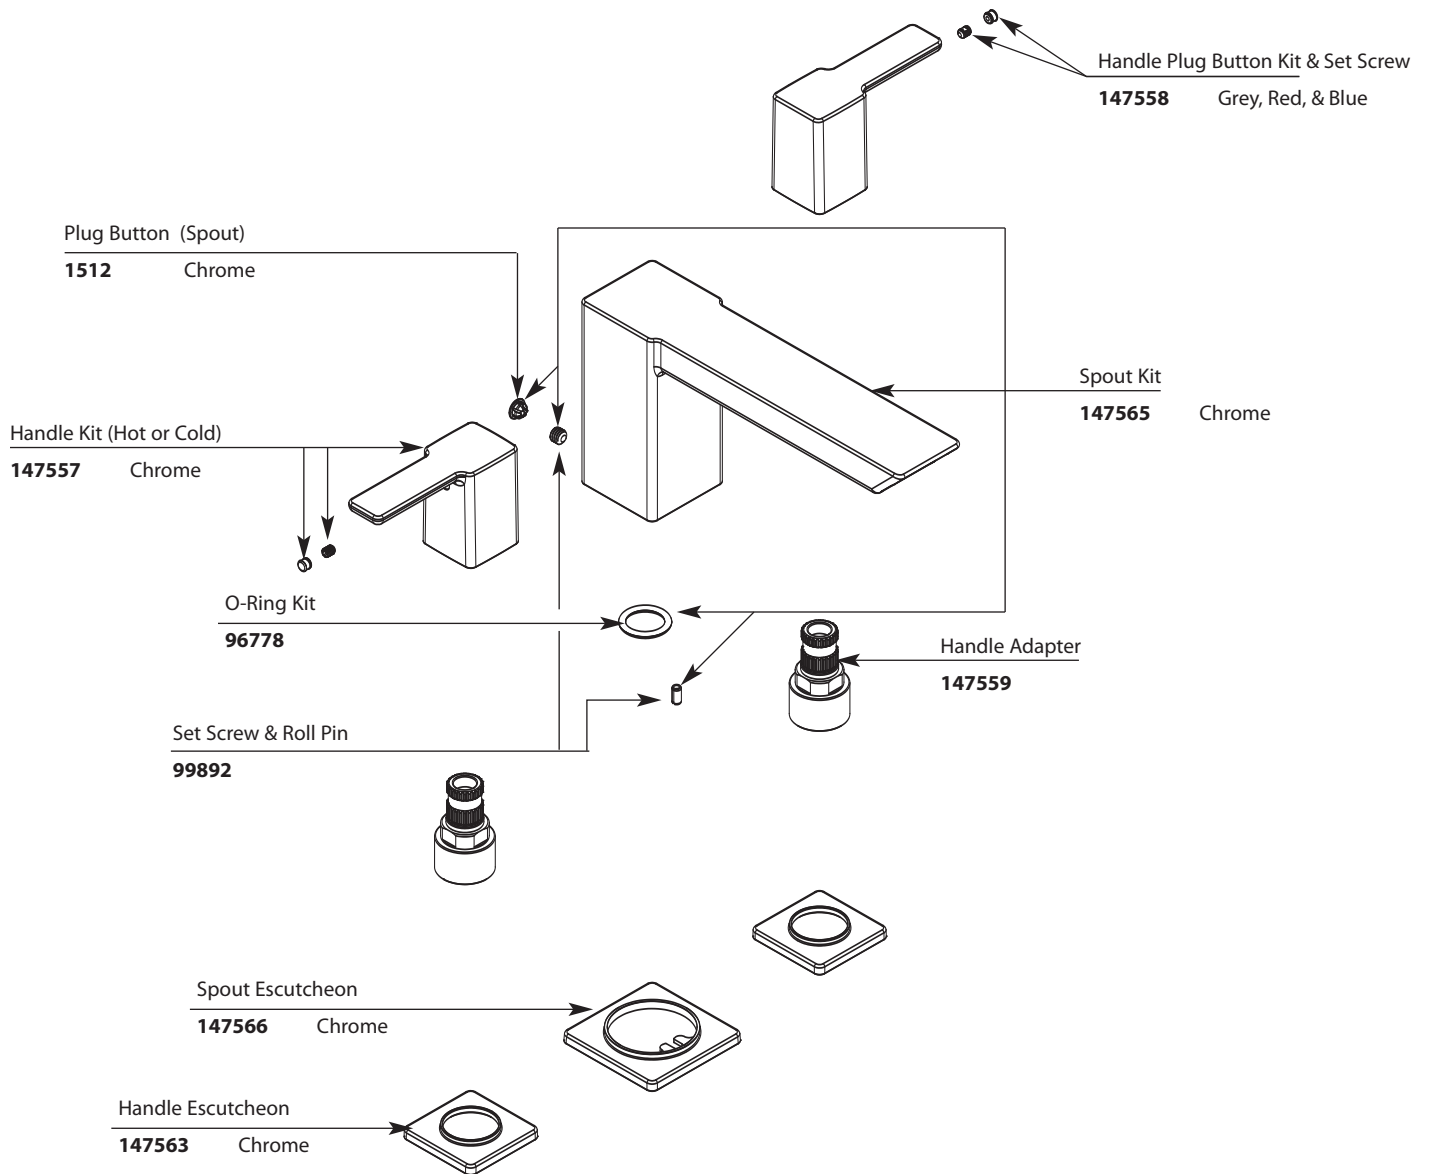

Buy it for looks. Buy it for life.®

Illustrated Parts

■ Order by Part Number

■ Trim can be used with either the 4992, 4993 or 4996 valve

90 DEGREE™
Deck Mount Two-Handle Roman Tub Filler

<u>MODEL</u>	<u>HANDLE</u>	<u>FINISH</u>
T903	Lever	Chrome