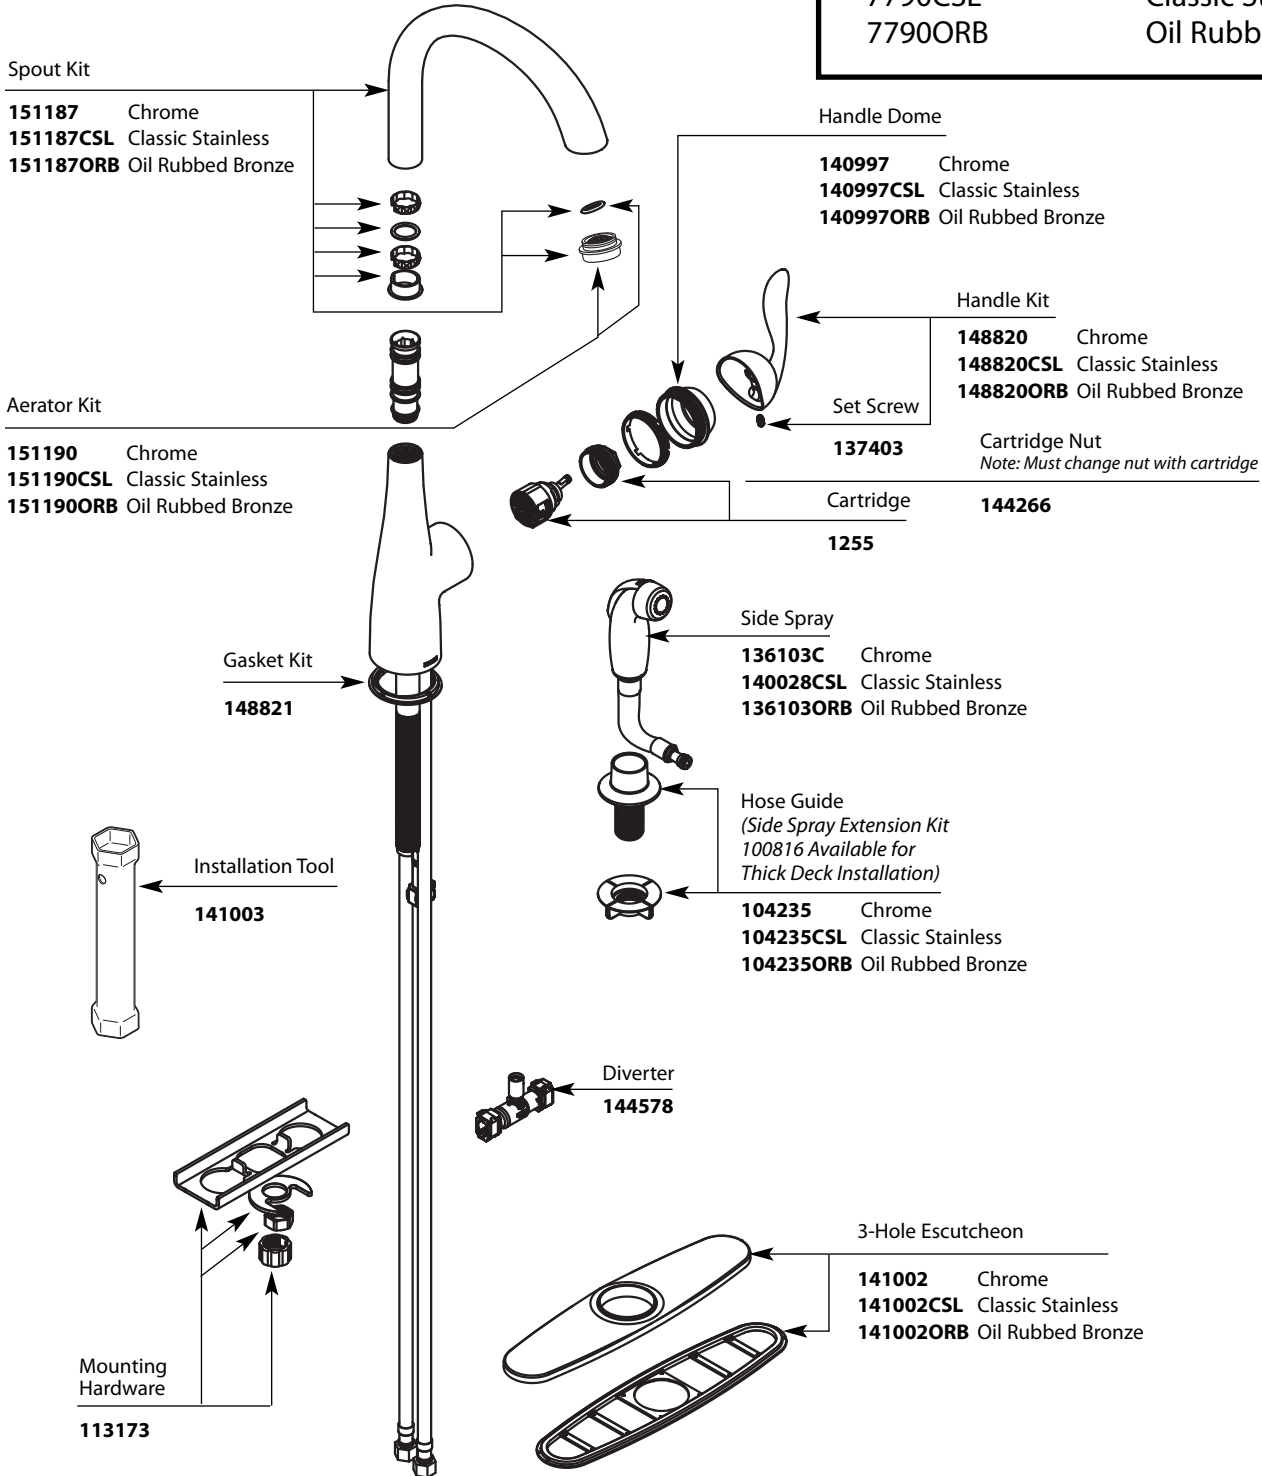

Buy it for looks. Buy it for life.®

■ Order by Part Number

Illustrated Parts

ARBOR™	
Single-Handle High Arc Kitchen Faucet with Side Spray	
MODELS	FINISH
7790	Chrome
7790CSL	Classic Stainless
7790ORB	Oil Rubbed Bronze