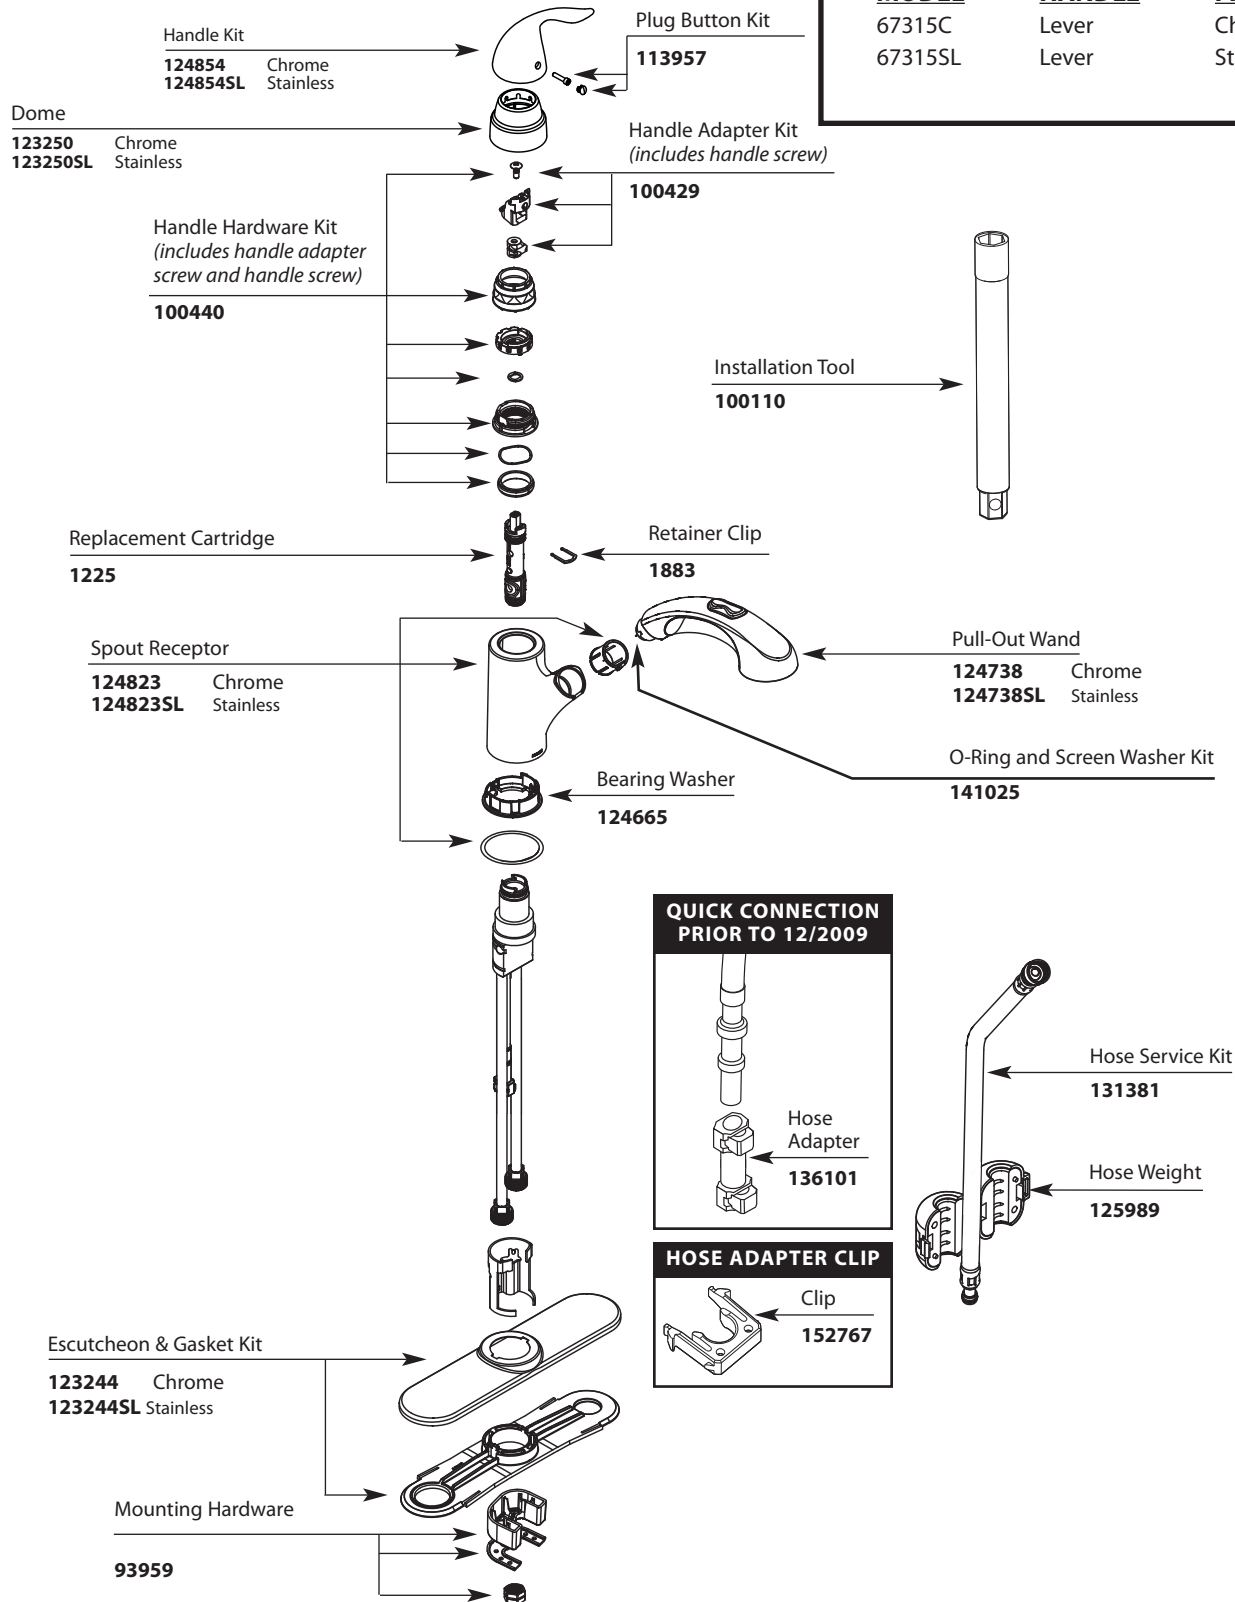

Buy it for looks. Buy it for life.®

There is more than 1 version of this model.  
Page down to identify the version you have.

■ Order by Part Number

# Illustrated Parts

Integra®		
Single Control Kitchen Pullout Faucet		
MODEL	HANDLE	FINISH
67315C	Lever	Chrome
67315SL	Lever	Stainless

Buy it for looks. Buy it for life.®

■ Order by Part Number

\* Models before 3/07

# Illustrated Parts

## Integra® Single Control Kitchen Pullout Faucet

MODEL	HANDLE	FINISH
67315	Lever	Chrome/Glacier
67315C	Lever	Chrome
67315BC	Lever	Brushed Chrome