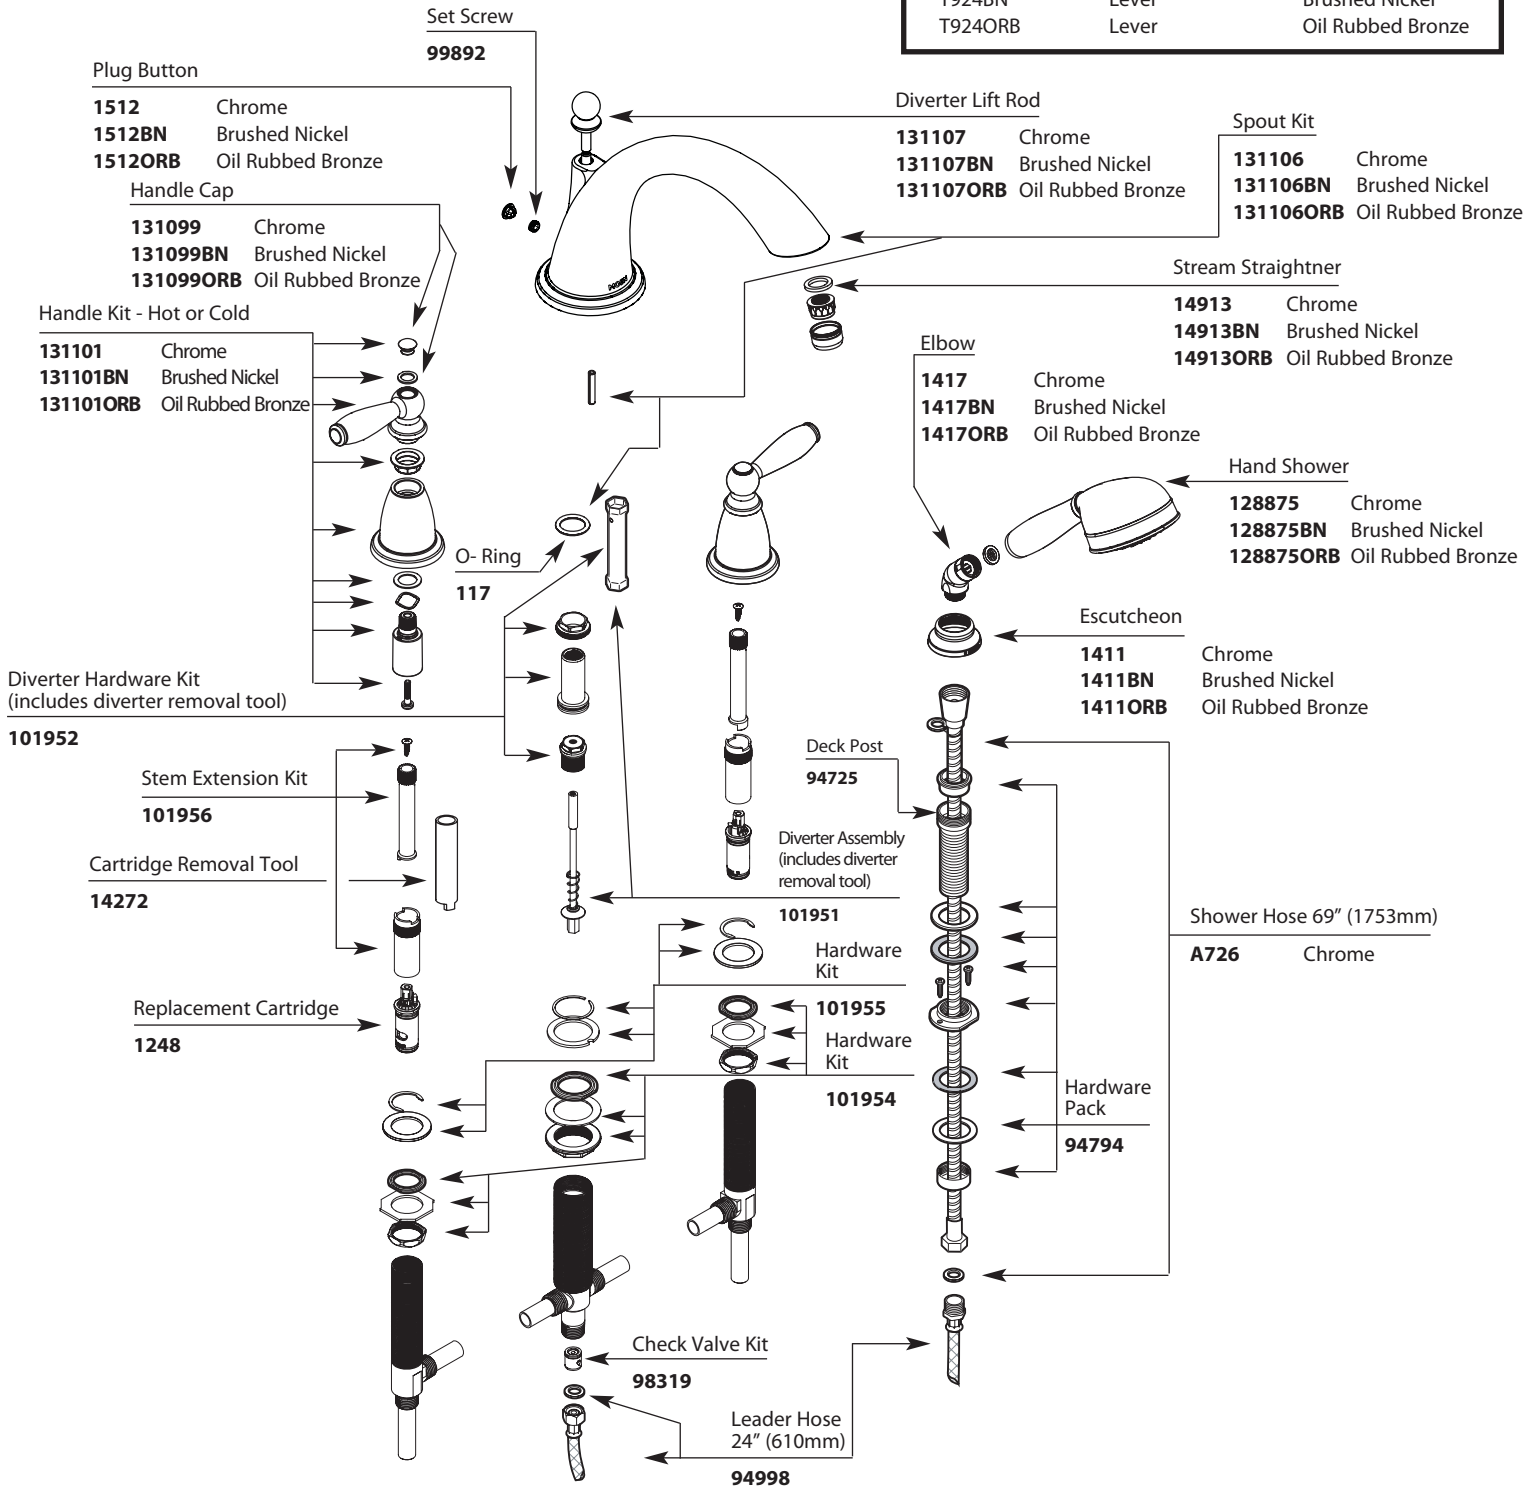

Buy it for looks. Buy it for life.®

■ Order by Part Number

■ Trim can be used with either the 9997 or 9997 rough-in valve. Illustrated below is the 9999.

Illustrated Parts

BRANTFORD™		
Two Handle Roman Tub Faucet with Handheld Shower		
MODEL	HANDLE	FINISH
T924	Lever	Chrome
T924BN	Lever	Brushed Nickel
T924ORB	Lever	Oil Rubbed Bronze