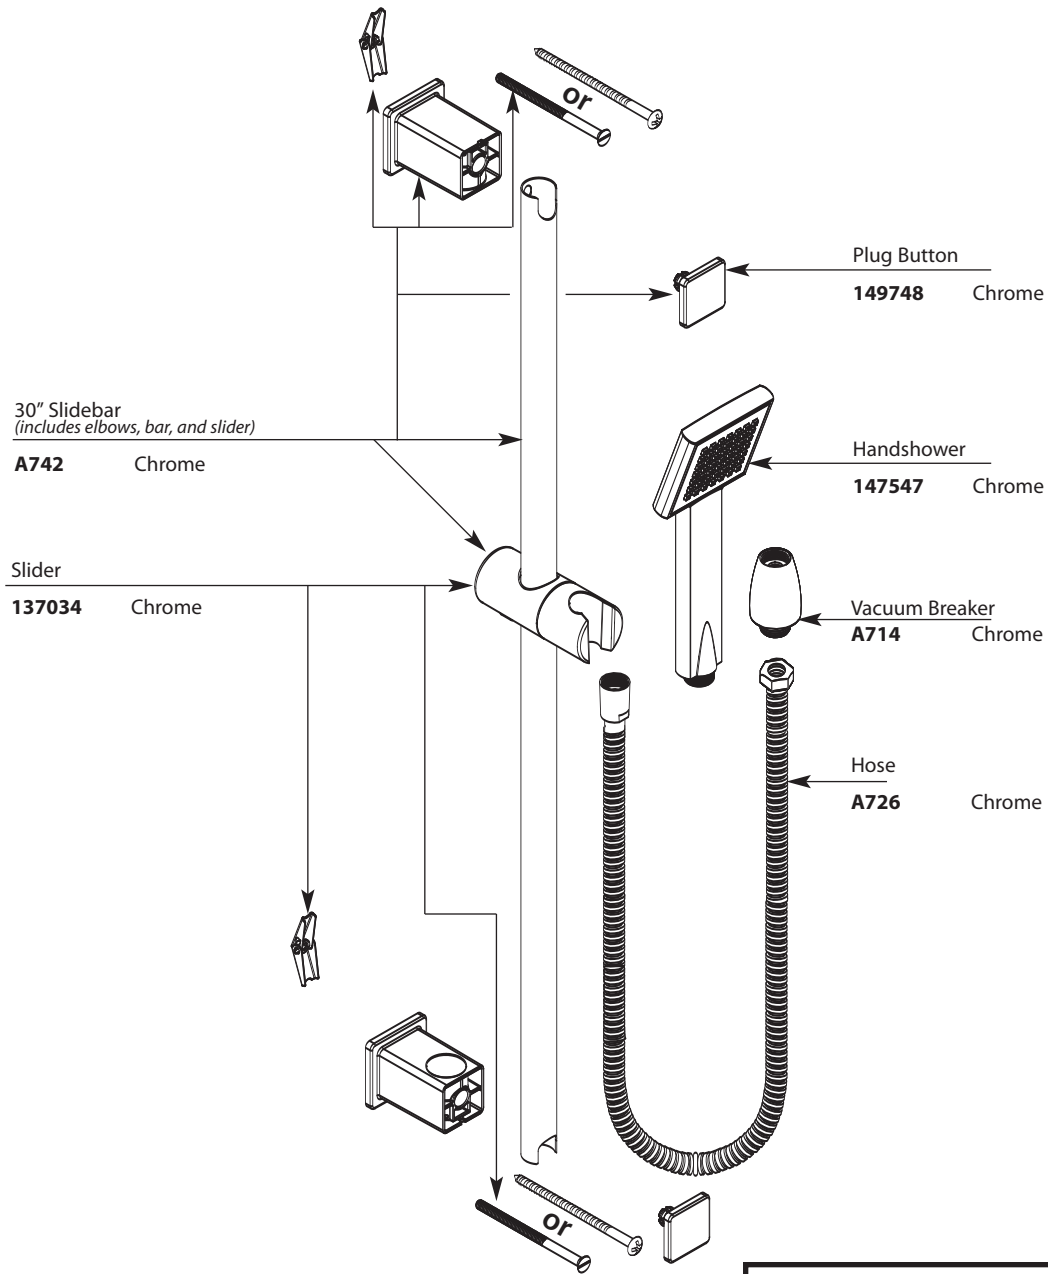

# Illustrated Parts

Single Function Handshower		
<u>MODEL</u>	<u>TYPE</u>	<u>FINISH</u>
3879	Wand	Chrome

Optional Service Kit	
<b>A750</b>	Secure Mount (mounting hardware)

TO ORDER PARTS CALL: 1-800-BUY-MOEN  
www.moen.com