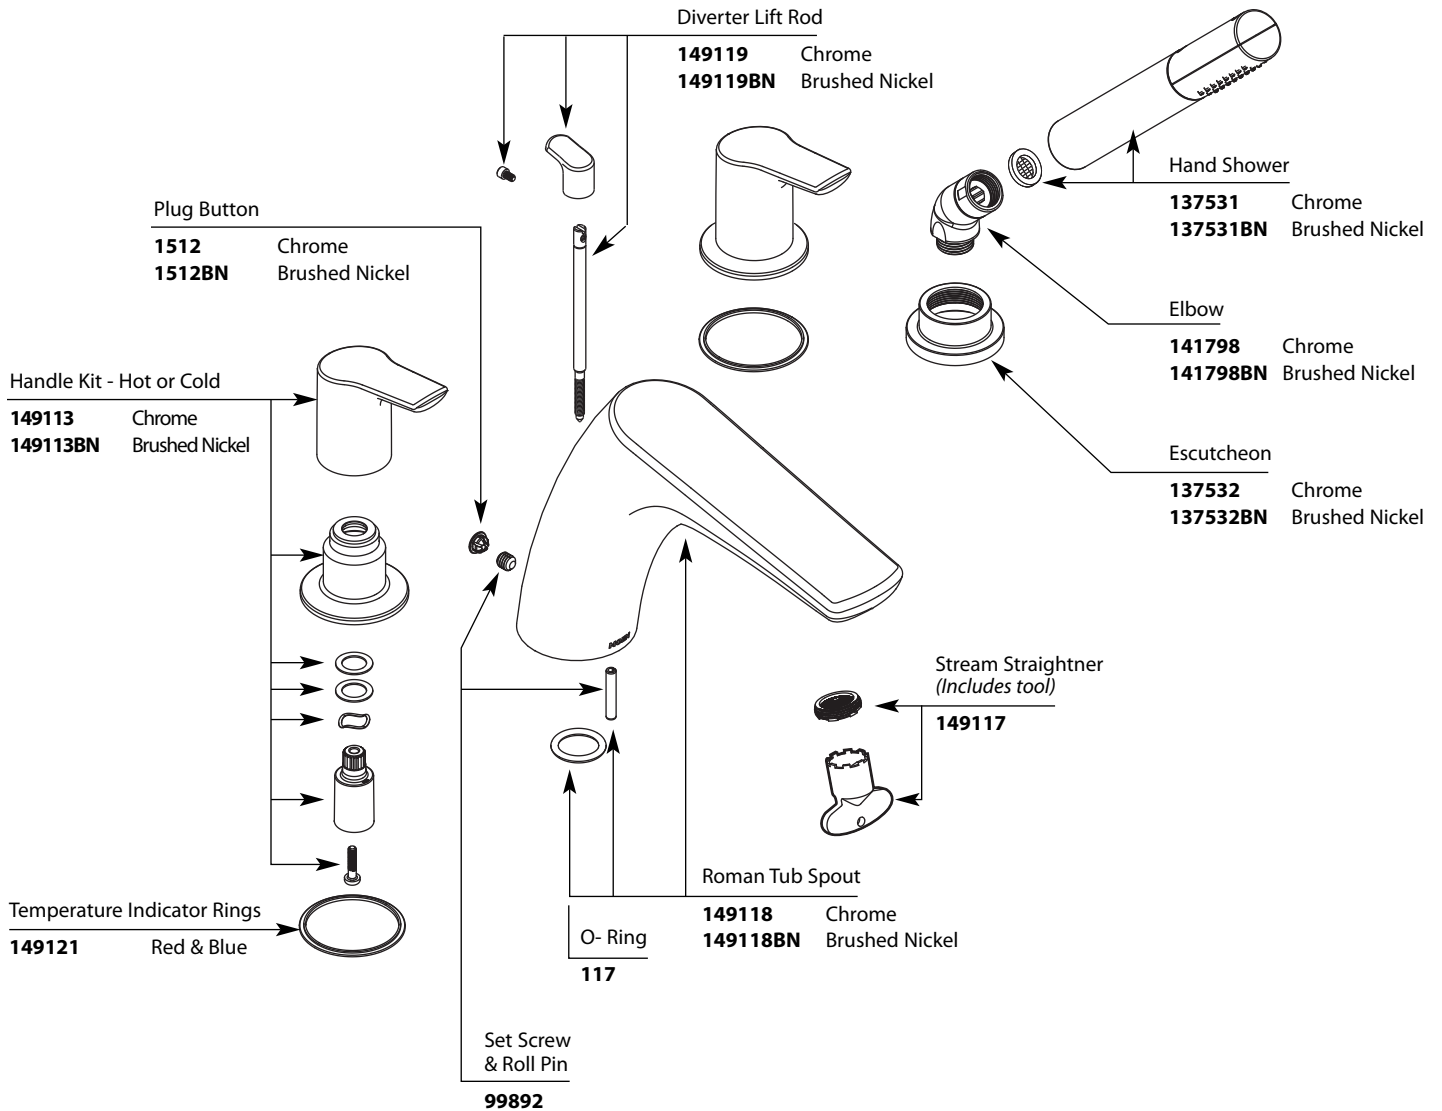

Buy it for looks. Buy it for life.®

Illustrated Parts

■ Order by Part Number

■ Trim can be used with either the 9992, 9993, 9997, 9999 valve.

METHOD™		
Two Handle Roman Tub Faucet with Handheld Shower		
MODEL	HANDLE	FINISH
T987	Lever	Chrome
T987BN	Lever	Brushed Nickel