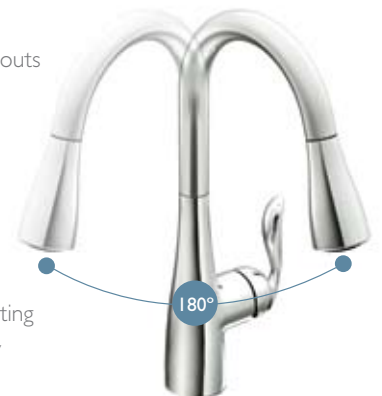

Camerist® single-handle pullout faucet / 7545ORB

Patented Pause Feature

Several pullout faucets offer a pause button to temporarily control the flow of water, making it possible to fill vases or pots outside of the sink without making a mess.

Smooth, Comfortable Movement

To reduce resistance during use around the sink, all pullout faucets feature a swivel ball joint at the wand and hose junction. This design pivots easily to provide increased comfort and range of motion.

Wide Spout Range

All Moen pullout faucets have spouts that swing 180° left to right – making it easier to work in the sink and giving you the ability to cover more of the sink when the wand is docked.

Pulldown Bar/Prep Faucets

Several styles also offer coordinating bar/prep faucets, providing a fully coordinated look and pulldown convenience at a second sink location.

 **MOEN**
Buy it for looks. Buy it for life.®

Moen Offers Many Models to Choose from.