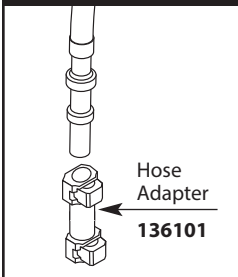

# Illustrated Parts

■ Order by Part Number

*There is more than 1 version of this model.  
Page down to identify the version you have.*

<b>Kipton</b>		
<b>Single-Handle High-Arc Pulldown Kitchen Faucet</b>		
<b>MODEL</b>	<b>TYPE</b>	<b>FINISH</b>
87910	Lever	Chrome

# Illustrated Parts

■ Order by Part Number

<b>Kipton</b>		
<b>Single-Handle High-Arc Pulldown Kitchen Faucet</b>		
<b>MODEL</b>	<b>TYPE</b>	<b>FINISH</b>
87910	Lever	Chrome

**QUICK CONNECTION  
PRIOR TO 12/2009**