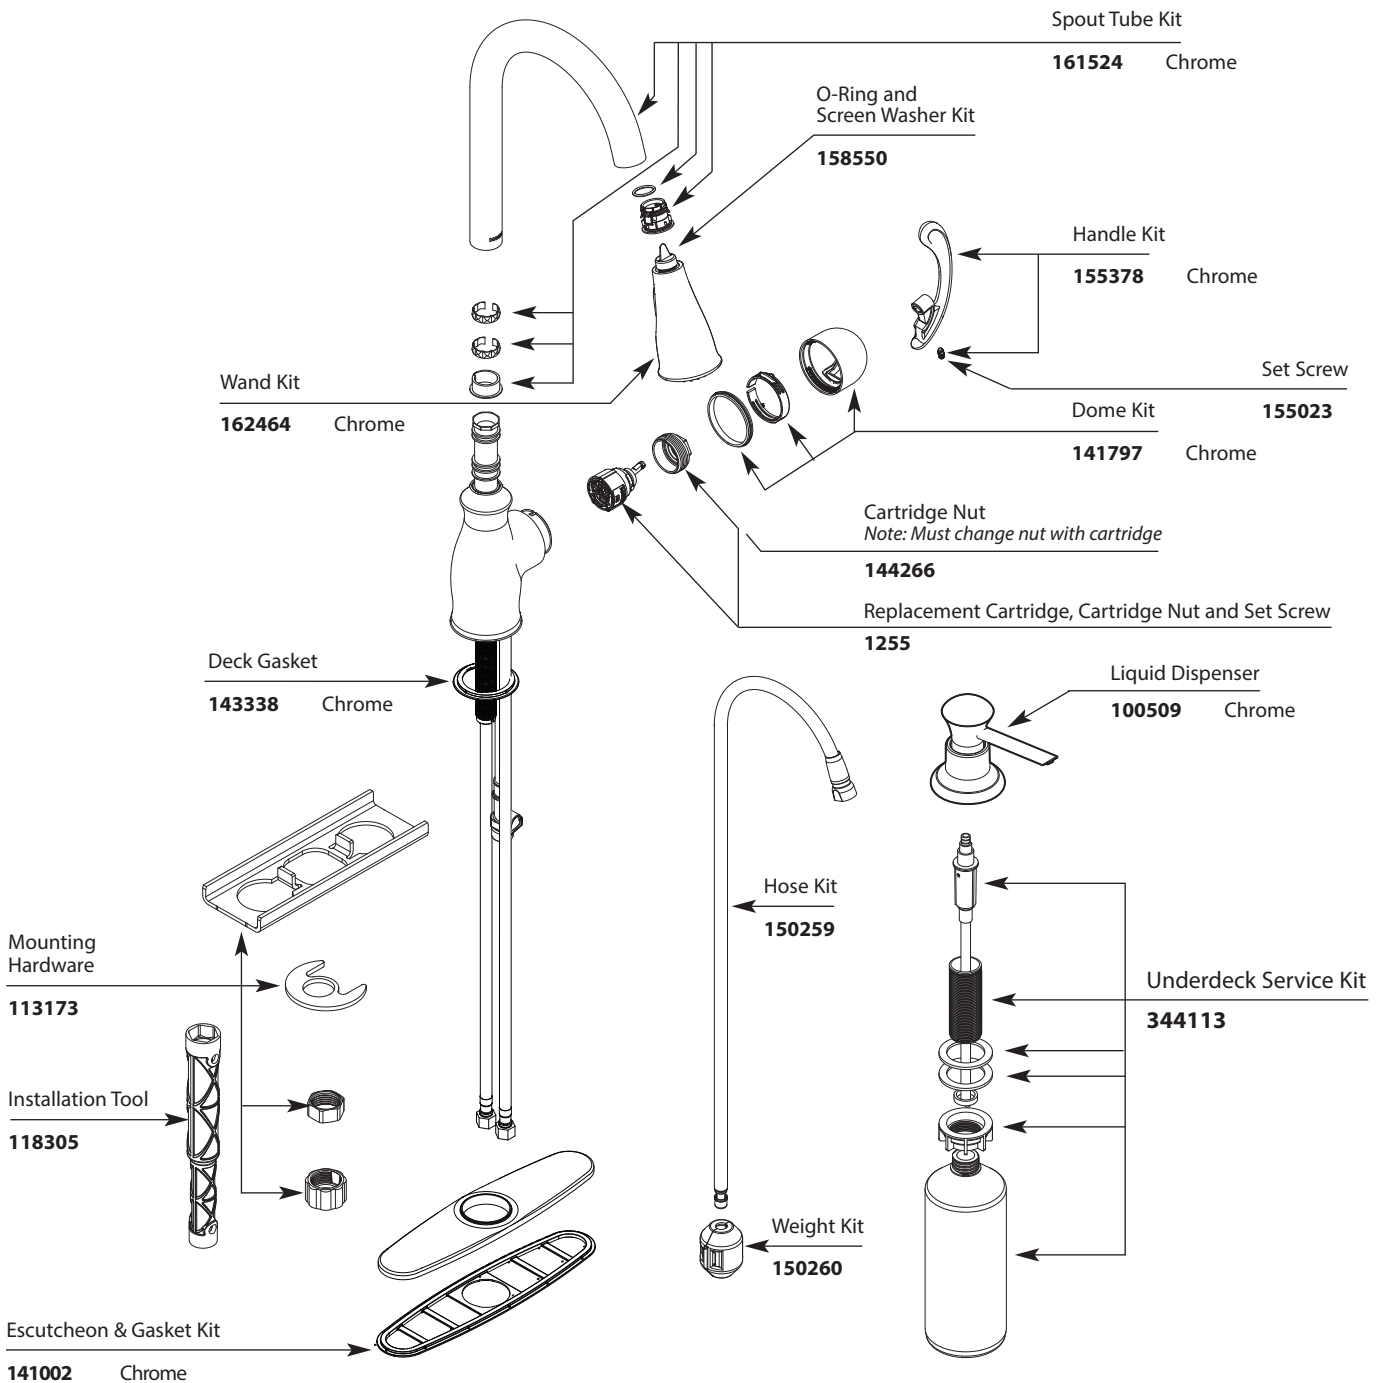

# Illustrated Parts

■ Order by Part Number

*There is more than 1 version of this model.  
Page down to identify the version you have.*

<b>Kipton</b>		
<b>Single-Handle High-Arc Pulldown Kitchen Faucet</b>		
<b>MODEL</b>	<b>TYPE</b>	<b>FINISH</b>
87910	Lever	Chrome

# Illustrated Parts

■ Order by Part Number

<b>Kipton</b>		
<b>Single-Handle High-Arc Pulldown Kitchen Faucet</b>		
<b>MODEL</b>	<b>TYPE</b>	<b>FINISH</b>
87910	Lever	Chrome

**QUICK CONNECTION  
PRIOR TO 12/2009**

**HOSE ADAPTER CLIP**