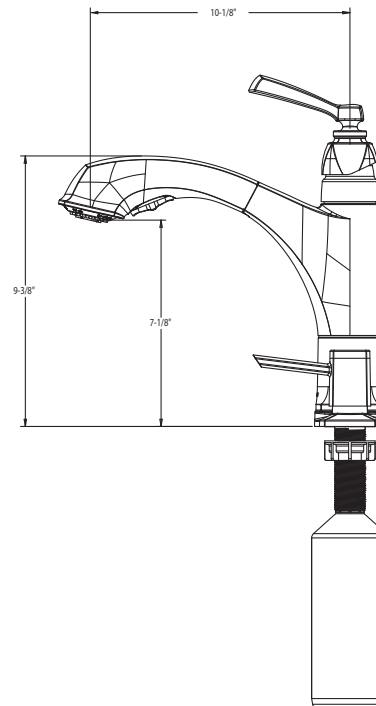

- **ADA**  for lever handle

## Single Handle Pull Out Kitchen Faucet

**Models:** 87659 series

**NOTE:** THIS FAUCET IS DESIGNED TO BE INSTALLED THRU 1, 2, 3 AND 4 HOLE, 1-1/2" (38mm) MIN. DIA. (1 HOLE FOR SOAP DISPENSER)

## CRITICAL DIMENSIONS

(DO NOT SCALE)