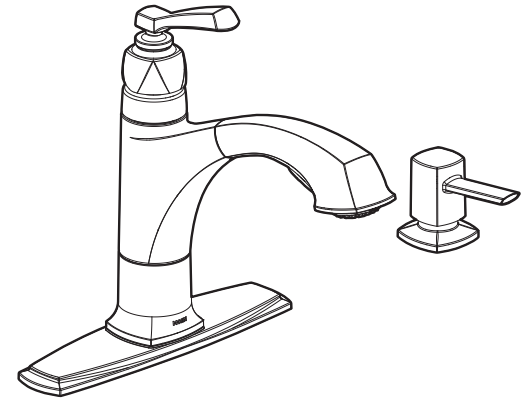

Specifications

DESCRIPTION

- Metal construction with various finishes identified by suffix
- Quick connect installation
- Pulldown spray with 68" braided hose
- 3/8" compression connections will accept standard ball nose connection for 3/8" tubing
- High arc spout provides height and reach to fill or clean large pots while the pulldown wand provides the maneuverability for cleaning or rinsing

OPERATION

- Lever style handle
- Operates with less than 5 lbs. of force
- Operates in stream or spray mode in the pulldown or retracted position

FLOW

- Flow is limited to 1.5 gpm (5.7 L/min) at 60 psi

CARTRIDGE

- 1255™ Duralast™ cartridge for Single-Handle Faucets
- Engineered polymers, non-ferrous and stainless steel materials

STANDARDS

- Third party certified to IAPMO Green, ASME A112.18.1/CSA B125.1 and all applicable requirements therein including NSF 61/9
- Meets CalGreen and Georgia SB370 requirements
- Contains no more than 0.25% weighted average lead content
- Complies with California Proposition 65 and with the Federal Safe Drinking Water Act
- The backflow protection system in this device consists of two independently operating check valves, a primary and a secondary which prevent backflow

- **ADA** for lever handle

WARRANTY

- Lifetime limited warranty against leaks, drips and finish defects to the original consumer purchaser
- 5 year warranty if used in commercial installations

Single Handle Pull Out Kitchen Faucet

Models: 87659 series

NOTE: THIS FAUCET IS DESIGNED TO BE INSTALLED THRU 1, 2, 3 AND 4 HOLE, 1-1/2" (38mm) MIN. DIA. (1 HOLE FOR SOAP DISPENSER)