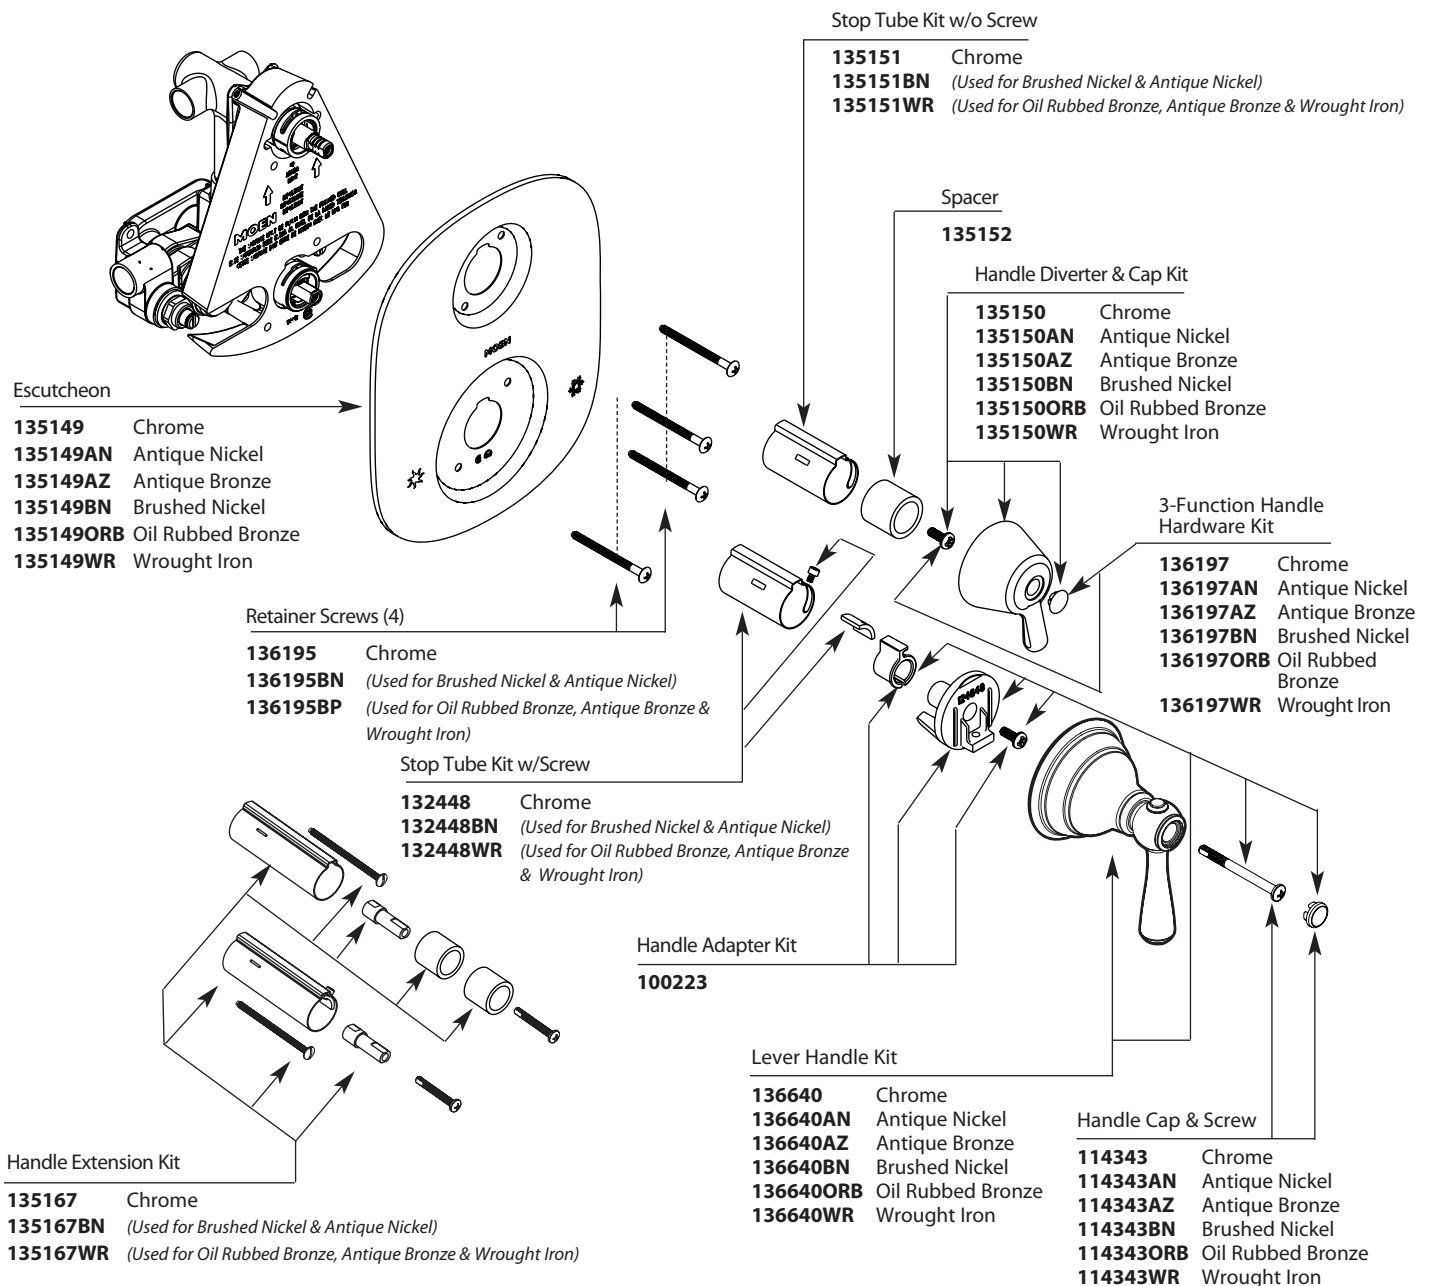

Buy it for looks. Buy it for life.®

Illustrated Parts

■ Order by Part Number

There is more than 1 version of this model.
Page down to identify the version you have.

* Models after 7/23/07

KINGSLEY™ MOENTROL® with Built-In 3 Function Diverter Shower Valve Trim		
MODEL	HANDLE	FINISH
T4111	Lever/Knob	Chrome
T4111AN	Lever/Knob	Antique Nickel
T4111AZ	Lever/Knob	Antique Bronze
T4111BN	Lever/Knob	Brushed Nickel
T4111ORB	Lever/Knob	Oil Rubbed Bronze
T4111WR	Lever/Knob	Wrought Iron
DISCONTINUED SKUS		
T4111CP	Lever/Knob	Chrome/Pol. Brass
T4111P	Lever/Knob	Polished Brass

Buy it for looks. Buy it for life.®

■ Order by Part Number

* Models before 7/23/07

Illustrated Parts

KINGSLEY™ MOENTROL® with Built-In 3 Function Diverter Shower Valve Trim for sku #263 Vertical Spa

MODEL	HANDLE	FINISH
T4111	Lever/Knob	Chrome
T4111AN	Lever/Knob	Antique Nickel
T4111AZ	Lever/Knob	Antique Bronze
T4111BN	Lever/Knob	Brushed Nickel
T4111WR	Lever/Knob	Wrought Iron
T4111ORB	Lever/Knob	Oil Rubbed Bronze

Discontinued Skus		
T4111CP	Lever/Knob	Chrome/Pol. Brass
T4111P	Lever/Knob	Polished Brass