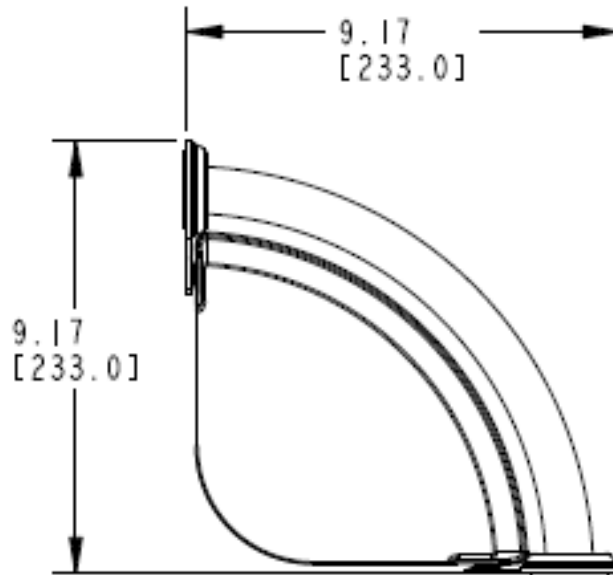

Home Care Technical Specification

Grab Bar with Corner Shelf

LR2354D

Stock Numbers:

LR2354DBN – Brushed Nickel

LR2354DOWB – Old World Bronze

LR2354DCH – Chrome

Materials:

Grab Bar is made from Stainless Steel Construction

Shelf is constructed of ABS plastic

SecureMount anchor is made of POM

Compliance:

- Tested to 250 lbs. Weight Capacity

Dimensions:

Stock Number: _____ Grab Bar with Corner Shelf By Creative Specialties