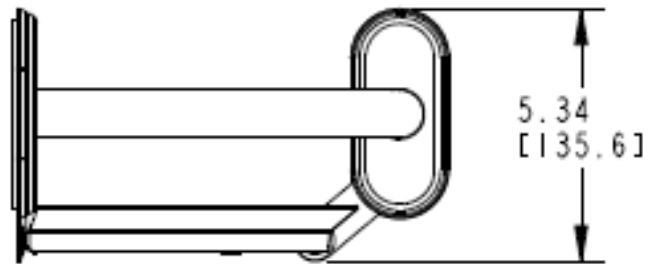

Home Care Technical Specification

Grab Bar with Corner Shelf

LR2354D

Stock Numbers:

LR2354DBN – Brushed Nickel

LR2354DOWB – Old World Bronze

LR2354DCH – Chrome

Materials:

Grab Bar is made from Stainless Steel Construction

Shelf is constructed of ABS plastic

SecureMount anchor is made of POM

Compliance:

- Tested to 250 lbs. Weight Capacity

Dimensions:

Stock Number: _____ Grab Bar with Corner Shelf By Creative Specialties