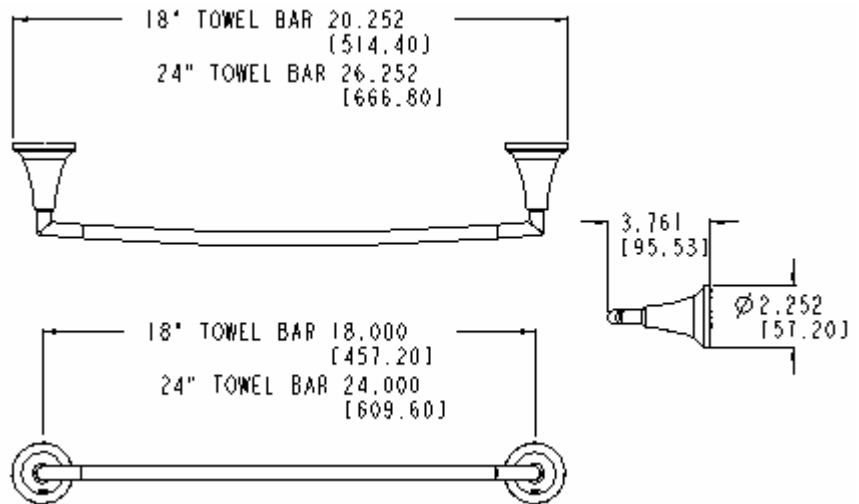

# Icon™ Technical Specification

## 18" & 24" Towel Bar

### Stock Numbers:

- q **YB5818BN – 18" Towel Bar**  
Brushed Nickel Finish
- q **YB5824BN – 24" Towel Bar**  
Brushed Nickel Finish
- q **YB5818CH – 18" Towel Bar**  
Chrome Finish
- q **YB5824CH – 24" Towel Bar**  
Chrome Finish

### Dimensions: