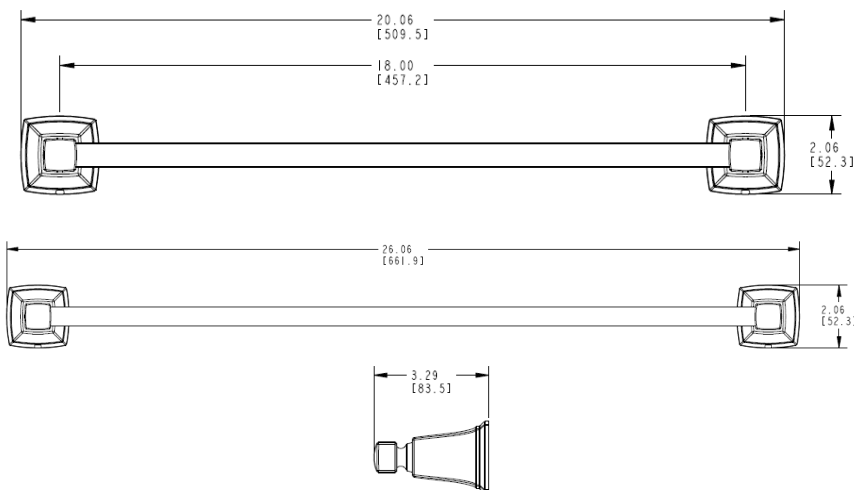

### Stock Numbers:

- ❑ **Y3218BN – 18" Towel Bar**  
Brushed Nickel Finish
- ❑ **Y3224BN – 24" Towel Bar**  
Brushed Nickel Finish
- ❑ **Y3218CH – 18" Towel Bar**  
Chrome Finish
- ❑ **Y3224CH – 24" Towel Bar**  
Chrome Finish

### Materials:

**Towel Bar post** is die cast from highest quality zinc alloy (Zamac). Casting is plated Chrome or Brushed Nickel. **Towel bar** is aluminum.

### Dimensions:

### Installation Instructions:

1. Position the mounting template on the wall in the desired location.
2. Using a level, align the template and tape it to the wall.
3. Drill two 5/16" holes at each mounting plate location that corresponds to your product.
4. Remove the template from the wall.
5. Fold ends of the plastic toggle together and insert into each hole in the wall.
6. Lightly tap anchors until flush with the wall.
7. One at a time, insert plastic pin into each of the anchors and lightly tap to activate anchor. Remove pin and repeat on all anchors.
8. Remove mounting plates from the posts by loosening each setscrew.
9. Place the mounting plate on the wall over the installed wall anchors with "UP" facing you.
10. Insert screws through the mounting plate into the anchors. Tighten the screws.
11. Assemble the towel bar and posts.
12. While assembled, position each end post with setscrews facing down and place over both mounting plates. Tighten the setscrews.