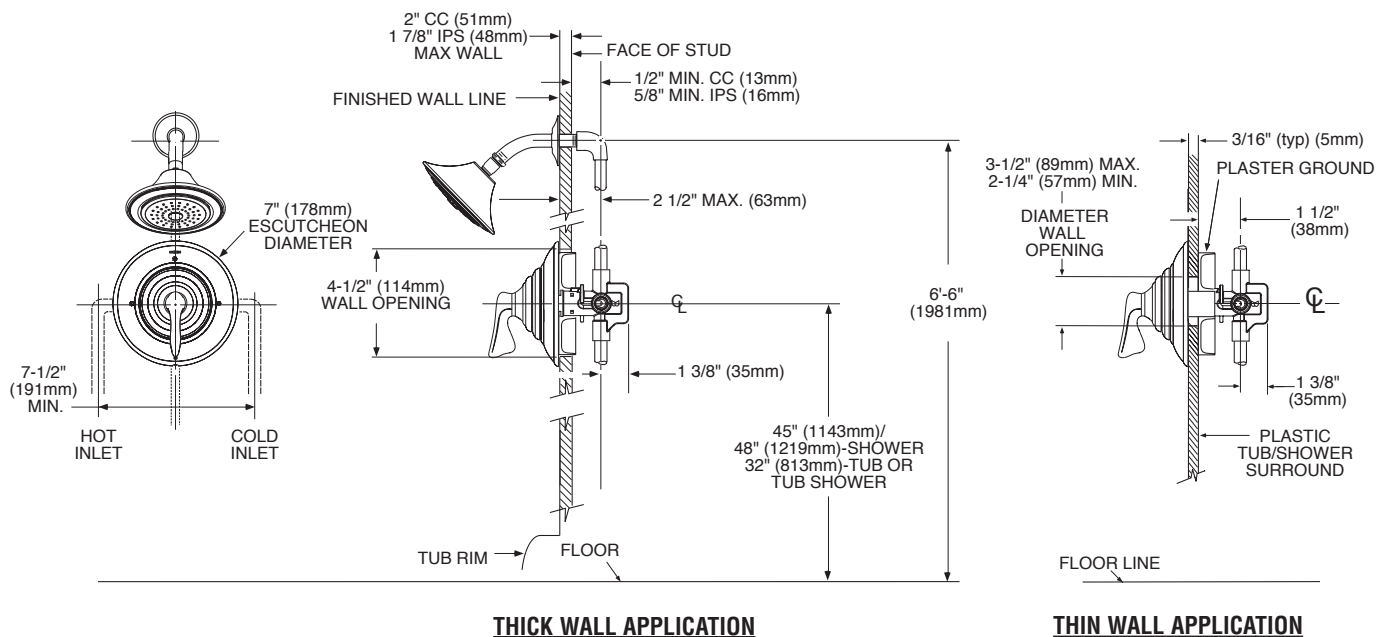

FLOW

- Showerhead is limited to 2.5 gpm (9.5 L/min)

STANDARDS

- Third party certified by CSA to meet CSA B-125, ASME A112.18.1M and all applicable requirements referenced therein and complies with the applicable requirements of ANSI A117.1

**Models: T2806, T2806CP, T2806CPM,
T2806STV, T2806NLBL, T2806CGPC**

**NOTE: See reverse side for
illustrated parts**

CRITICAL DIMENSIONS

(DO NOT SCALE)

ADA symbol applies to shower valve control only.