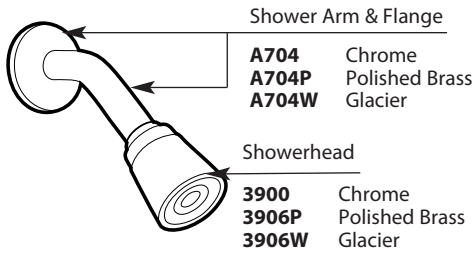

■ Order by Part Name and Part Number (Bold Face Type)

MOENTROL® Single-Handle Tub/Shower					
Valve Trim		Shower Only		Tub & Shower	
MODEL	FINISH	MODEL	FINISH	MODEL	FINISH
T170	Chrome	T171	Chrome	T172	Chrome
<b>DISCONTINUED SKUS</b>					
3159	Chrome	T171P	Polished Brass	T172P	Polished Brass
3179	Chrome	T171W	Glacier	T172W	Glacier