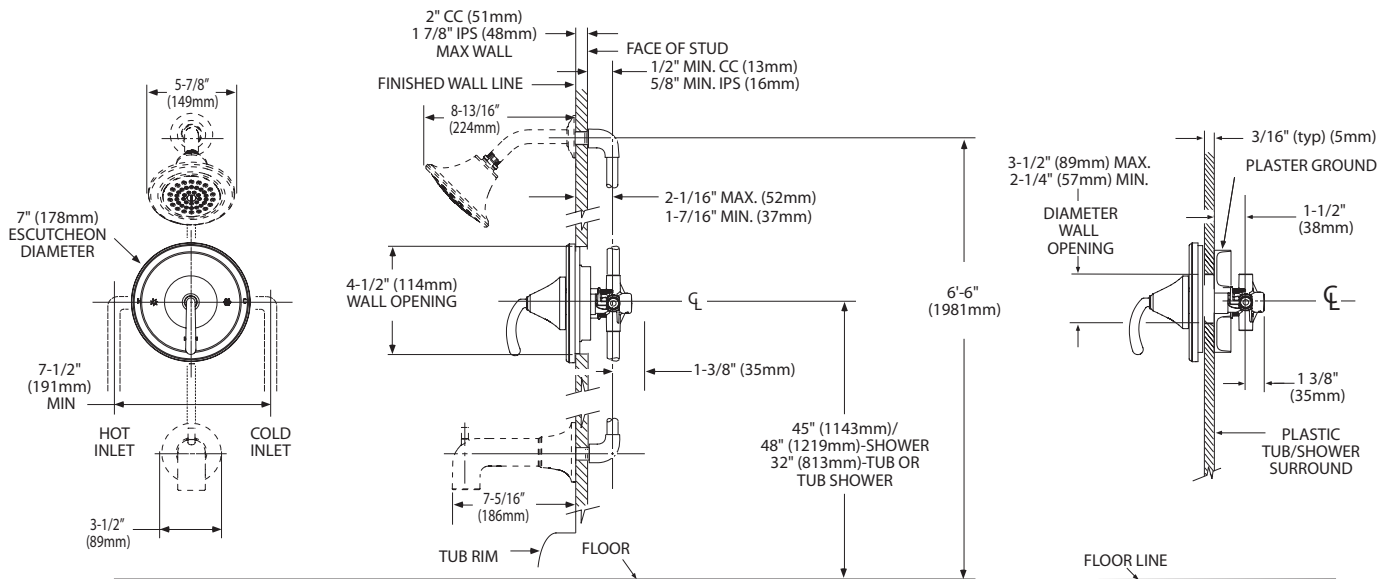

CRITICAL DIMENSIONS

(DO NOT SCALE)

FOR MORE INFORMATION CALL: 1-800-BUY-MOEN