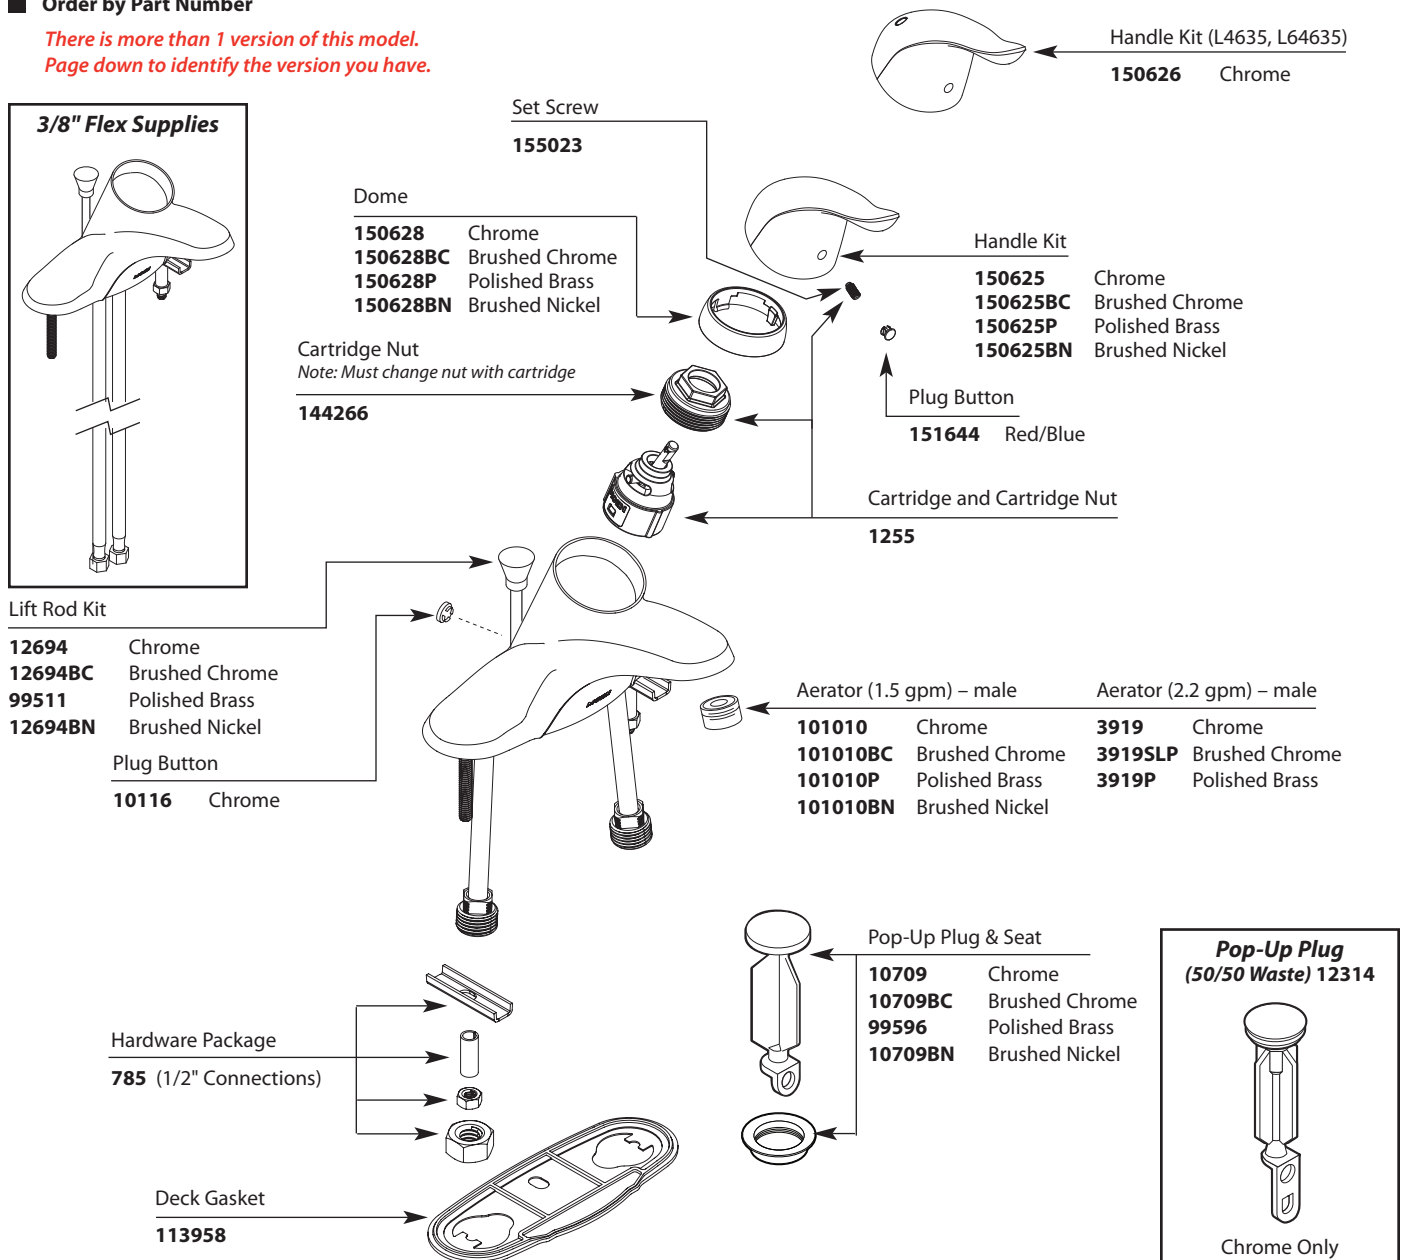

Buy it for looks. Buy it for life.®

Illustrated Parts

CHATEAU® Single-Handle Lavatory Faucet							
MODEL	WASTE	FINISH	MODEL	WASTE	FINISH	MODEL	FINISH
L4621	Lav 1/2" connections	Metallic	Chrome	L64600	Lav 3/8" flex supplies	None	Chrome
L4621BC	Lav 1/2" connections	Metallic	Brushed Chrome	L64601	Lav 1/2" connections	None	Chrome
L4621P	Lav 1/2" connections	Metallic	Polished Brass	L64621	Lav 1/2" connections	50/50	Chrome
L4625	Lav 3/8" flex supplies	Metallic	Chrome	L64624	Lav 3/8" flex supplies	Metallic	Chrome
L4601	Lav 1/2" connections	None	Chrome	L64625	Lav 3/8" flex supplies	50/50	Chrome
L4605	Lav 1/2" connections	None	Chrome	L64635	Lav 1/2" connections	Metallic	Chrome
L4631BC	Lav 3/8" flex supplies	Metallic	Brushed Chrome	L64620	Lav 1/2" connections	Metallic	Chrome
L4635	Lav 1/2" connections	Metallic	Chrome				
L4621BN	Lav 1/2" connections	Metallic	Brushed Nickel				

Order by Part Number

*There is more than 1 version of this model.
Page down to identify the version you have.*

Buy it for looks. Buy it for life.®

Illustrated Parts

CHATEAU® Single-Handle Lavatory Faucet							
MODEL		WASTE	FINISH	MODEL		WASTE	FINISH
L4621	Lav 1/2" connections	Metallic	Chrome	L64600	Lav 16" supplies	None	Chrome
L4621CP	Lav 1/2" connections	Metallic	Chrome/Pol. Brass	L64601	Lav 1/2" connections	None	Chrome
L4621BC	Lav 1/2" connections	Metallic	Brushed Chrome	L64621	Lav 1/2" connections	50/50	Chrome
L4621P	Lav 1/2" connections	Metallic	Polished Brass	L64624	Lav 16" supplies	Metallic	Chrome
L4625	Lav 16" supplies	Metallic	Chrome	L64625	Lav 16" supplies	50/50	Chrome
L4601	Lav 1/2" connections	None	Chrome	L64635	Lav 1/2" connections	Metallic	Chrome
L4605	Lav 1/2" connections	None	Chrome	L64620	Lav 1/2" connections	Metallic	Chrome
L4635	Lav 1/2" connections	Metallic	Chrome				

Order by Part Name and Part Number (Bold Face Type)