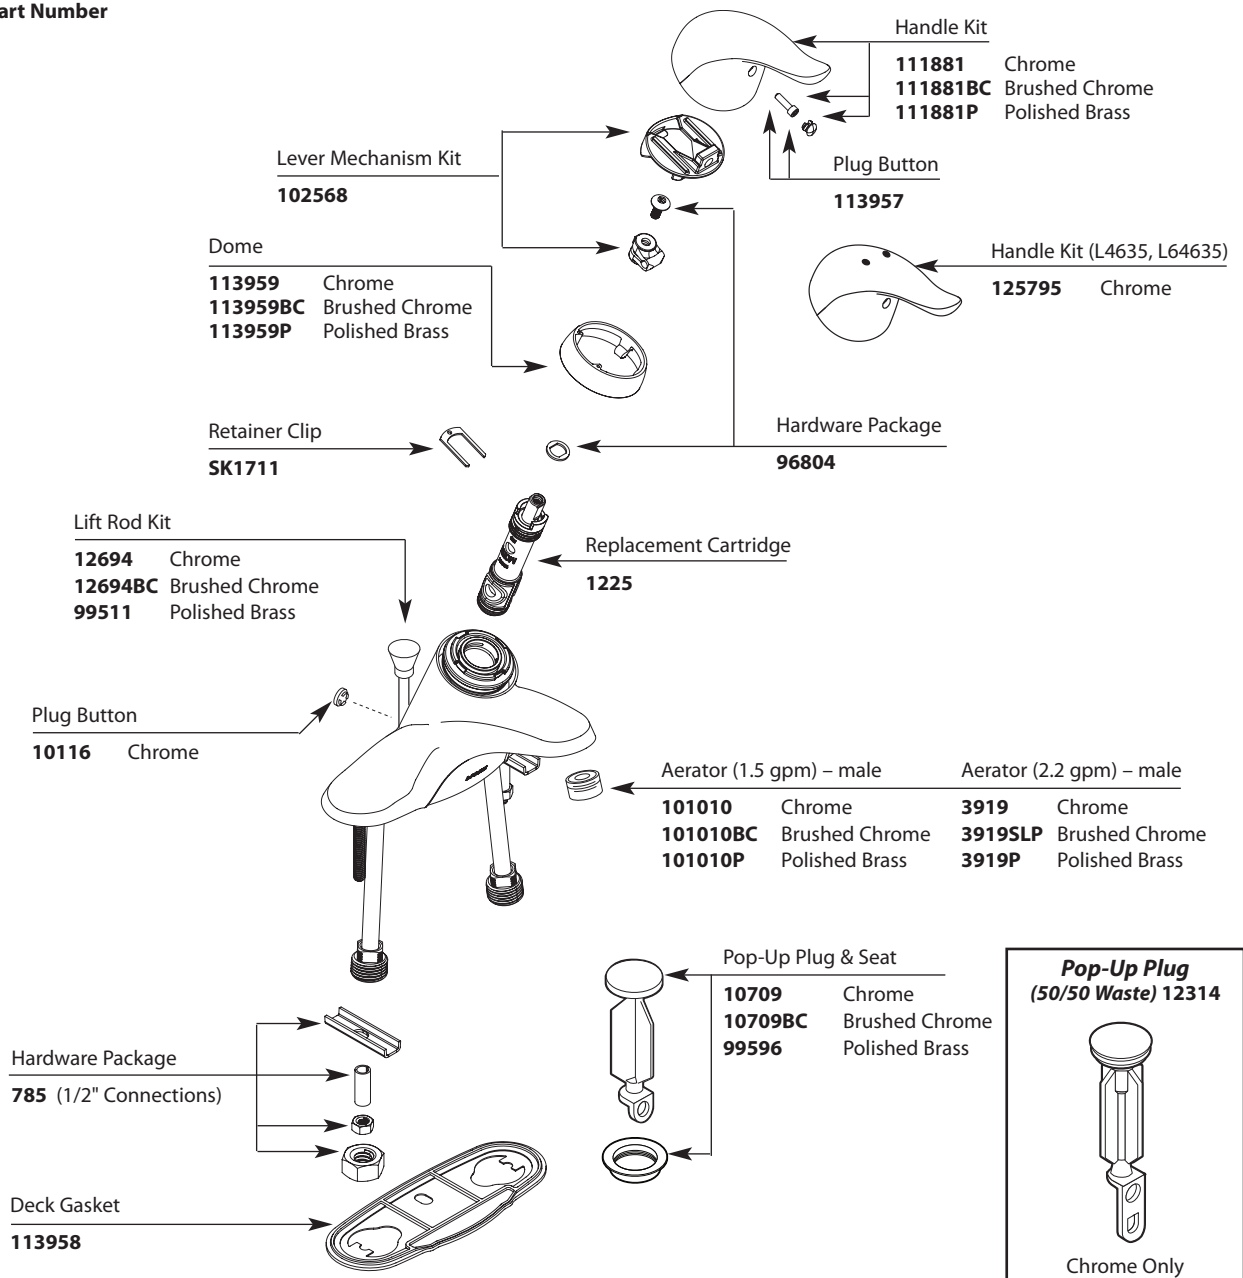

Order by Part Number

*There is more than 1 version of this model.
Page down to identify the version you have.*

Buy it for looks. Buy it for life.®

Illustrated Parts

CHATEAU® Single-Handle Lavatory Faucet							
MODEL		WASTE	FINISH	MODEL		WASTE	FINISH
L4621	Lav 1/2" connections	Metallic	Chrome	L64600	Lav 16" supplies	None	Chrome
L4621CP	Lav 1/2" connections	Metallic	Chrome/Pol. Brass	L64601	Lav 1/2" connections	None	Chrome
L4621BC	Lav 1/2" connections	Metallic	Brushed Chrome	L64621	Lav 1/2" connections	50/50	Chrome
L4621P	Lav 1/2" connections	Metallic	Polished Brass	L64624	Lav 16" supplies	Metallic	Chrome
L4625	Lav 16" supplies	Metallic	Chrome	L64625	Lav 16" supplies	50/50	Chrome
L4601	Lav 1/2" connections	None	Chrome	L64635	Lav 1/2" connections	Metallic	Chrome
L4605	Lav 1/2" connections	None	Chrome	L64620	Lav 1/2" connections	Metallic	Chrome
L4635	Lav 1/2" connections	Metallic	Chrome				

■ Order by Part Number

Buy it for looks. Buy it for life.®

Illustrated Parts

CHATEAU®					
Single-Handle Lavatory Faucet					
MODEL	HANDLE TYPE	FINISH	MODEL	HANDLE TYPE	FINISH
L4621	Lever	Chrome	L64621	Lever	Chrome
L4621CP	Lever	Chrome/Pol. Brass	L64621P	Lever	Polished Brass
L4621P	Lever	Polished Brass	L64621W	Lever	Glacier
L4601	Lever	Chrome	L64620	Lever	Chrome
L64601	Lever	Chrome	L64635	Lever	Chrome
L4605	Lever	Chrome			
L4635	Lever	Chrome			

Order by Part Name and Part Number (Bold Face Type)