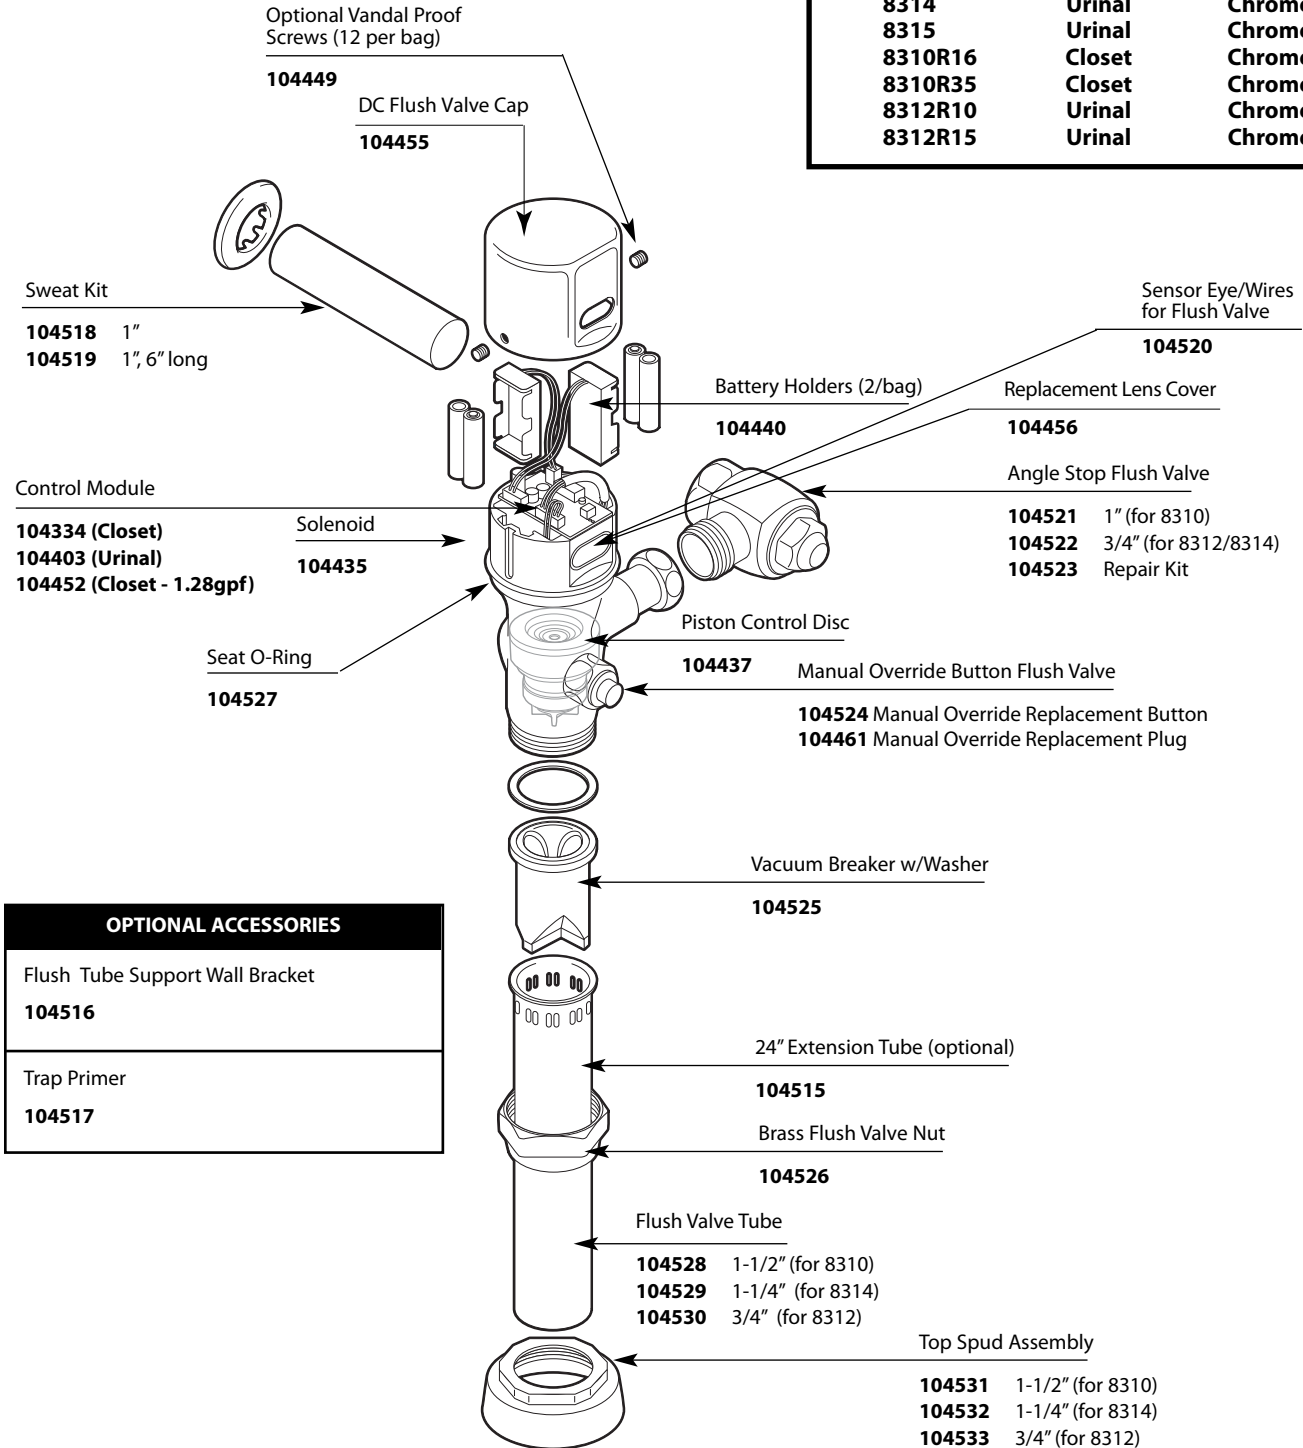

# Illustrated Parts

■ Order by Part Number

Battery Powered Exposed Type Flush Valve		
MODEL		FINISH
8310	Closet	Chrome
8311	Closet	Chrome
8312	Urinal	Chrome
8314	Urinal	Chrome
8315	Urinal	Chrome
8310R16	Closet	Chrome
8310R35	Closet	Chrome
8312R10	Urinal	Chrome
8312R15	Urinal	Chrome

OPTIONAL ACCESSORIES
Flush Tube Support Wall Bracket <b>104516</b>
Trap Primer <b>104517</b>