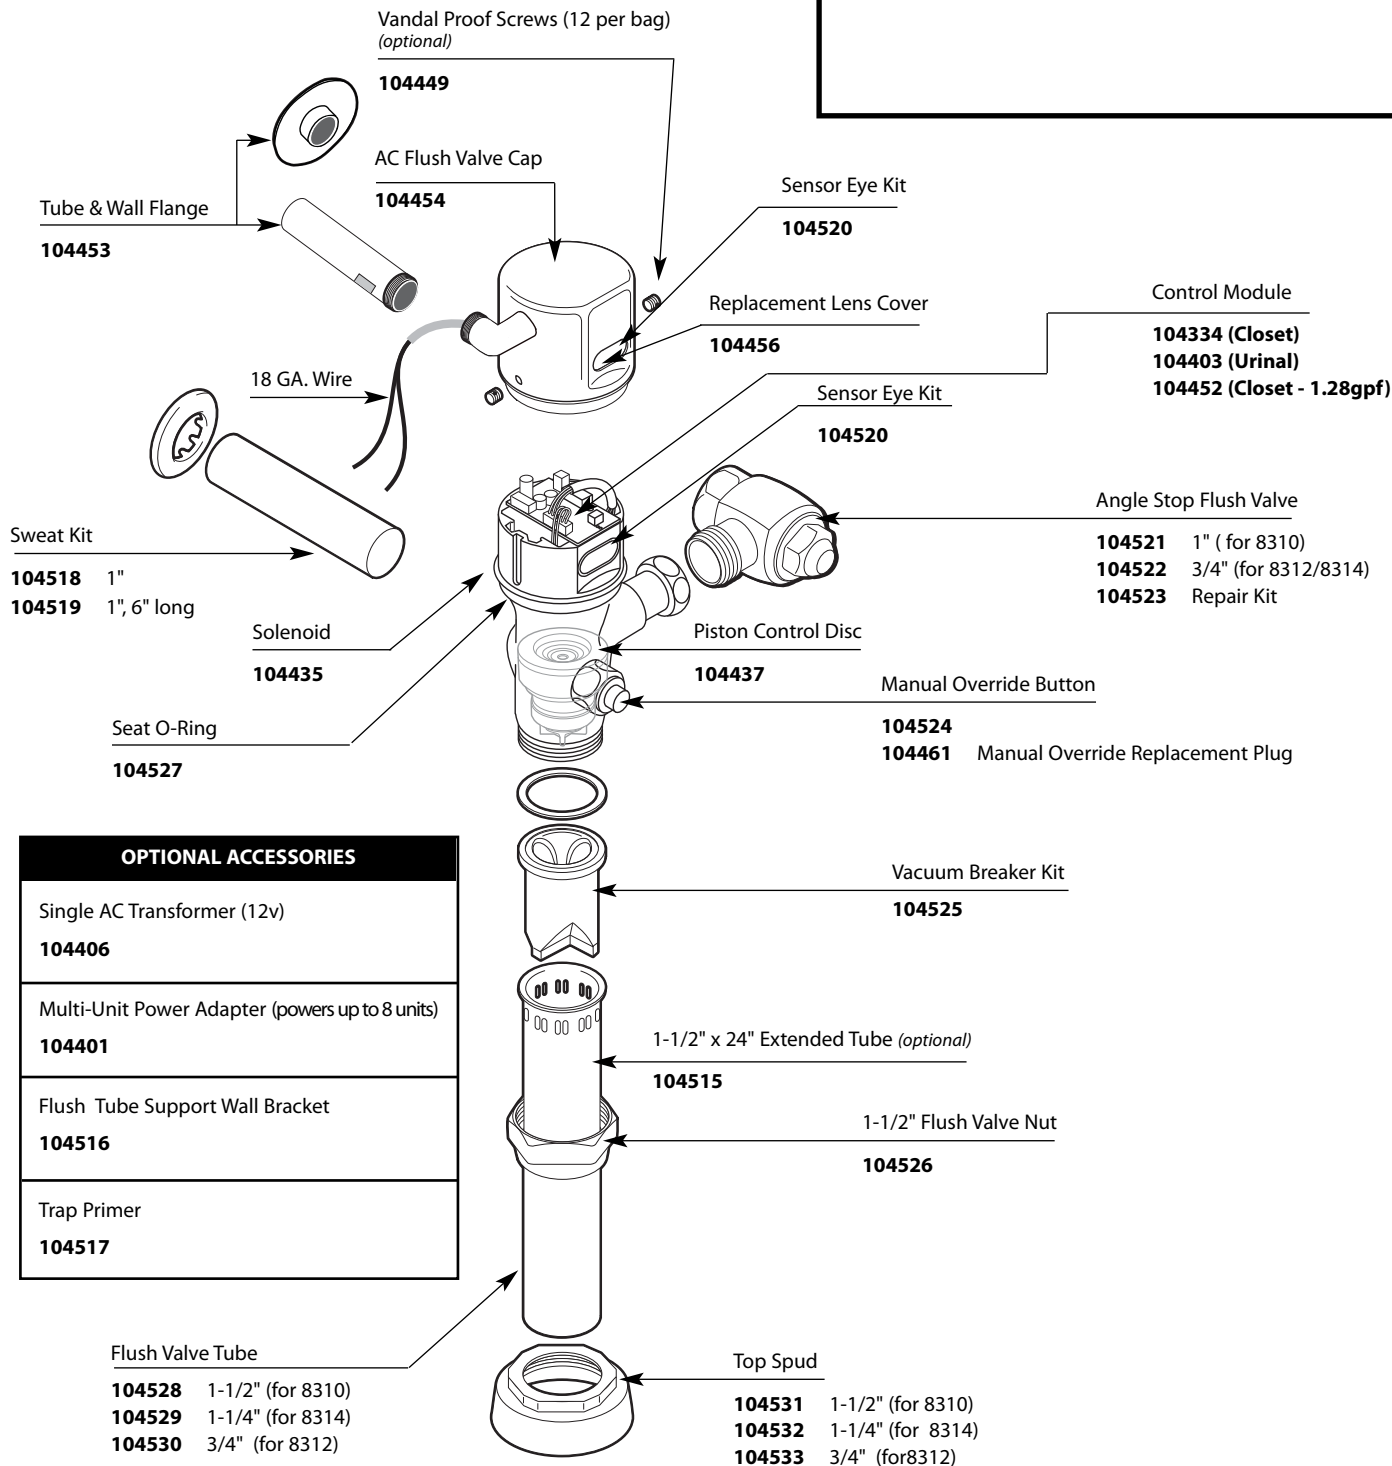

■ Order by Part Number

AC Powered Exposed Type FlushValve		
MODEL		FINISH
8310ACDF16	Closet	Chrome

OPTIONAL ACCESSORIES	
Single AC Transformer (12v)	104406
Multi-Unit Power Adapter (powers up to 8 units)	104401
Flush Tube Support Wall Bracket	104516
Trap Primer	104517