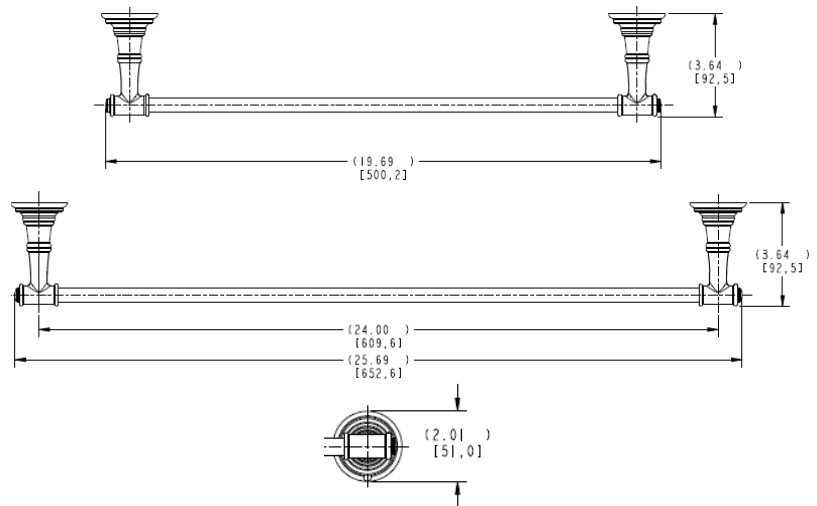

## 18" & 24" Towel Bars

### Stock Numbers:

- ❑ **DN9118BN – 18" Towel Bar**  
Brushed Nickel Finish
- ❑ **DN9124BN – 24" Towel Bar**  
Brushed Nickel Finish
- ❑ **DN9118BRB – 18" Towel Bar**  
Mediterranean Bronze Finish
- ❑ **DN9124BRB – 24" Towel Bar**  
Mediterranean Bronze Finish
- ❑ **DN9118CH – 18" Towel Bar**  
Chrome Finish
- ❑ **DN9124CH – 24" Towel Bar**  
Chrome Finish

### Materials:

**Towel Bar post** is die cast from highest quality zinc alloy (Zamac). Casting is plated Chrome, Brushed Nickel or Mediterranean Bronze. **Towel bar** is aluminum for Brushed Nickel and Chrome finishes and stainless steel for Mediterranean Bronze.

### Dimensions: