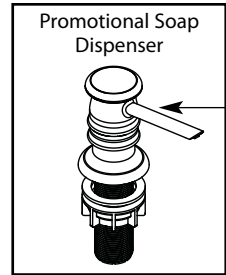

Replacement Cartridge  
**4000**

Wand Kit

- 148436** Chrome
- 148436CSL** Classic Stainless
- 148436SRS** Spot Resistant Stainless

O-Ring and Screen Washer Kit  
**141025**

Spout Receptor Kit

- 143343** Chrome
- 143343CSL** Classic Stainless
- 143343SRS** Spot Resistant Stainless