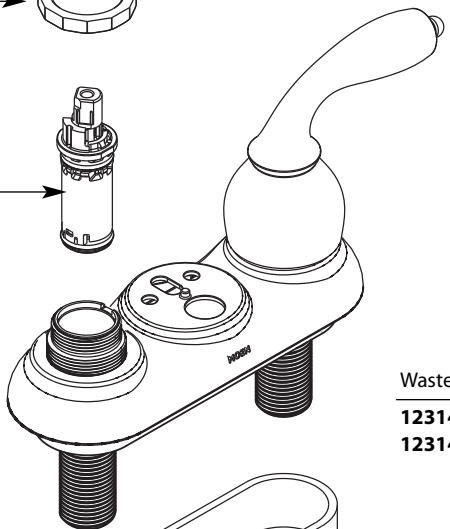

- Waste Plug
- **12314** Chrome
- **12314BN** Brushed Nickel