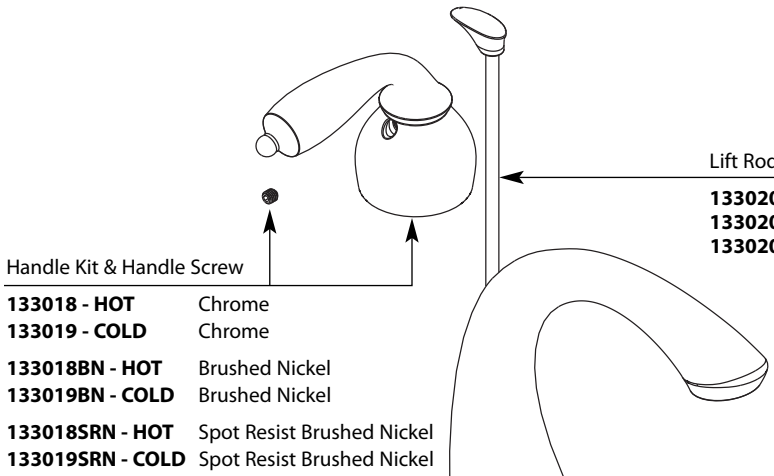

Buy it for looks. Buy it for life.®

Illustrated Parts

■ Order by Part Number

Bayhill™		
4" Lavatory Faucet w/Waste Assembly		
MODEL	TYPE	FINISH
CA84292	Lever	Chrome
CA84292BN	Lever	Brushed Nickel
CA84292SRN	Lever	Spot Resist Brushed Nickel

- **133020** Chrome
- **133020BN** Brushed Nickel
- **133020SRN** Spot Resist Brushed Nickel

- Aerator Kit
- **101010** Chrome
- **101010BN** Brushed Nickel
- **101010SRN** Spot Resist Brushed Nickel