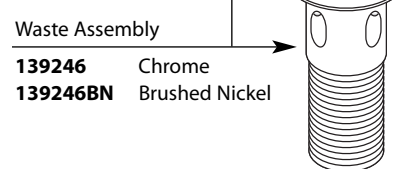

Buy it for looks. Buy it for life.®

Illustrated Parts

■ Order by Part Number

Bayhill™		
4" Lavatory Faucet w/Waste Assembly		
MODEL	TYPE	FINISH
CA84292	Lever	Chrome
CA84292BN	Lever	Brushed Nickel
CA84292SRN	Lever	Spot Resist Brushed Nickel

- **133020** Chrome
- **133020BN** Brushed Nickel
- **133020SRN** Spot Resist Brushed Nickel

- Aerator Kit
- **101010** Chrome
- **101010BN** Brushed Nickel
- **101010SRN** Spot Resist Brushed Nickel

- Waste Plug
- **12314** Chrome
- **12314BN** Brushed Nickel