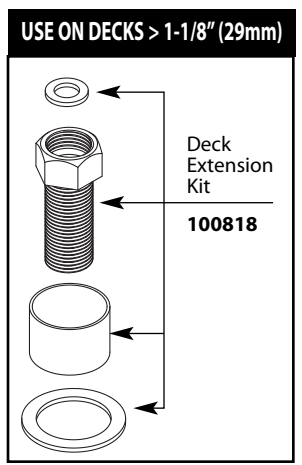

Buy it for looks. Buy it for life.®

Illustrated Parts

■ Order by Part Number

Bayhill™		
4" Lavatory Faucet w/Waste Assembly		
MODEL	TYPE	FINISH
CA84292	Lever	Chrome
CA84292BN	Lever	Brushed Nickel
CA84292SRN	Lever	Spot Resist Brushed Nickel

- **133020** Chrome
- **133020BN** Brushed Nickel
- **133020SRN** Spot Resist Brushed Nickel

- Aerator Kit
- **101010** Chrome
- **101010BN** Brushed Nickel
- **101010SRN** Spot Resist Brushed Nickel

- Waste Plug
- **12314** Chrome
- **12314BN** Brushed Nickel