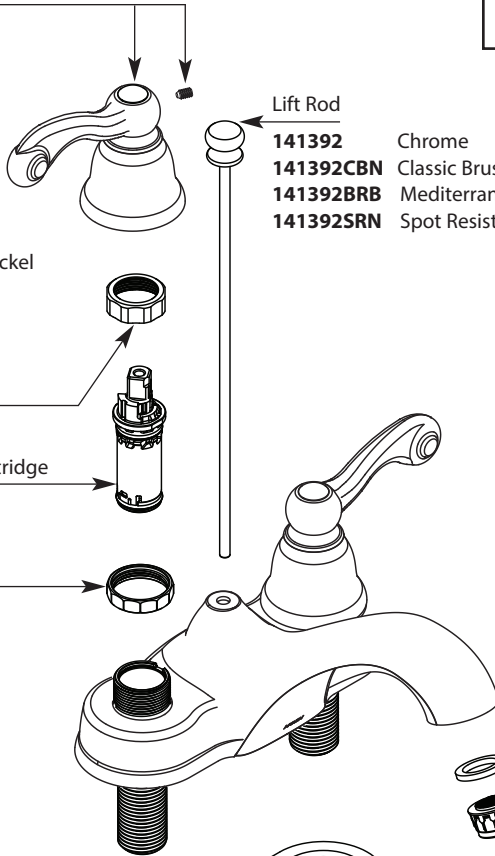

Waste Assembly

- 151018CSL** Classic Stainless (Use for Spot Resist Brushed Nickel)

Waste Plug

12314 Chrome

Waste Assembly

139246 Chrome

Buy it for looks. Buy it for life.®

Illustrated Parts

■ Order by Part Number

Two Handle Lavatory Faucet		
MODEL	TYPE	FINISH
CA84002	Lever	Chrome
CA84002CBN	Lever	Classic Brushed Nickel
CA84002BRB	Lever	Mediterranean Bronze
84002SRN	Lever	Spot Resist Brushed Nickel