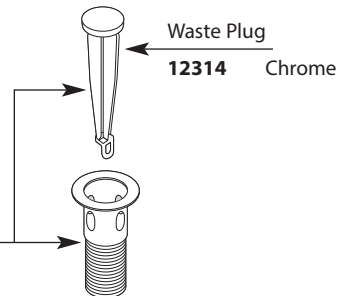

Waste Assembly

- 151018CSL** Classic Stainless (Use for Spot Resist Brushed Nickel)

Waste Plug

12314 Chrome

Waste Assembly

139246 Chrome

Buy it for looks. Buy it for life.®

Illustrated Parts