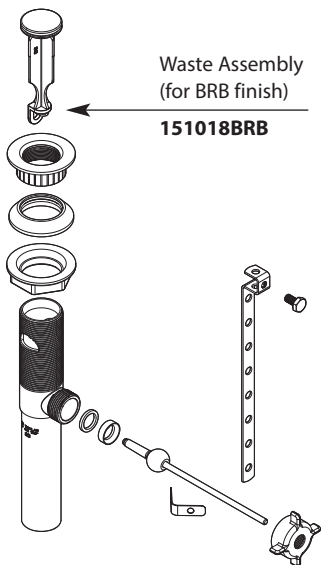

Waste Assembly

- 151018CSL** Classic Stainless (Use for Spot Resist Brushed Nickel)

Waste Plug

12314 Chrome

Waste Assembly

139246 Chrome

Buy it for looks. Buy it for life.®

Illustrated Parts