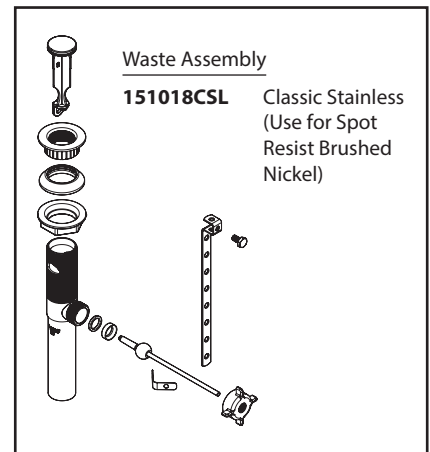

Waste Assembly

- 151018CSL** Classic Stainless (Use for Spot Resist Brushed Nickel)

Waste Plug

12314 Chrome

Waste Assembly

139246 Chrome

Buy it for looks. Buy it for life.®

Illustrated Parts