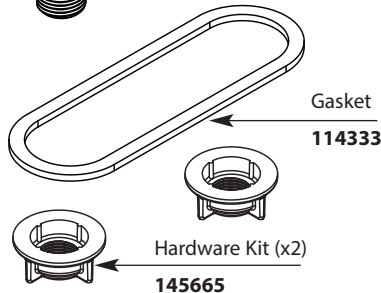

Waste Assembly

- 151018CSL** Classic Stainless (Use for Spot Resist Brushed Nickel)

Waste Plug

12314 Chrome

Waste Assembly

139246 Chrome

Buy it for looks. Buy it for life.®

Illustrated Parts