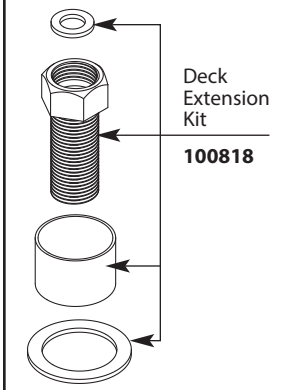

Aerator Kit (1.2gpm) (1.5gpm)

- 181075 N/A Chrome
- N/A 141661CBN Classic Brushed Nickel
- 181075BRB N/A Mediterranean Bronze
- 181075SRN N/A Spot Resist Brushed Nickel

USE ON DECKS < 1/4" (6mm)

Thin Deck Spacer Kit
146936

USE ON DECKS > 1-3/16" (30mm)

Deck Extension Kit
100818

Waste Plug

12314 Chrome

Waste Assembly

- 139246 Chrome
- 139246CSL Classic Stainless (Use for SRN finishes, Obsolete)