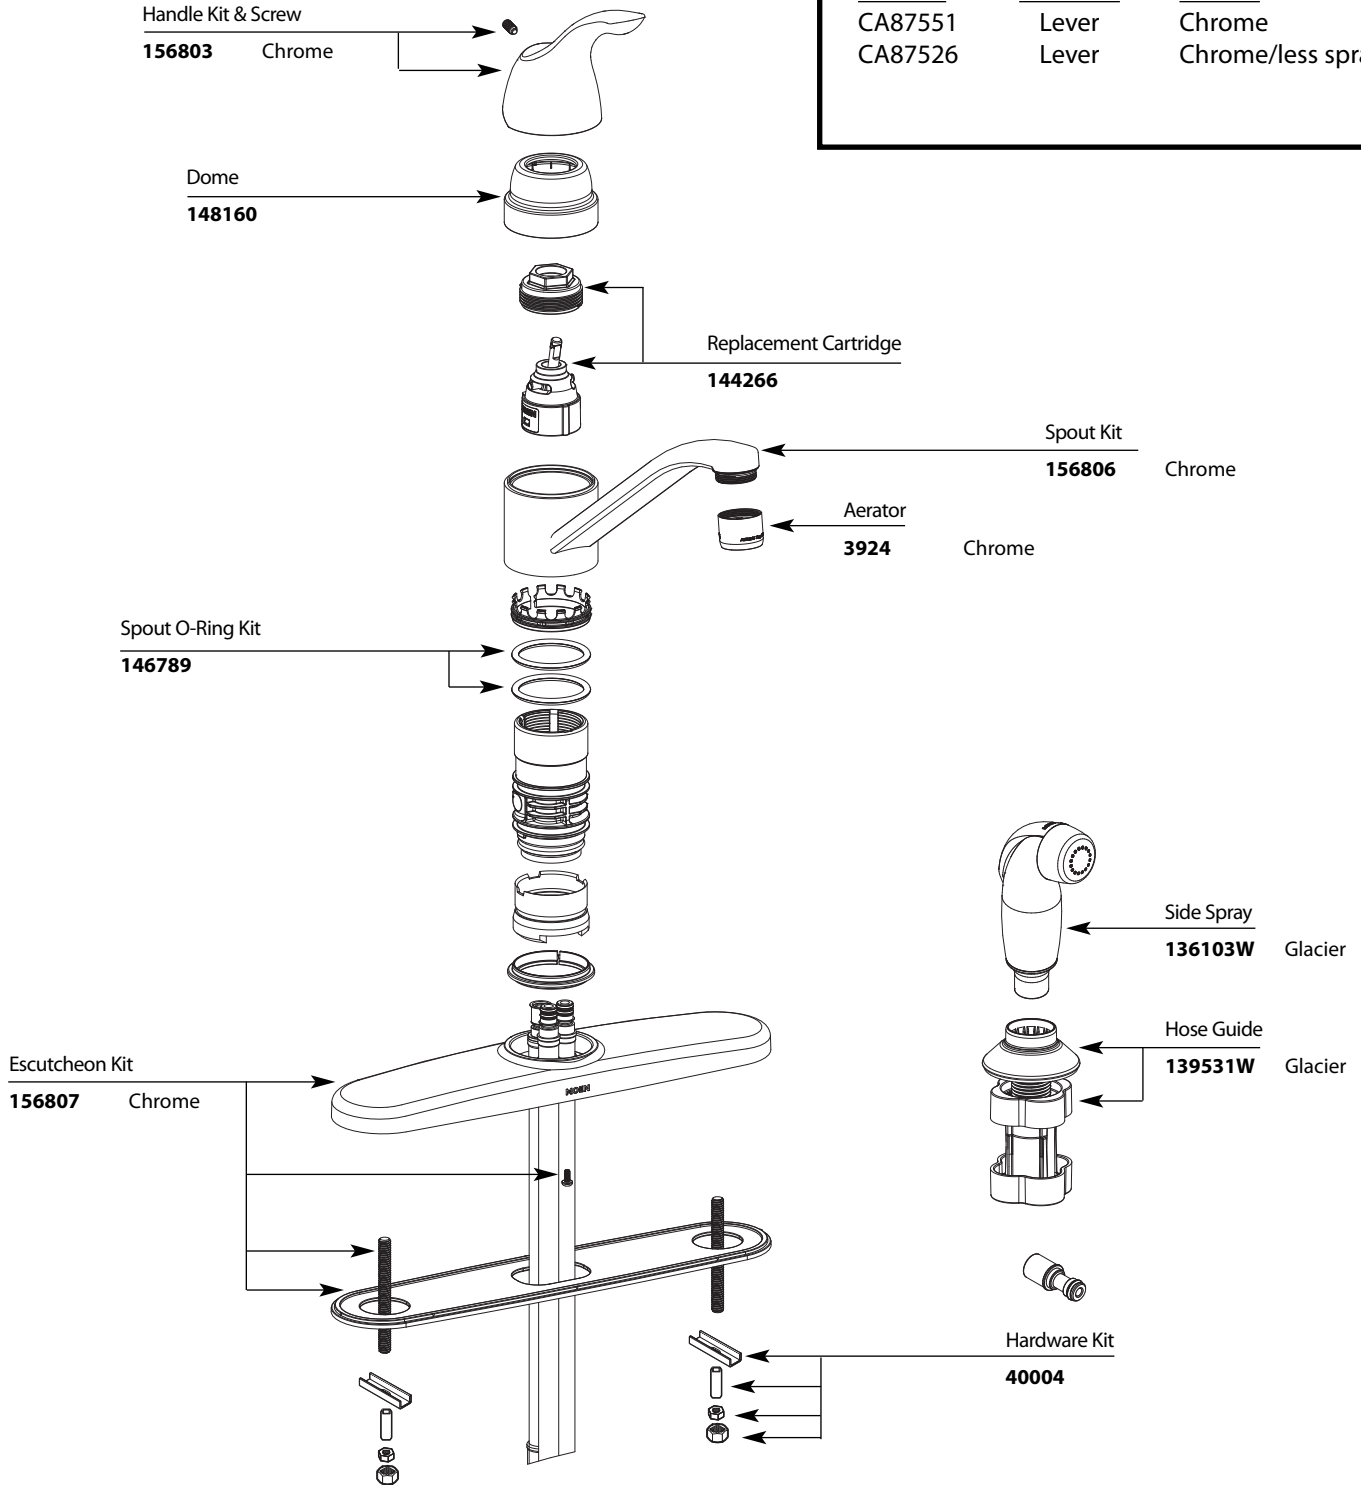

Buy it for looks. Buy it for life.®

Illustrated Parts

There is more than 1 version of this model.
Page down to identify the version you have.

■ Order by Part Number

TOUCH CONTROL® Single Handle Lever Kitchen Faucet w/Protégé Side Spray		
MODEL	HANDLE	FINISH
CA87551	Lever	Chrome
CA87526	Lever	Chrome/less spray

Buy it for looks. Buy it for life.®

Illustrated Parts

■ Order by Part Number

TOUCH CONTROL®
Single Handle Lever Kitchen Faucet
w/Protégé Side Spray

MODEL	HANDLE	FINISH
CA87551	Lever	Chrome
CA87526	Lever	Chrome/less spray