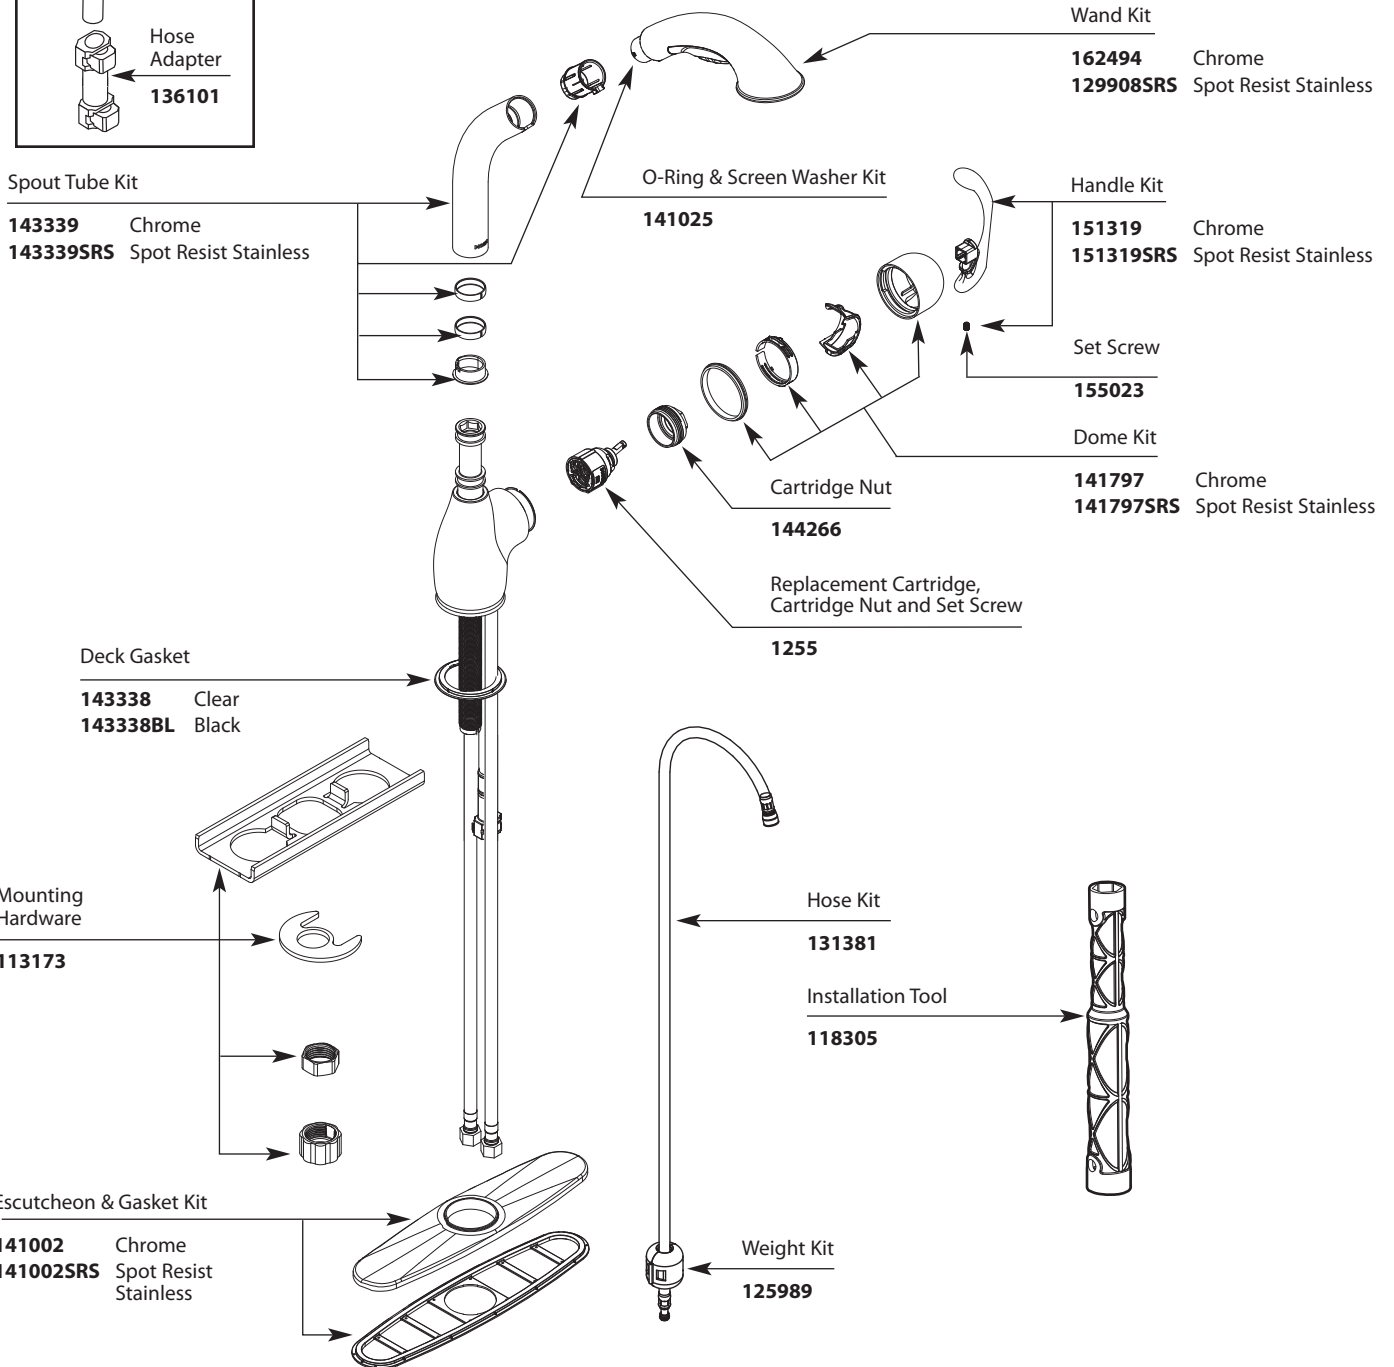

Buy it for looks. Buy it for life.®

■ Order by Part Number

*There is more than 1 version of this model.
Page down to identify the version you have.*

Illustrated Parts

Neva™ Single-Handle High-Arc Pull Out Kitchen Faucet		
MODEL	TYPE	FINISH
CA87005	Lever	Chrome
CA87005SRS	Lever	Spot Resist Stainless

Buy it for looks. Buy it for life.®

■ Order by Part Number

Illustrated Parts

Neva™ Single-Handle High-Arc Pull Out Kitchen Faucet		
MODEL	TYPE	FINISH
CA87005	Lever	Chrome
CA87005SRS	Lever	Spot Resist Stainless

Buy it for looks. Buy it for life.®

Illustrated Parts

■ Order by Part Number

Neva™ Single-Handle High-Arc Pull Out Kitchen Faucet		
MODEL	TYPE	FINISH
CA87005	Lever	Chrome
CA87005CSL	Lever	Classic Stainless
CA87005SFB	Lever	Soft Touch Black/ Spot Resist Stainless
CA87005SRS	Lever	Spot Resist Stainless