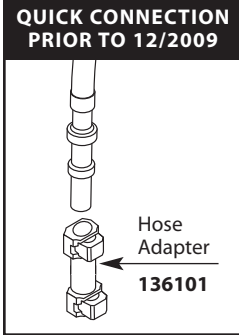

Buy it for looks. Buy it for life.®

■ Order by Part Number

*There is more than 1 version of this model.
Page down to identify the version you have.*

Illustrated Parts

Neva™ Single-Handle High-Arc Pull Out Kitchen Faucet		
MODEL	TYPE	FINISH
CA87005	Lever	Chrome
CA87005SRS	Lever	Spot Resist Stainless

Buy it for looks. Buy it for life.®

■ Order by Part Number

Illustrated Parts

Neva™ Single-Handle High-Arc Pull Out Kitchen Faucet		
MODEL	TYPE	FINISH
CA87005	Lever	Chrome
CA87005SRS	Lever	Spot Resist Stainless

Buy it for looks. Buy it for life.®

Illustrated Parts

■ Order by Part Number

Neva™ Single-Handle High-Arc Pull Out Kitchen Faucet		
MODEL	TYPE	FINISH
CA87005	Lever	Chrome
CA87005CSL	Lever	Classic Stainless
CA87005SFB	Lever	Soft Touch Black/ Spot Resist Stainless
CA87005SRS	Lever	Spot Resist Stainless