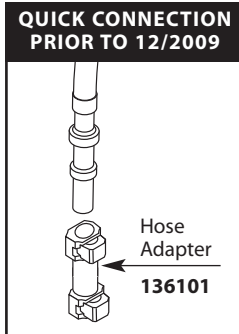

Buy it for looks. Buy it for life.®

■ Order by Part Number

*There is more than 1 version of this model.
Page down to identify the version you have.*

Illustrated Parts

Neva™ Single-Handle High-Arc Pull Out Kitchen Faucet		
MODEL	TYPE	FINISH
CA87005	Lever	Chrome
CA87005SRS	Lever	Spot Resist Stainless

Buy it for looks. Buy it for life.®

■ Order by Part Number

Illustrated Parts

Neva™ Single-Handle High-Arc Pull Out Kitchen Faucet		
MODEL	TYPE	FINISH
CA87005	Lever	Chrome
CA87005SRS	Lever	Spot Resist Stainless

Buy it for looks. Buy it for life.®

Illustrated Parts

■ Order by Part Number

Neva™ Single-Handle High-Arc Pull Out Kitchen Faucet		
MODEL	TYPE	FINISH
CA87005	Lever	Chrome
CA87005CSL	Lever	Classic Stainless
CA87005SFB	Lever	Soft Touch Black/ Spot Resist Stainless
CA87005SRS	Lever	Spot Resist Stainless