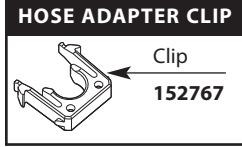

Buy it for looks. Buy it for life.®

■ Order by Part Number

*There is more than 1 version of this model.
Page down to identify the version you have.*

Illustrated Parts

Neva™ Single-Handle High-Arc Pull Out Kitchen Faucet		
MODEL	TYPE	FINISH
CA87005	Lever	Chrome
CA87005SRS	Lever	Spot Resist Stainless

Buy it for looks. Buy it for life.®

■ Order by Part Number

Illustrated Parts

Neva™ Single-Handle High-Arc Pull Out Kitchen Faucet		
MODEL	TYPE	FINISH
CA87005	Lever	Chrome
CA87005SRS	Lever	Spot Resist Stainless

Buy it for looks. Buy it for life.®

Illustrated Parts

■ Order by Part Number

Neva™ Single-Handle High-Arc Pull Out Kitchen Faucet		
MODEL	TYPE	FINISH
CA87005	Lever	Chrome
CA87005CSL	Lever	Classic Stainless
CA87005SFB	Lever	Soft Touch Black/ Spot Resist Stainless
CA87005SRS	Lever	Spot Resist Stainless