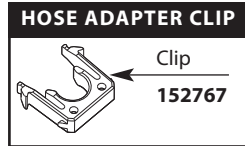

Buy it for looks. Buy it for life.®

■ Order by Part Number

*There is more than 1 version of this model.
Page down to identify the version you have.*

Illustrated Parts

Neva™ Single-Handle High-Arc Pull Out Kitchen Faucet		
MODEL	TYPE	FINISH
CA87005	Lever	Chrome
CA87005SRS	Lever	Spot Resist Stainless

Buy it for looks. Buy it for life.®

■ Order by Part Number

Illustrated Parts

Neva™ Single-Handle High-Arc Pull Out Kitchen Faucet		
MODEL	TYPE	FINISH
CA87005	Lever	Chrome
CA87005SRS	Lever	Spot Resist Stainless

Buy it for looks. Buy it for life.®

Illustrated Parts

■ Order by Part Number

Neva™ Single-Handle High-Arc Pull Out Kitchen Faucet		
MODEL	TYPE	FINISH
CA87005	Lever	Chrome
CA87005CSL	Lever	Classic Stainless
CA87005SFB	Lever	Soft Touch Black/ Spot Resist Stainless
CA87005SRS	Lever	Spot Resist Stainless