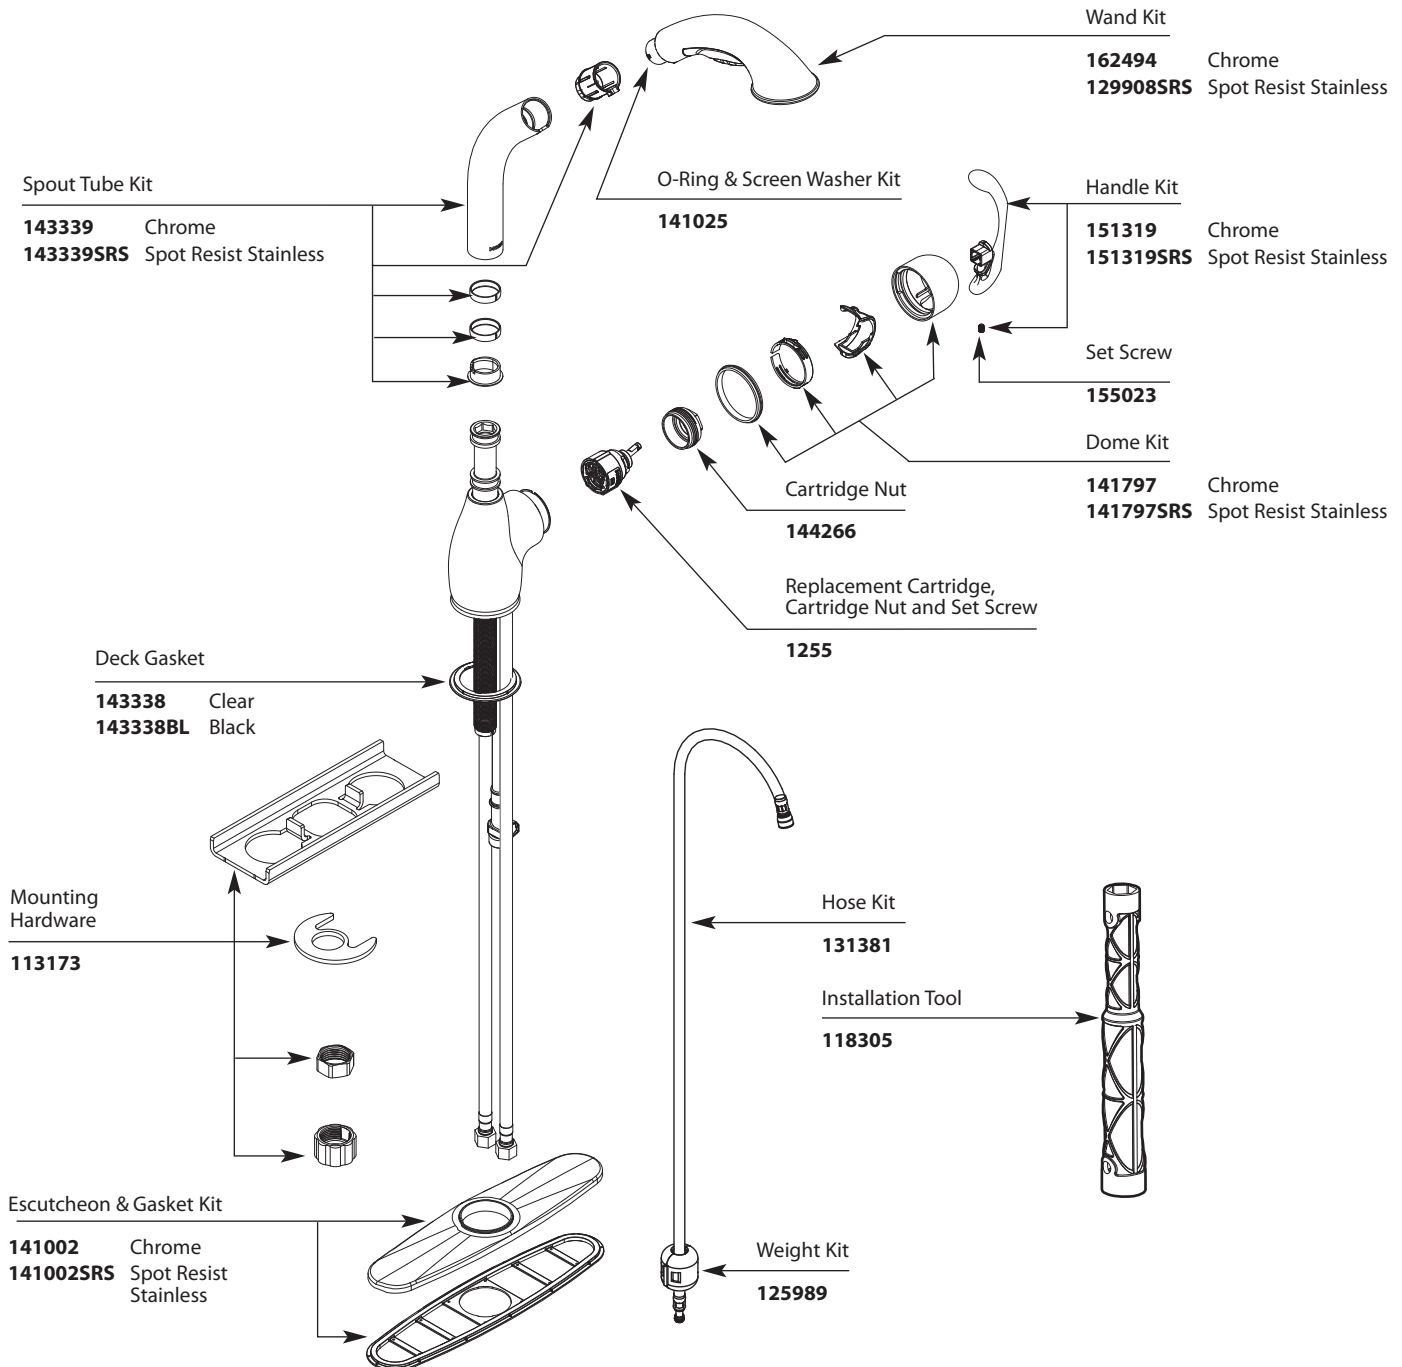

Buy it for looks. Buy it for life.®

■ Order by Part Number

*There is more than 1 version of this model.
Page down to identify the version you have.*

Illustrated Parts

Neva™ Single-Handle High-Arc Pull Out Kitchen Faucet		
MODEL	TYPE	FINISH
CA87005	Lever	Chrome
CA87005SRS	Lever	Spot Resist Stainless

Buy it for looks. Buy it for life.®

■ Order by Part Number

Illustrated Parts

Neva™ Single-Handle High-Arc Pull Out Kitchen Faucet		
MODEL	TYPE	FINISH
CA87005	Lever	Chrome
CA87005SRS	Lever	Spot Resist Stainless

Buy it for looks. Buy it for life.®

Illustrated Parts

■ Order by Part Number

Neva™ Single-Handle High-Arc Pull Out Kitchen Faucet		
MODEL	TYPE	FINISH
CA87005	Lever	Chrome
CA87005CSL	Lever	Classic Stainless
CA87005SFB	Lever	Soft Touch Black/ Spot Resist Stainless
CA87005SRS	Lever	Spot Resist Stainless