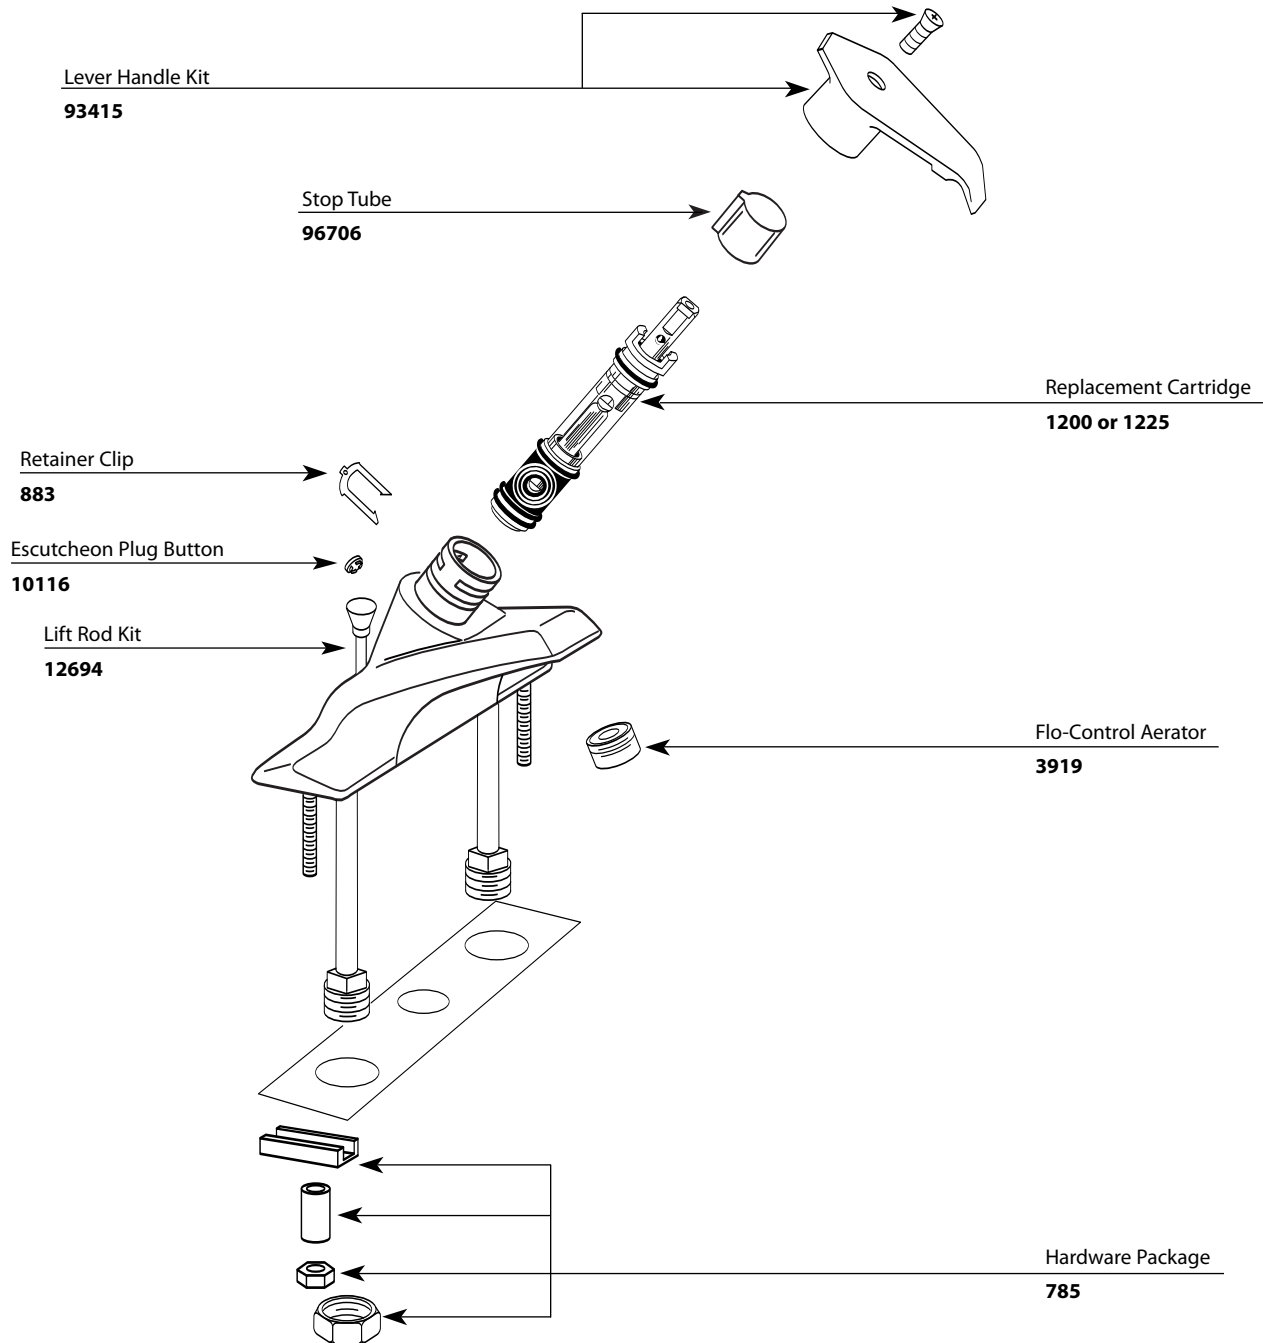

■ Order by Part Number

Single-Handle Lavatory Faucet			
MODEL	HANDLE	WASTE	FINISH
8460	Easy Grip Handle 1/2" connections	None	Chrome
8465	Easy Grip Handle 1/2" connections		Metallic Chrome
DISCONTINUED SKUS			
4675	Easy Grip Handle 16" supplies	None	Chrome
4676	Easy Grip Handle 1/2" connections	None	Chrome
4695	Easy Grip Handle 16" supplies		Metallic Chrome
4696	Easy Grip Handle 1/2" connections		Metallic Chrome

TO ORDER PARTS CALL: 1-800-BUY-MOEN
www.moen.com