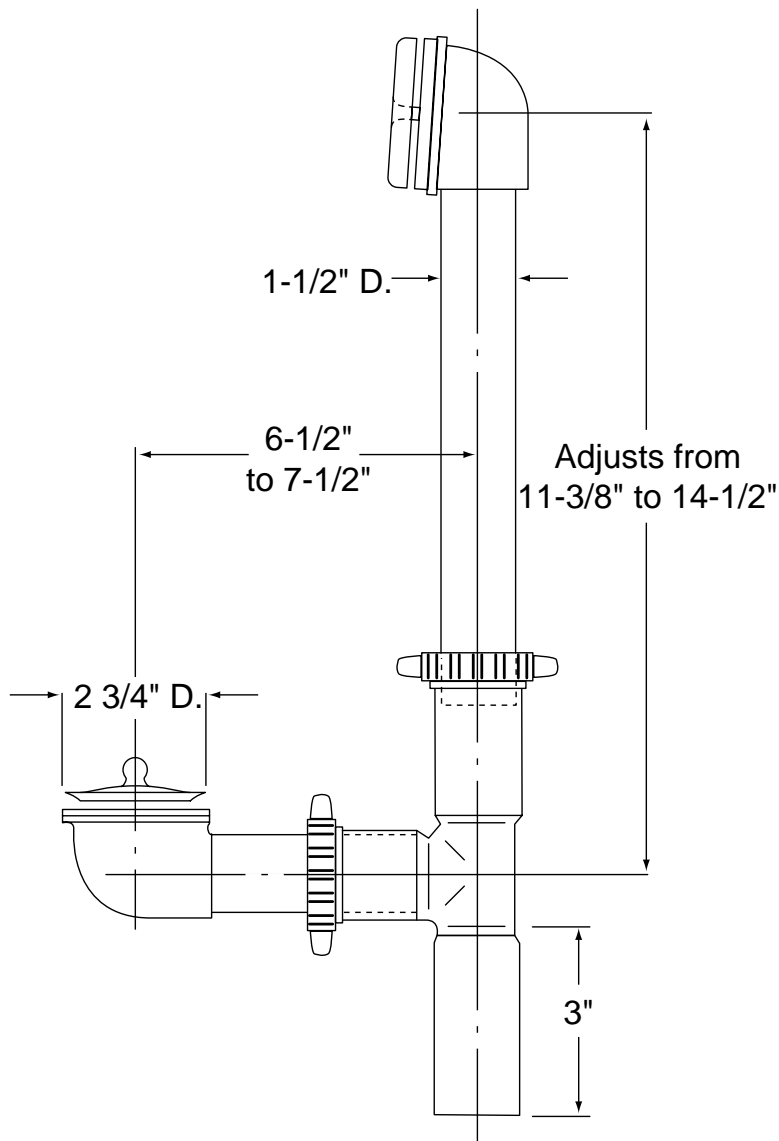

## DESCRIPTION

- Lift -'N'-Drain bath waste with 1-1/2" hi-tee for 14" and 16" tubs
- 1-1/2" waste shoe
- White PVC T
- White PP top and bottom ells
- All metal trim
- Pull up and twist to drain
- Chrome plated or LifeShine® polished brass finish

### BATH WASTE

90530

Chrome

90530P

Pol. Brass

## CRITICAL DIMENSIONS

(DO NOT SCALE)