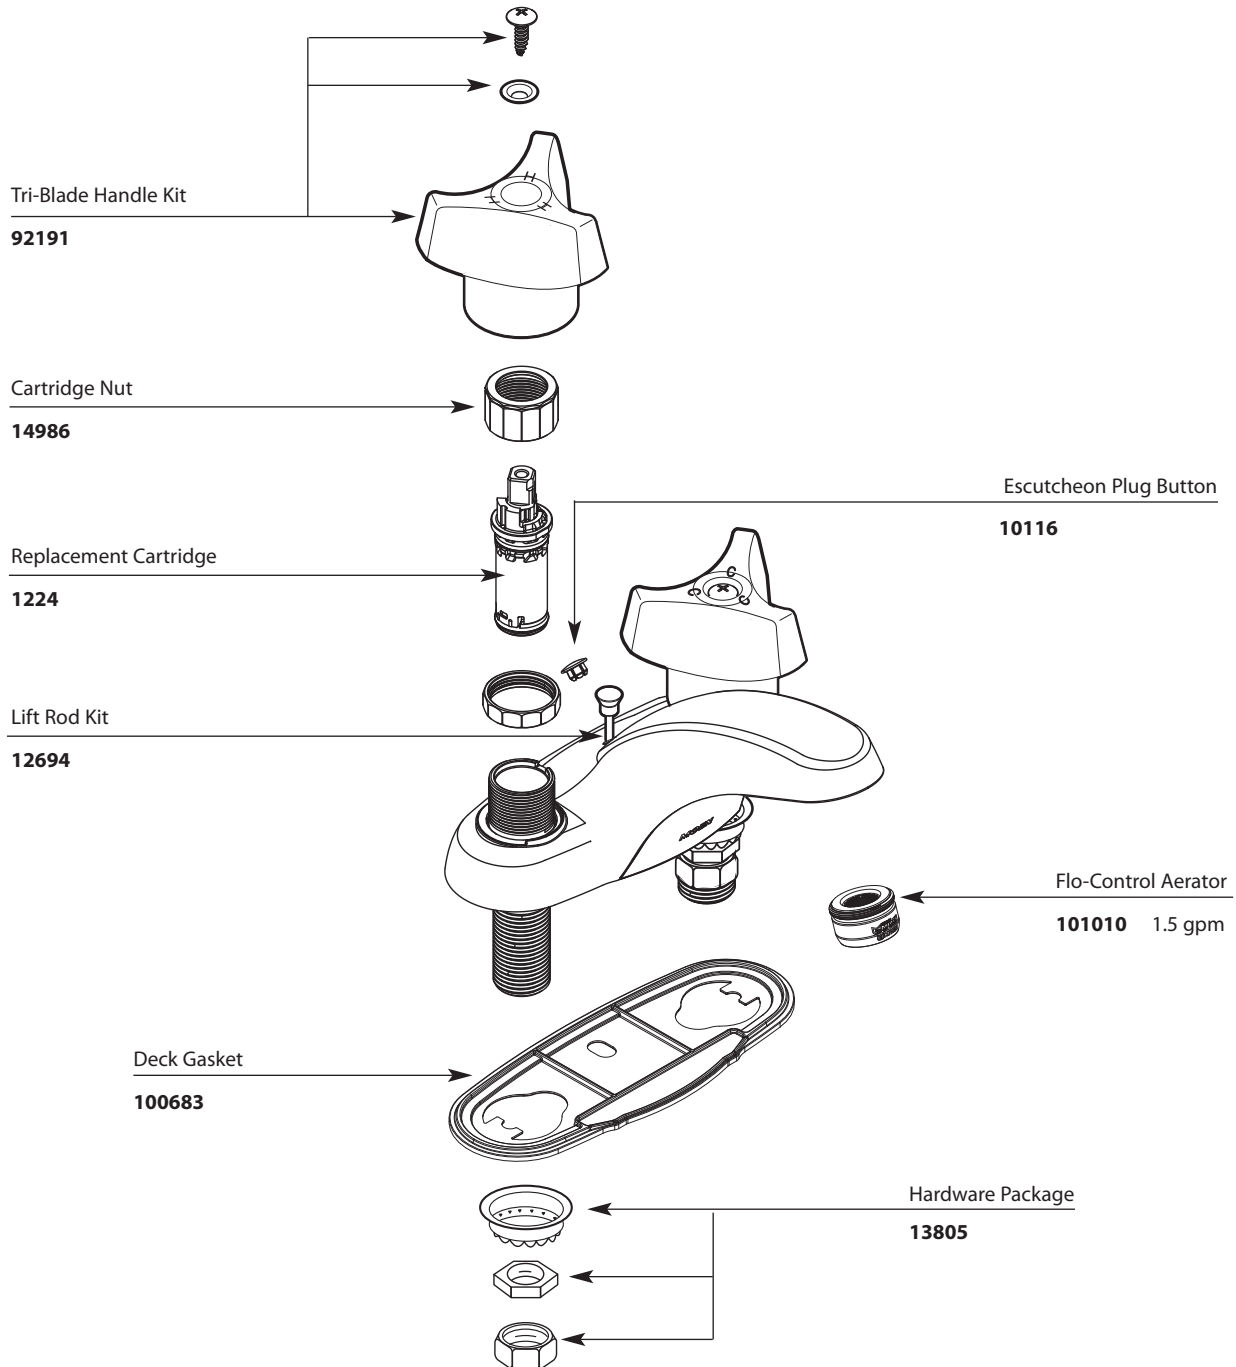

Illustrated Parts

■ Order by Part Number

*There is more than 1 version of this model.
Page down to identify the version you have.*

Two-Handle Lavatory Faucet		
MODEL	TYPE	FINISH
8930	Lav w/o waste	Chrome
8935	Lav w/metal waste	Chrome
DISCONTINUED SKUS		
8937	Lav w/grid waste	Chrome

■ Order by Part Number

Two-Handle Lavatory Faucet		
<u>MODEL</u>	<u>TYPE</u>	<u>FINISH</u>
8930	Lav w/o waste	Chrome
8935	Lav w/metal waste	Chrome
64930	Lav w/o waste	Chrome
DISCONTINUED SKUS		
8937	Lav w/grid waste	Chrome