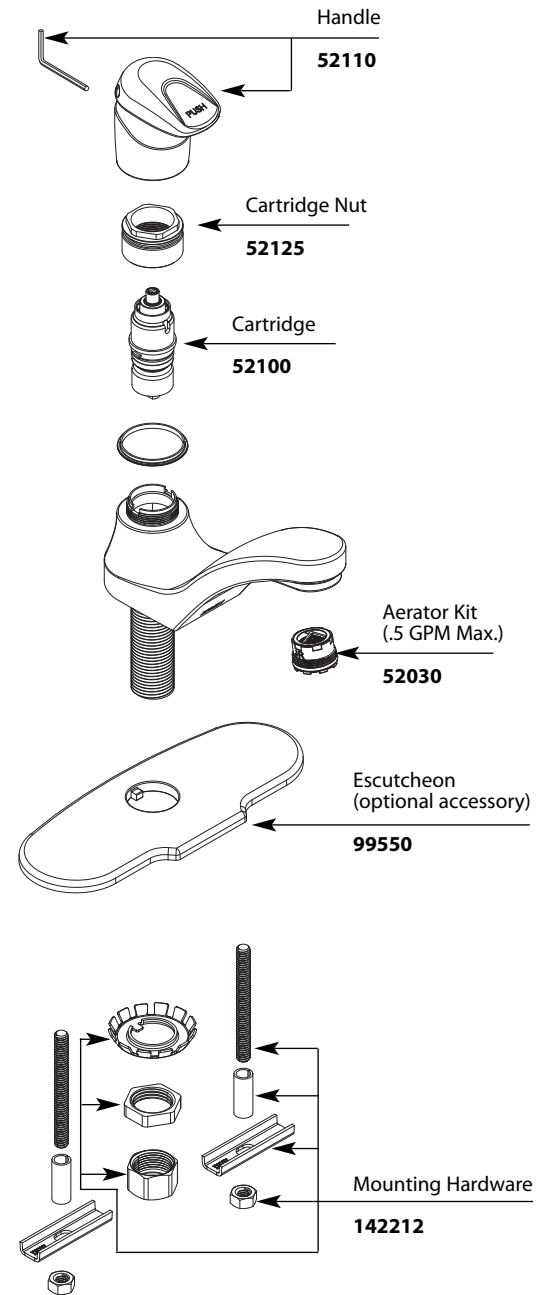

■ Order by Part Number

*There is more than 1 version of this model.
Page down to identify the version you have.*

Illustrated Parts

Two-Handle ADA Metering Lavatory Faucet

| <u>MODEL</u> | <u>HANDLE</u> | <u>FINISH</u> |
|--------------|---------------|---------------|
| 8884 | 1 Handle | Chrome |
| 8886 | 2 Handle | Chrome |

■ Order by Part Number

Illustrated Parts

Two-Handle ADA Metering Lavatory Faucet

| <u>MODEL</u> | <u>HANDLE</u> | <u>FINISH</u> |
|--------------|---------------|---------------|
| 8884 | 1 Handle | Chrome |
| 8886 | 2 Handle | Chrome |