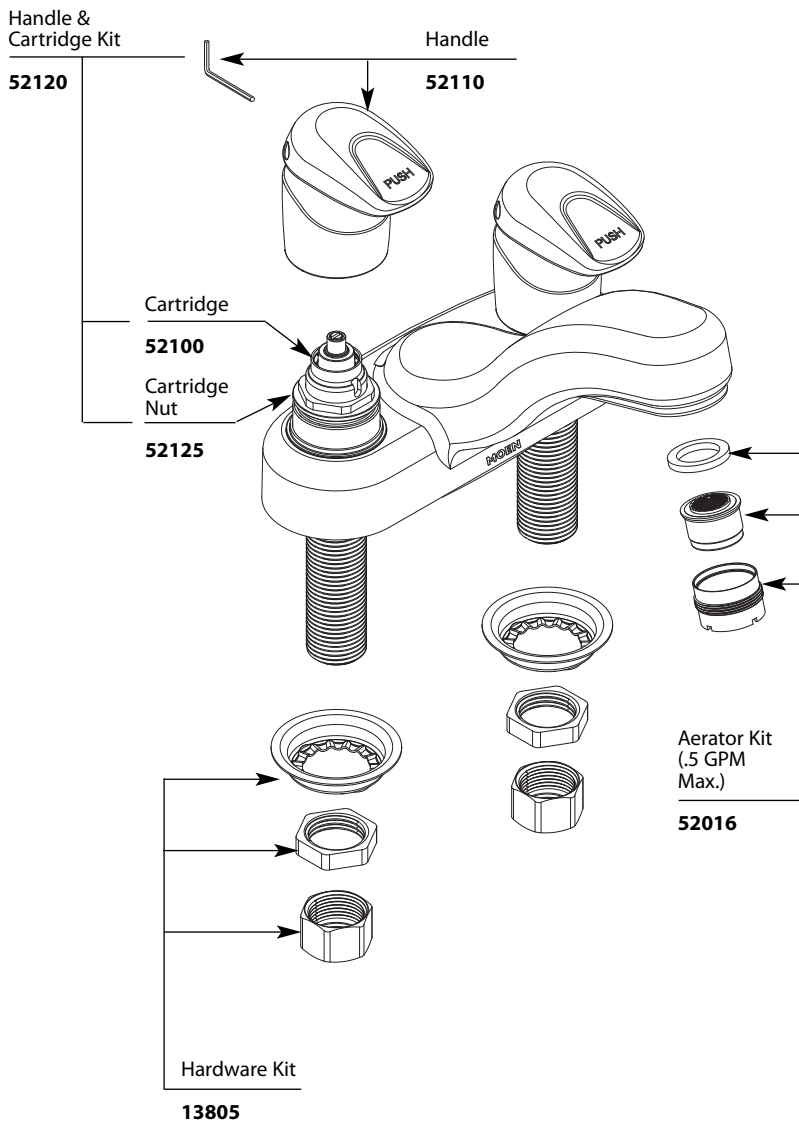

■ Order by Part Number

*There is more than 1 version of this model.
Page down to identify the version you have.*

Illustrated Parts

Two-Handle ADA Metering Lavatory Faucet

| <u>MODEL</u> | <u>HANDLE</u> | <u>FINISH</u> |
|--------------|---------------|---------------|
| 8884 | 1 Handle | Chrome |
| 8886 | 2 Handle | Chrome |

■ Order by Part Number

Illustrated Parts

Two-Handle ADA Metering Lavatory Faucet

| <u>MODEL</u> | <u>HANDLE</u> | <u>FINISH</u> |
|--------------|---------------|---------------|
| 8884 | 1 Handle | Chrome |
| 8886 | 2 Handle | Chrome |