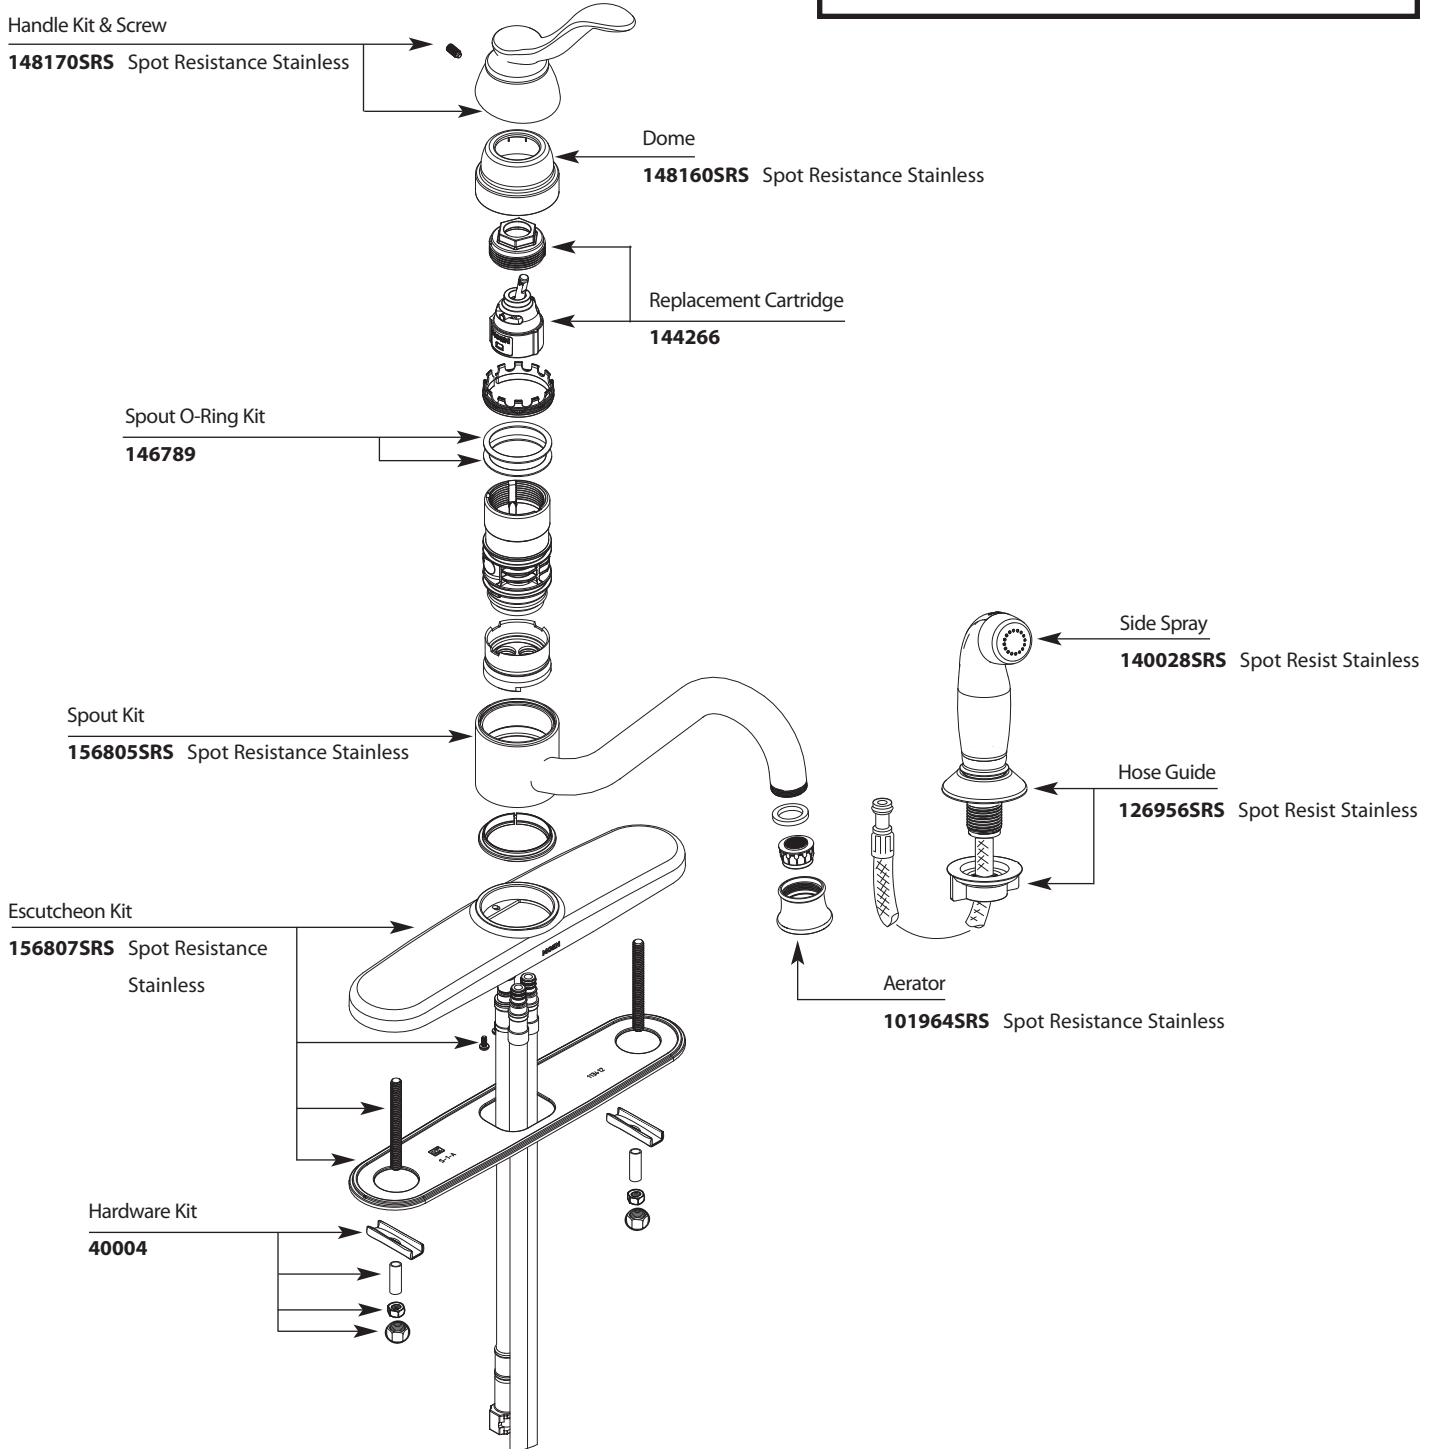

Buy it for looks. Buy it for life.®

*There is more than 1 version of this model.  
Page down to identify the version you have.*

■ Order by Part Number

# Illustrated Parts

TOUCH CONTROL® Single Handle Lever Kitchen Faucet w/Side Spray		
<b>MODEL</b> 87690SRS	<b>HANDLE</b> Lever	<b>FINISH</b> Spot Resistance Stainless

Buy it for looks. Buy it for life.®

# Illustrated Parts

■ Order by Part Number

<b>BANBURY</b>		
<b>Single Handle Lever Kitchen Faucet w/Protégé Side Spray</b>		
<b>MODEL</b>	<b>HANDLE</b>	<b>FINISH</b>
87690SRS	Lever	Spot Resist Stainless