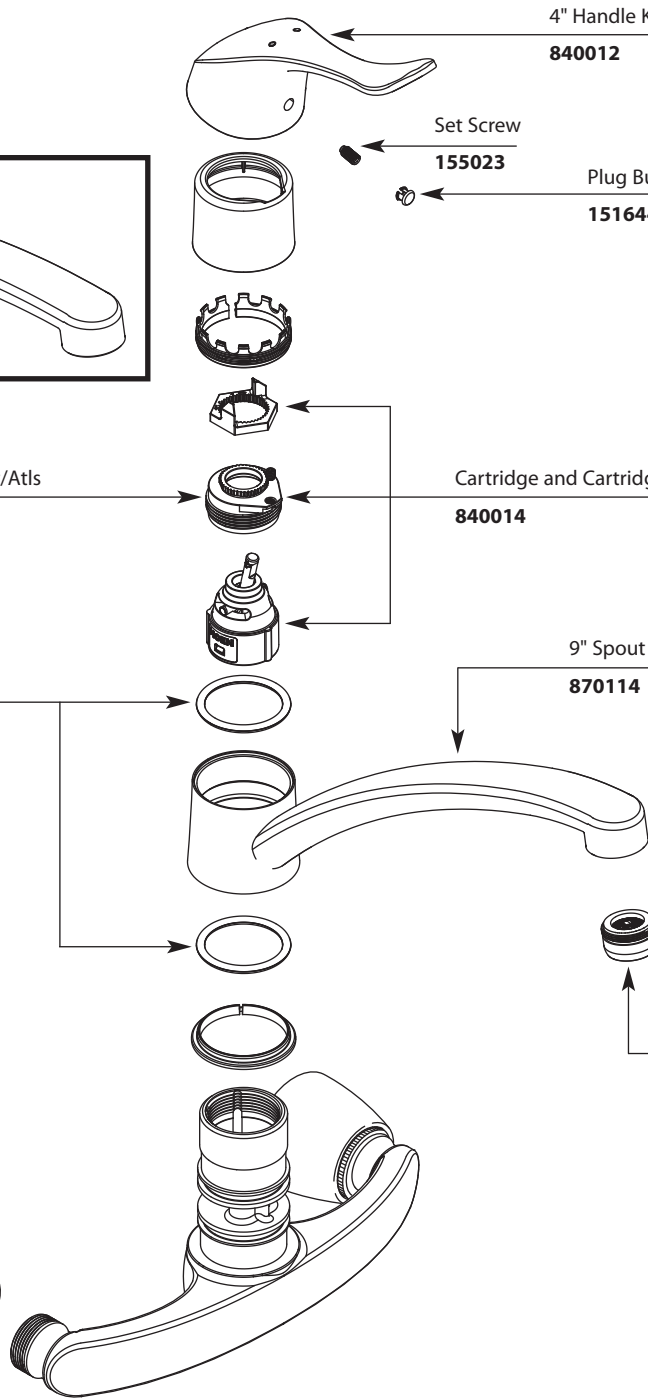

■ Order by Part Number

*There is more than 1 version of this model.
Page down to identify the version you have.*

For models after February 2013.

Illustrated Parts

Single-Handle Wall Mount Kitchen Faucet		
MODEL	SPOUT	FINISH
8713	9"	Chrome
8714	12"	Chrome

■ **Order by Part Number**

For models prior to February 2013.

Single-Handle Wall Mount Kitchen Faucet		
MODEL	HANDLE	FINISH
8713	Lever	Chrome
8714	Lever	Chrome