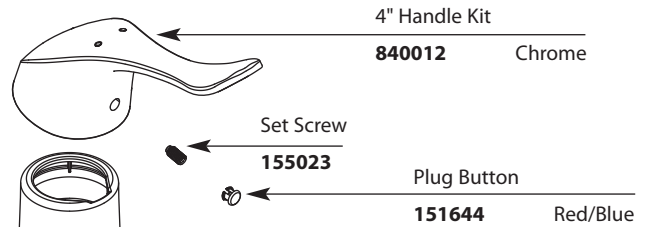

■ Order by Part Number

*There is more than 1 version of this model.
Page down to identify the version you have.*

For models after February 2013.

Illustrated Parts

Single-Handle Wall Mount Kitchen Faucet		
MODEL	SPOUT	FINISH
8713	9"	Chrome
8714	12"	Chrome

■ **Order by Part Number**

For models prior to February 2013.

Single-Handle Wall Mount Kitchen Faucet		
MODEL	HANDLE	FINISH
8713	Lever	Chrome
8714	Lever	Chrome