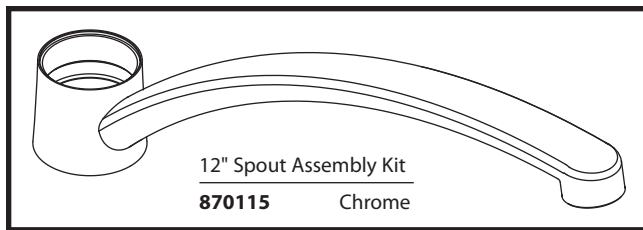

■ Order by Part Number

*There is more than 1 version of this model.
Page down to identify the version you have.*

For models after February 2013.

Illustrated Parts

Single-Handle Wall Mount Kitchen Faucet		
MODEL	SPOUT	FINISH
8713	9"	Chrome
8714	12"	Chrome

■ **Order by Part Number**

For models prior to February 2013.

Single-Handle Wall Mount Kitchen Faucet		
MODEL	HANDLE	FINISH
8713	Lever	Chrome
8714	Lever	Chrome