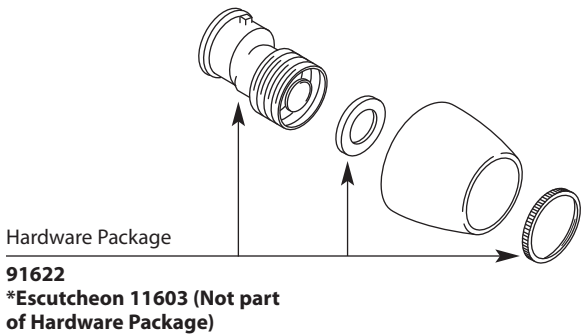

■ Order by Part Number

*There is more than 1 version of this model.
Page down to identify the version you have.*

For models after February 2013.

Illustrated Parts

Single-Handle Wall Mount Kitchen Faucet		
MODEL	SPOUT	FINISH
8713	9"	Chrome
8714	12"	Chrome

■ **Order by Part Number**

For models prior to February 2013.

Single-Handle Wall Mount Kitchen Faucet		
MODEL	HANDLE	FINISH
8713	Lever	Chrome
8714	Lever	Chrome