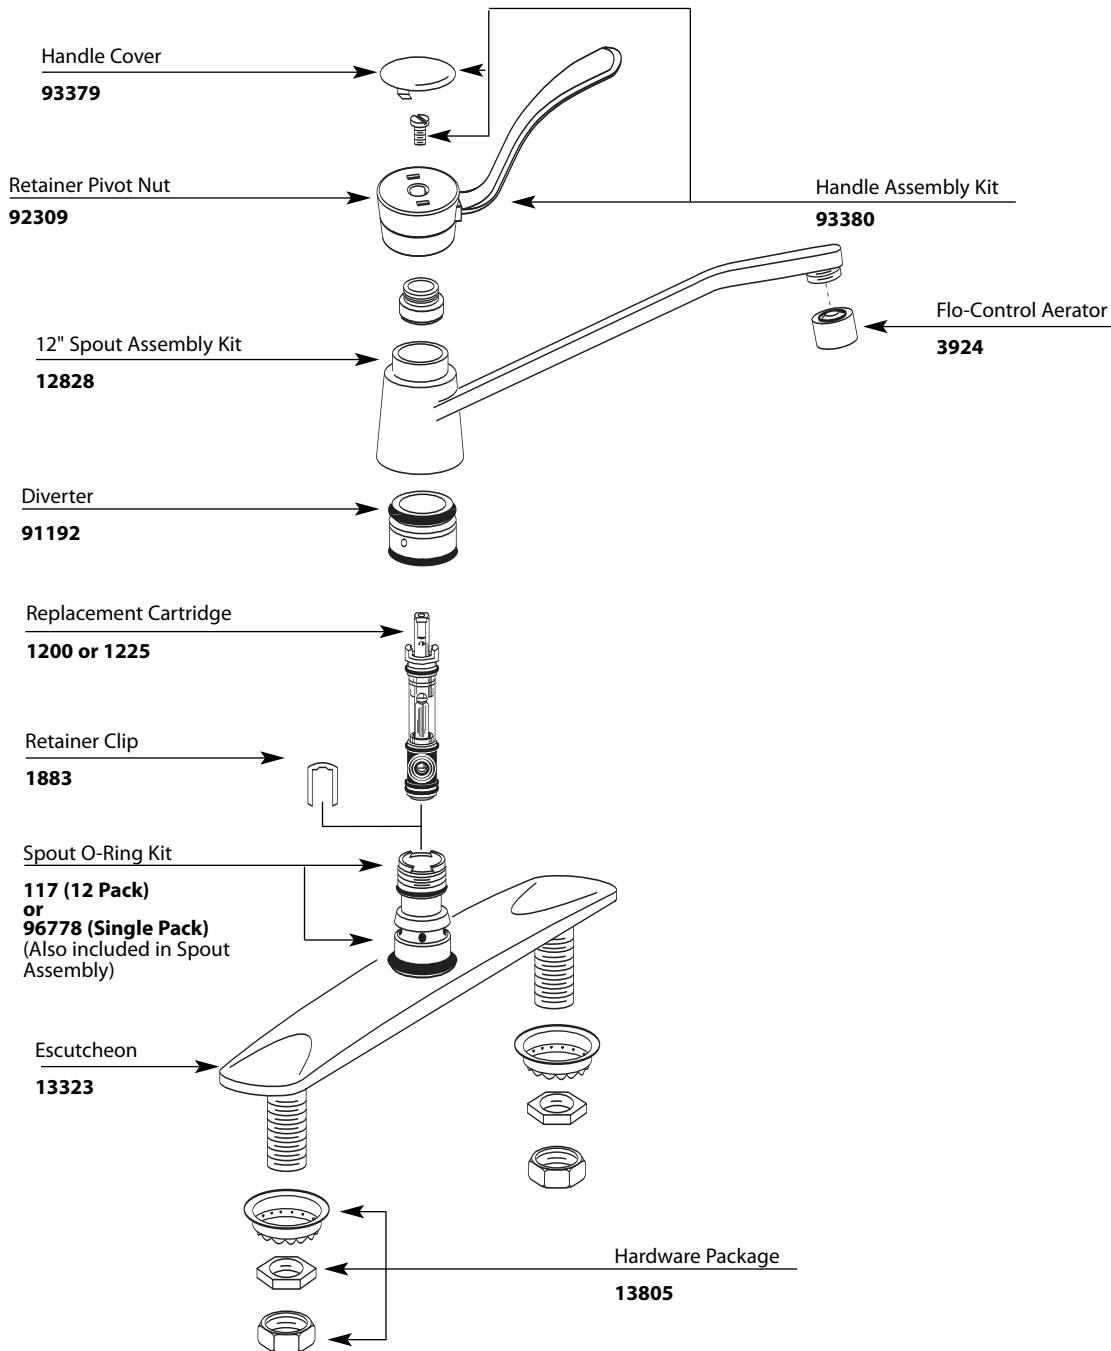

■ Order by Part Number

Single-Handle Kitchen Faucet		
<u>MODEL</u>	<u>HANDLE</u>	<u>FINISH</u>
8712	Lever	Chrome

*There is more than 1 version of this model.
Page down to identify the version you have.*

■ Order by Part Number

Single-Handle Kitchen Faucet		
<u>MODEL</u>	<u>HANDLE</u>	<u>FINISH</u>
8712	Lever	Chrome