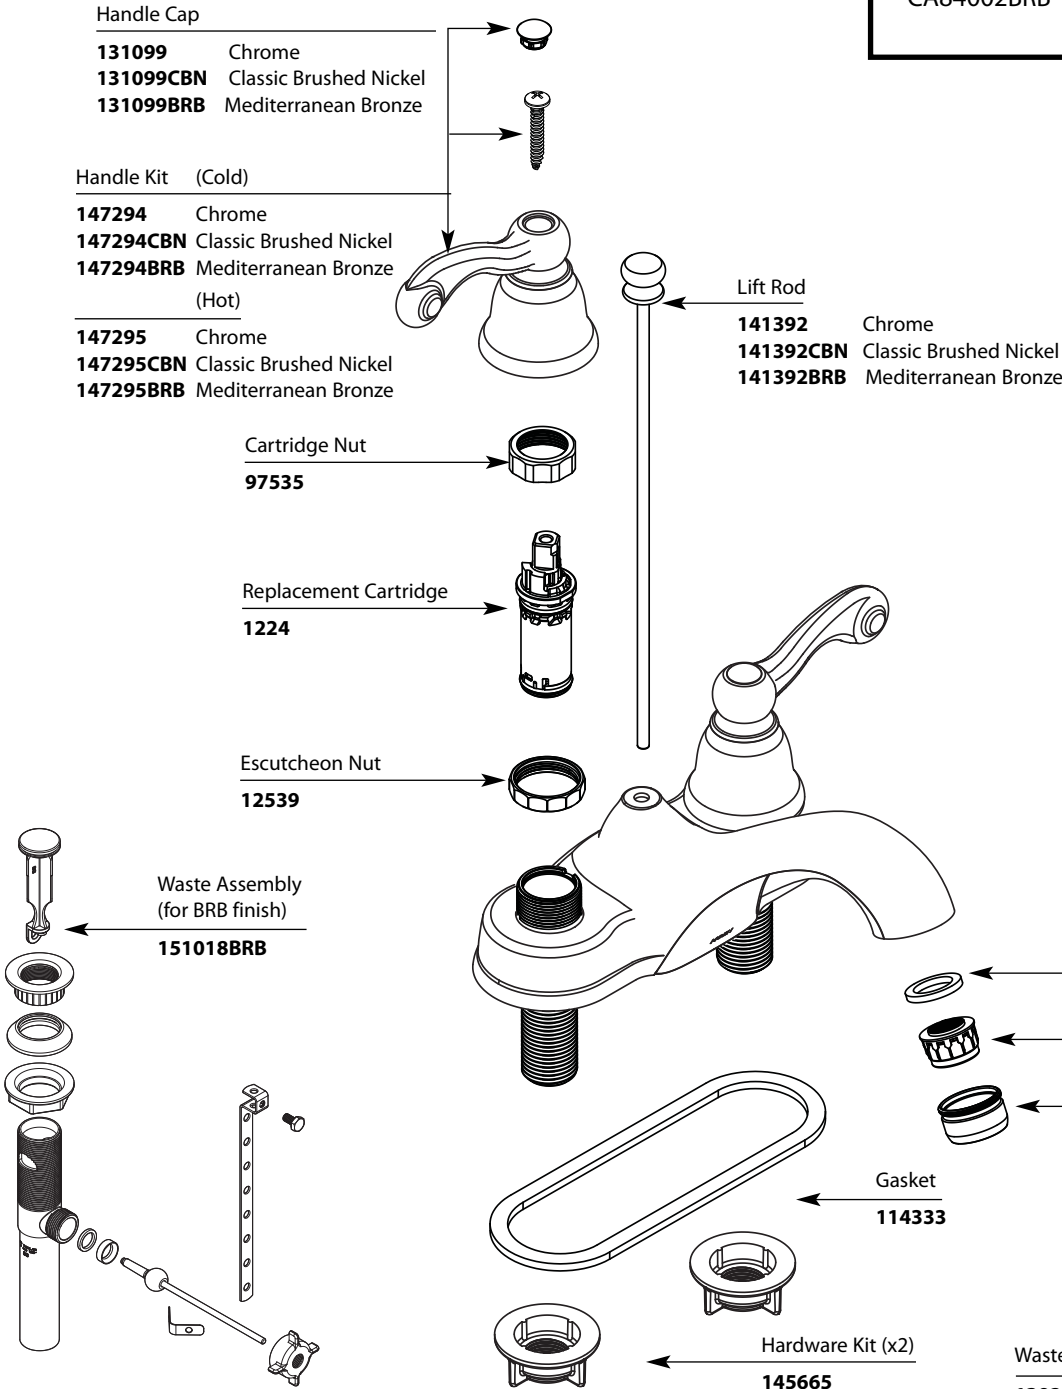

# Illustrated Parts

■ Order by Part Number

Two Handle Lavatory Faucet		
MODEL	TYPE	FINISH
CA84002	Lever	Chrome
CA84002CBN	Lever	Classic Brushed Nickel
CA84002BRB	Lever	Mediterranean Bronze

**USE ON DECKS < 1/4" (6mm)**

Thin Deck Spacer Kit  
**146936**

**USE ON DECKS > 1-1/8" (29mm)**

Deck Extension Kit  
**100818**

TO ORDER PARTS CALL: 1-800-BUY-MOEN

www.moen.com