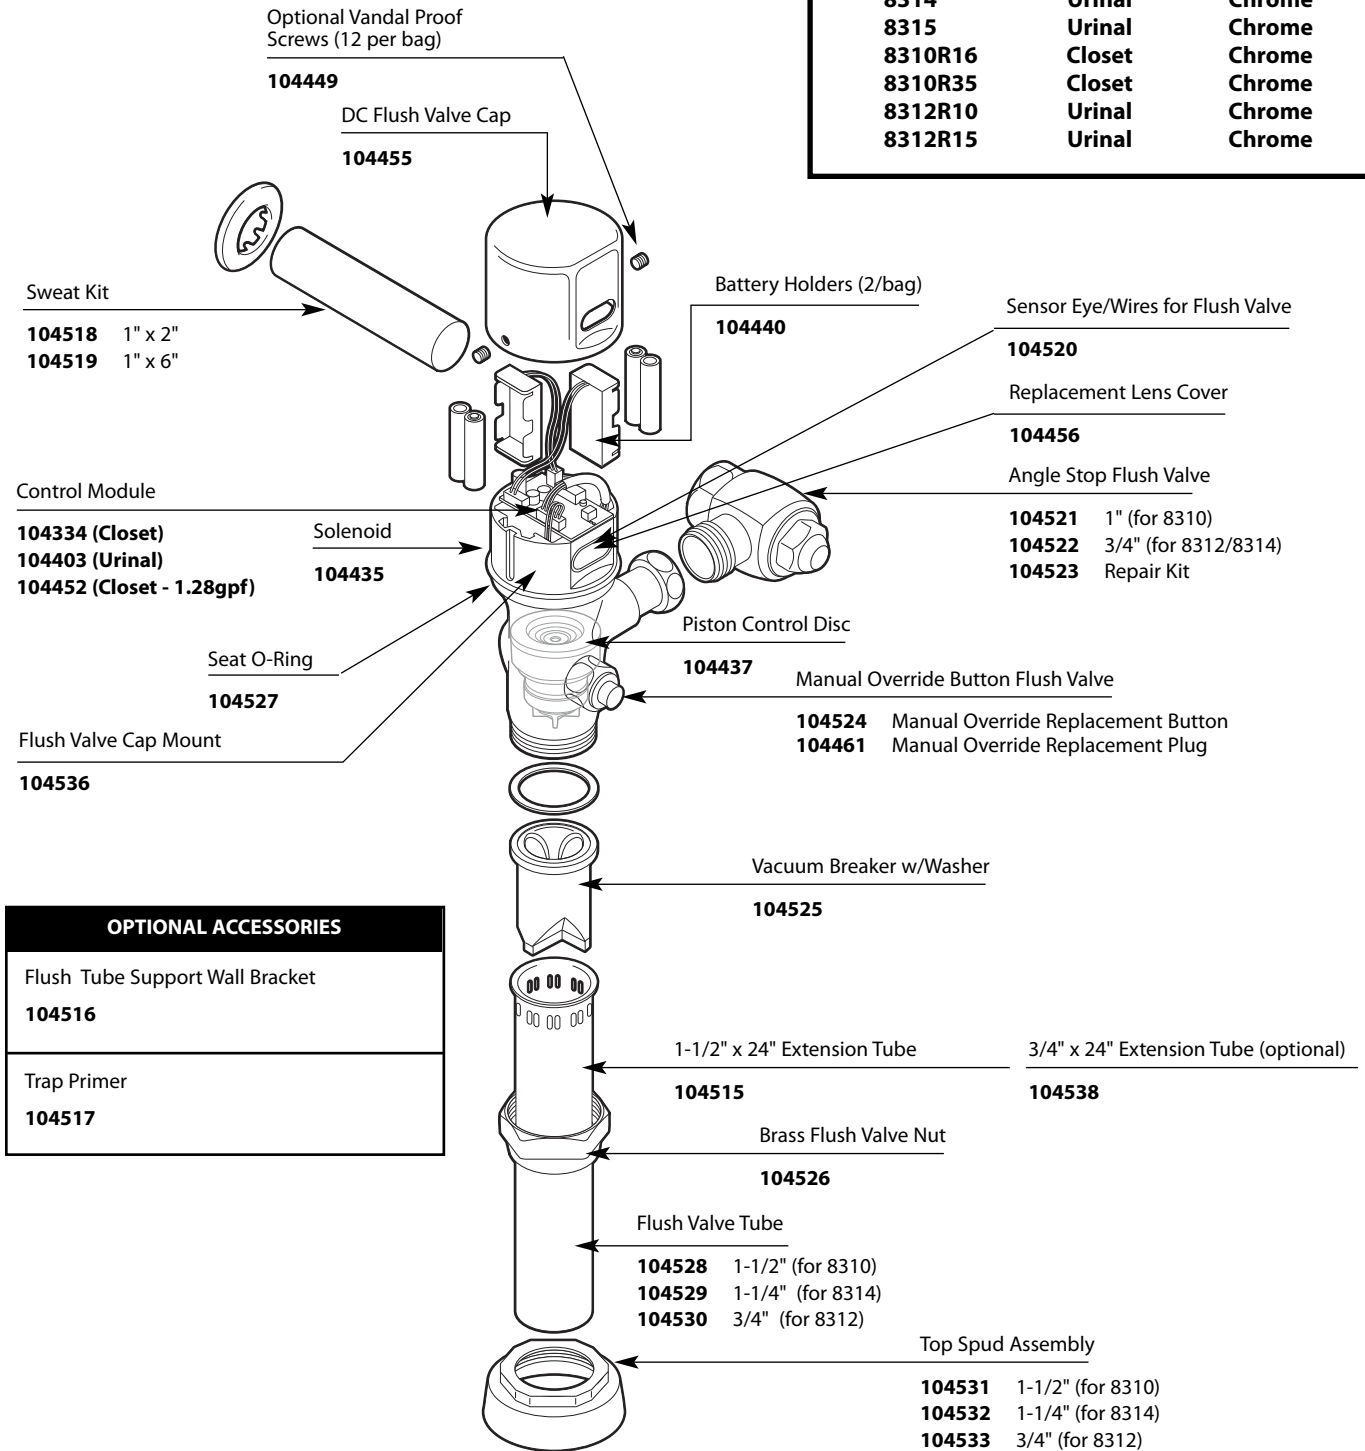

■ Order by Part Number

Battery Powered Exposed Type Flush Valve		
MODEL		FINISH
8310	Closet	Chrome
8311	Closet	Chrome
8312	Urinal	Chrome
8313	Closet	Chrome
8314	Urinal	Chrome
8315	Urinal	Chrome
8310R16	Closet	Chrome
8310R35	Closet	Chrome
8312R10	Urinal	Chrome
8312R15	Urinal	Chrome

OPTIONAL ACCESSORIES
Flush Tube Support Wall Bracket 104516
Trap Primer 104517