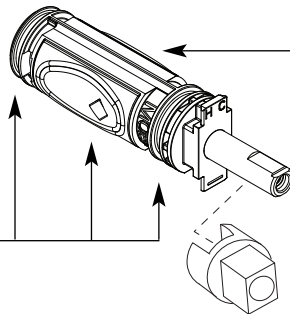

# Illustrated Parts

## POSI-TEMP® VALVE TUB/SOWER KIT

MODEL  
82510

VERSION  
IPS

Retainer Clip  
**96914**

Replacement Cartridge  
**1222**

Cartridge Repair Kit  
(Contains grommets,  
grease pack, and all  
necessary O-Rings)