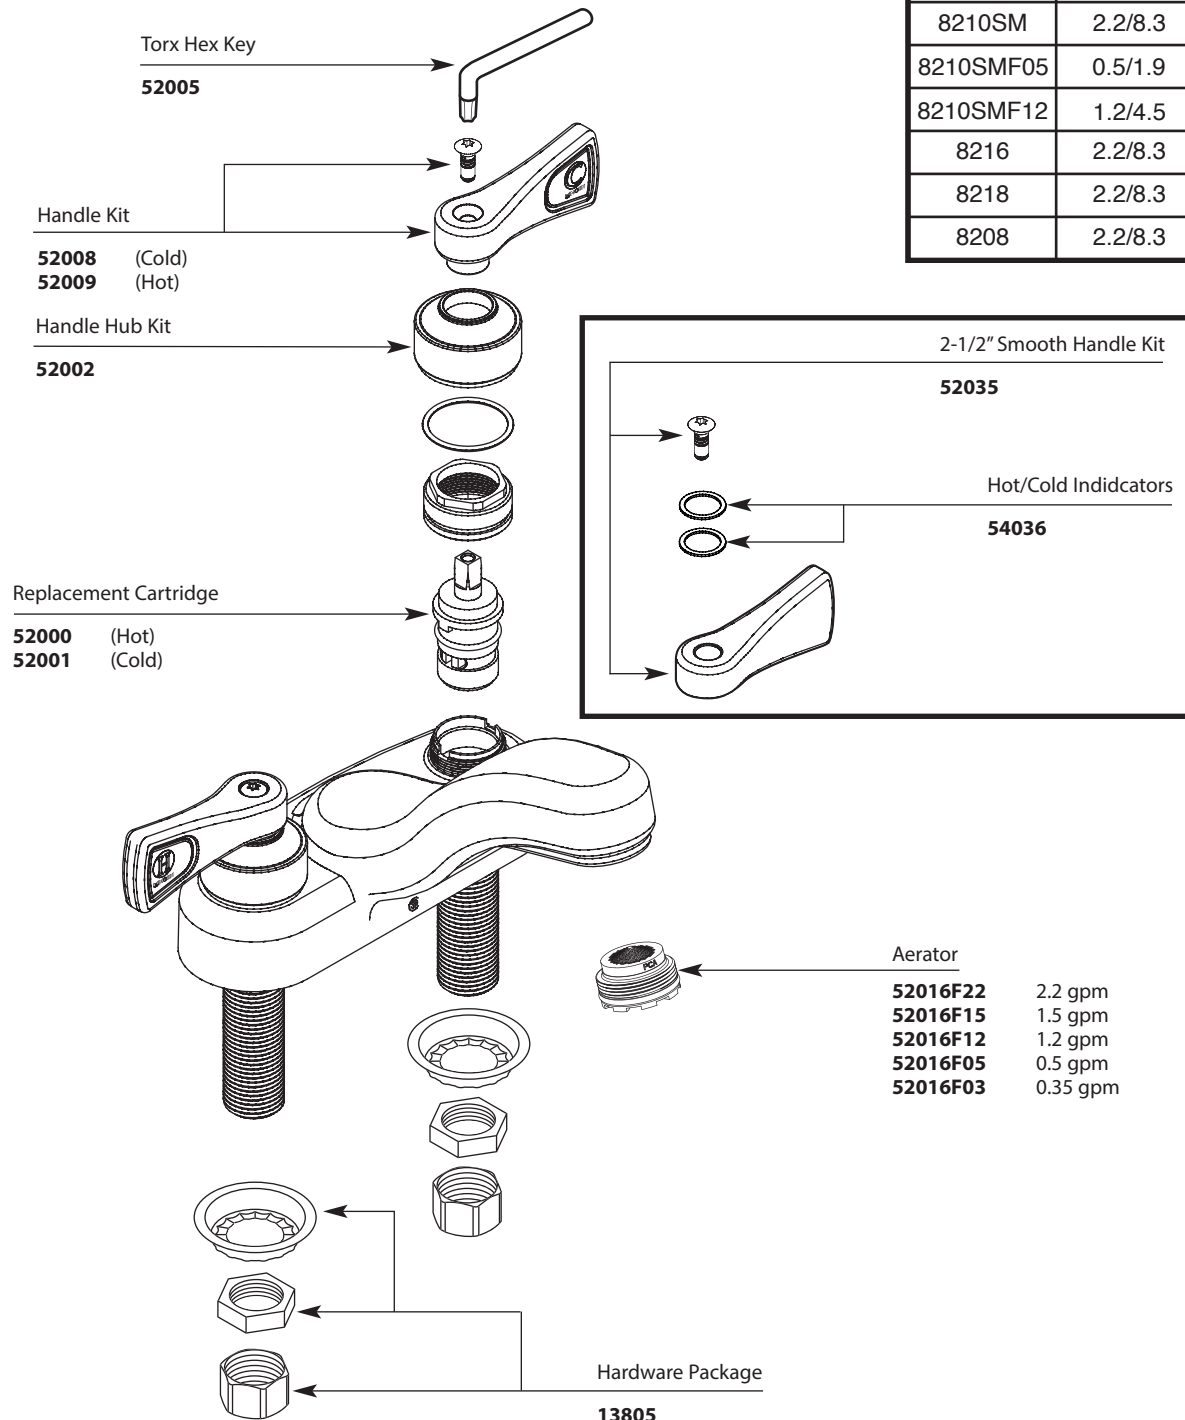

■ Order by Part Number

*There is more than 1 version of this model.
Page down to identify the version you have.*

Two-Handle Lavatory Faucet		
MODEL	FLOW (gpm/Lpm)	HANDLE STYLE
8210	2.2/8.3	Decal
8210F12	1.2/4.5	Decal
8210F05	0.5/1.9	Decal
8210F03	0.35/1.3	Decal
8210SM	2.2/8.3	Smooth
8210SMF05	0.5/1.9	Smooth
8210SMF12	1.2/4.5	Smooth
8216	2.2/8.3	Decal
8218	2.2/8.3	Decal
8208	2.2/8.3	Decal

■ Order by Part Number

Two-Handle Lavatory Faucet		
MODEL	HANDLE	FINISH
8208	Lever	Chrome w/Chain Stay
8210	Lever	Chrome
8216	Lever	Chrome w/pop-up
8218	Lever	Chrome w/Grid Waste