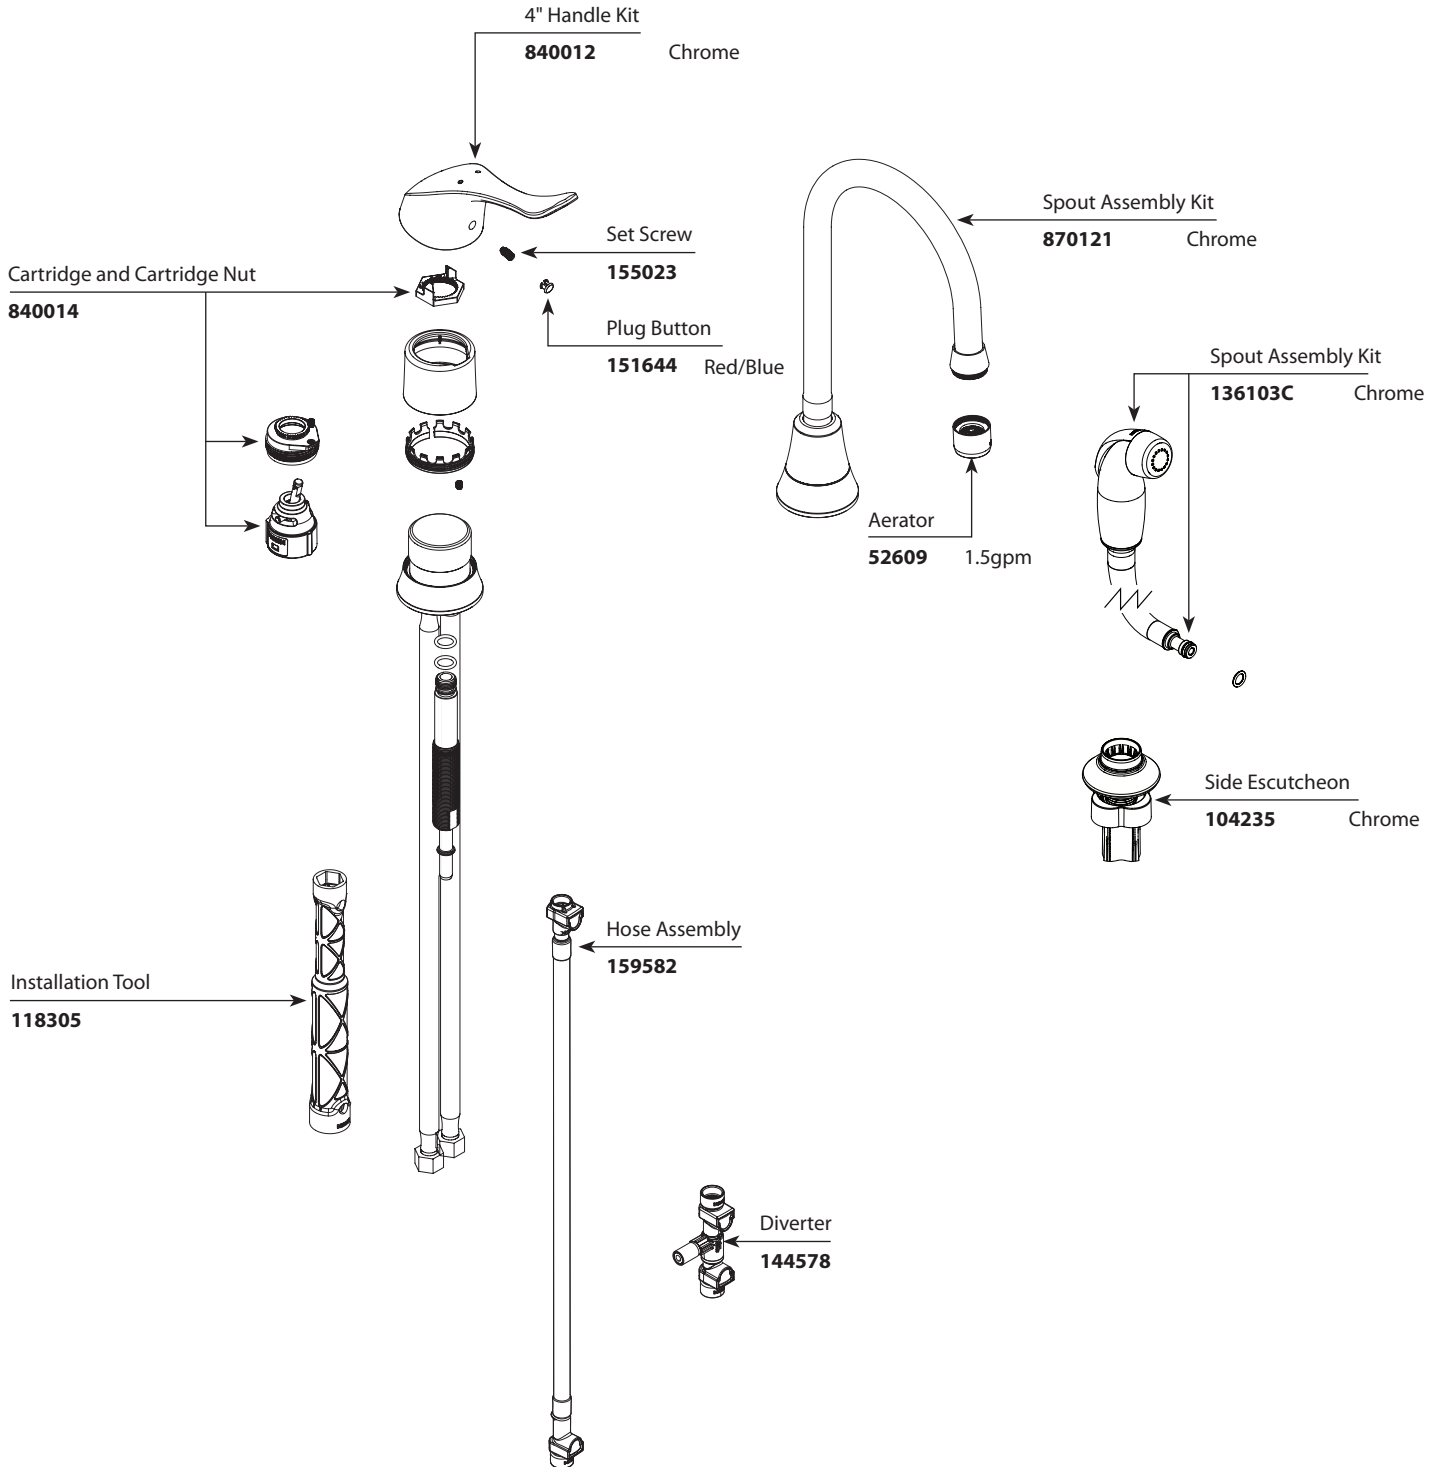

■ Order by Part Number

*There is more than 1 version of this model.
Page down to identify the version you have.
For models after April 2013.*

Single Handle Multi-Purpose Faucet w/Side Spray		
MODEL	HANDLE	FINISH
8138	Lever	Chrome w/ Side Spray

■ Order by Part Number

Single Handle Multi-Purpose Faucet w/Side Spray		
MODEL	HANDLE	FINISH
8138	Lever	Chrome