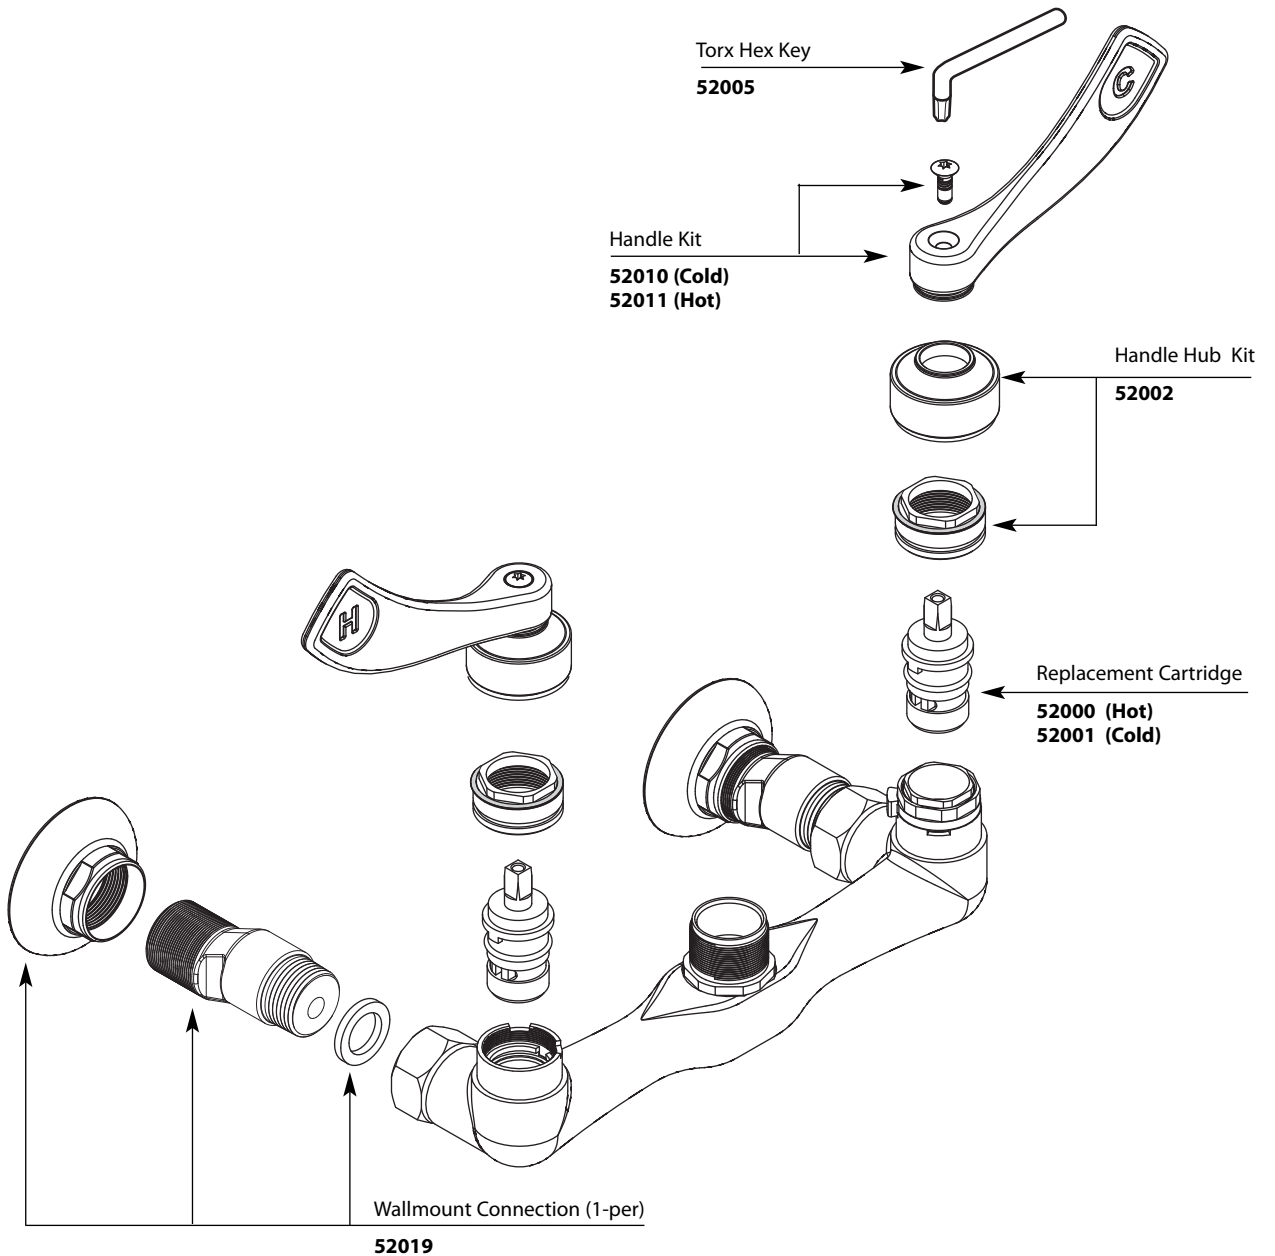

■ Order by Part Number

*There is more than 1 version of this model.
Page down to identify the version you have.*

For Models After 3/2011

Two-Handle Wall Mount Faucet		
<u>MODEL</u>	<u>HANDLE</u>	<u>FINISH</u>
8121	4" Lever	Chrome

■ Order by Part Number

Two-Handle Wall Mount Faucet		
<u>MODEL</u>	<u>HANDLE</u>	<u>FINISH</u>
8121	4" Wrist Blade	Chrome