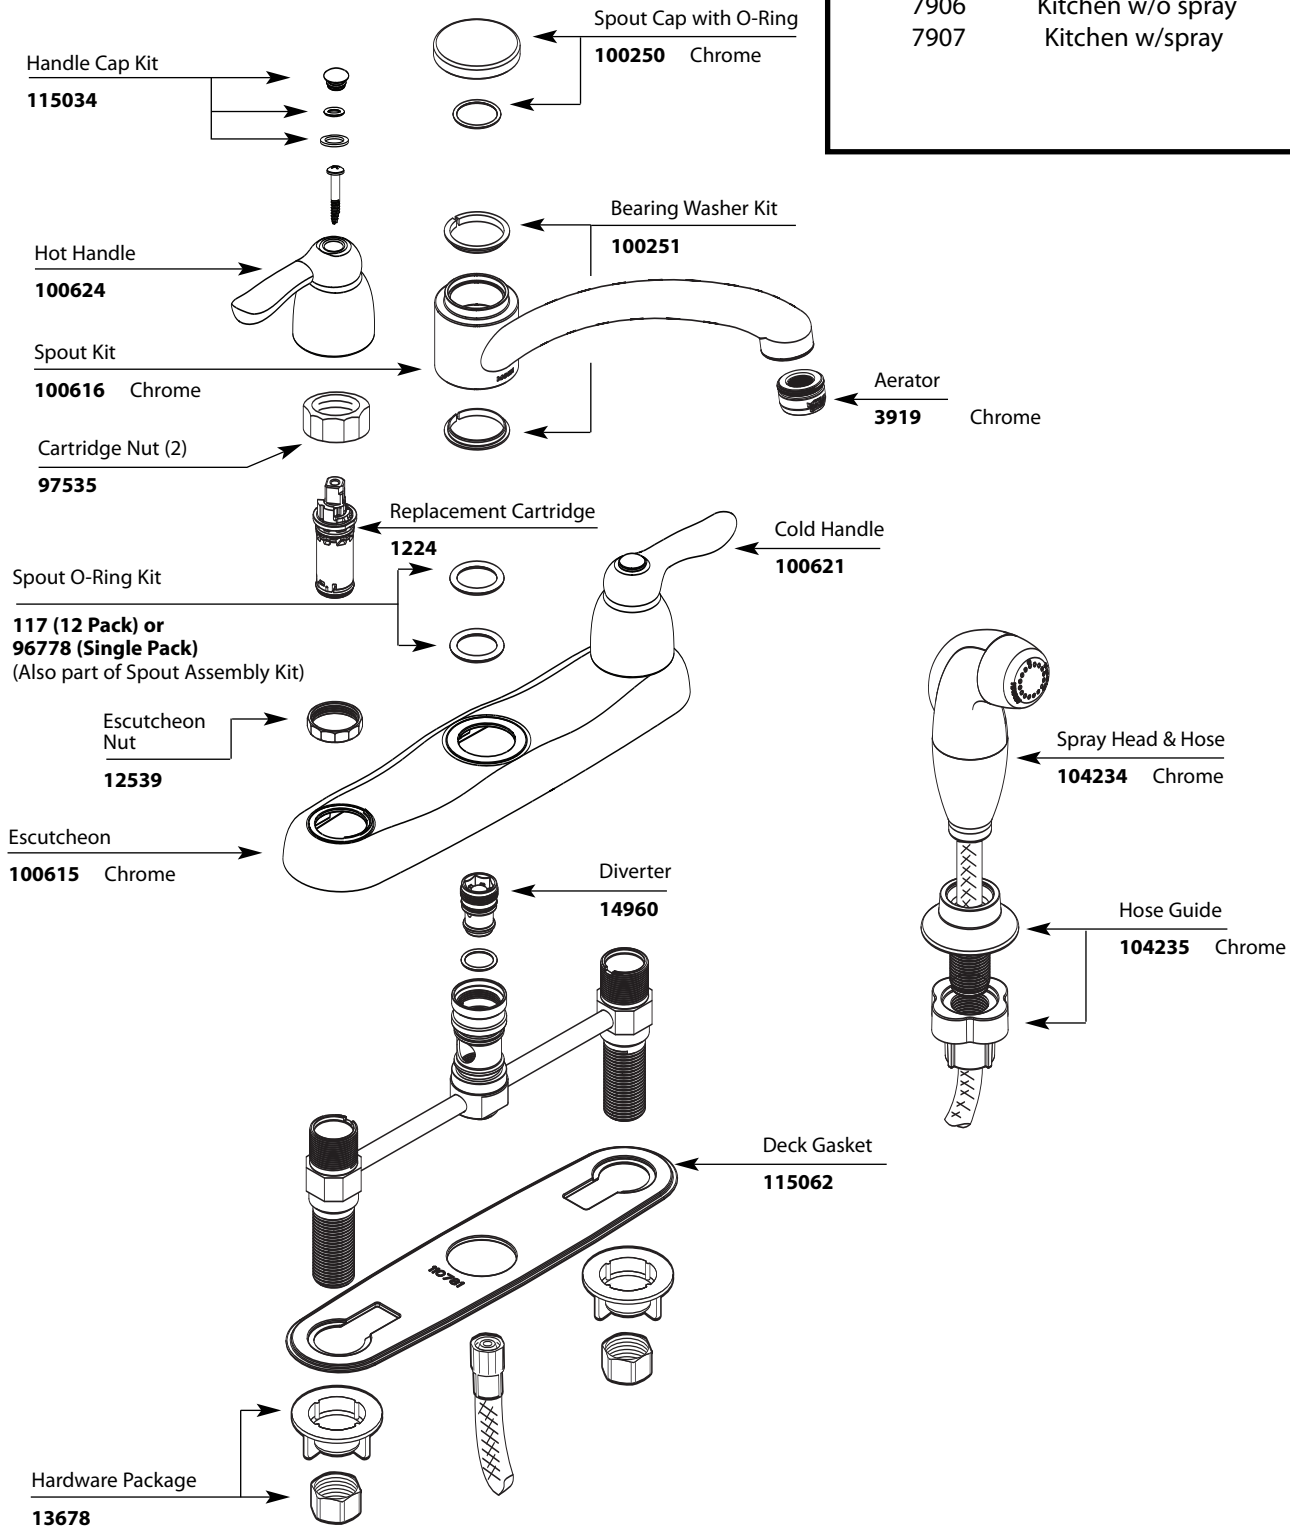

Buy it for looks. Buy it for life.®

■ Order by Part Number

Illustrated Parts

CHATEAU®		
Two-Handle Lever Style Faucet		
MODEL	TYPE	FINISH
7906	Kitchen w/o spray	Chrome
7907	Kitchen w/spray	Chrome