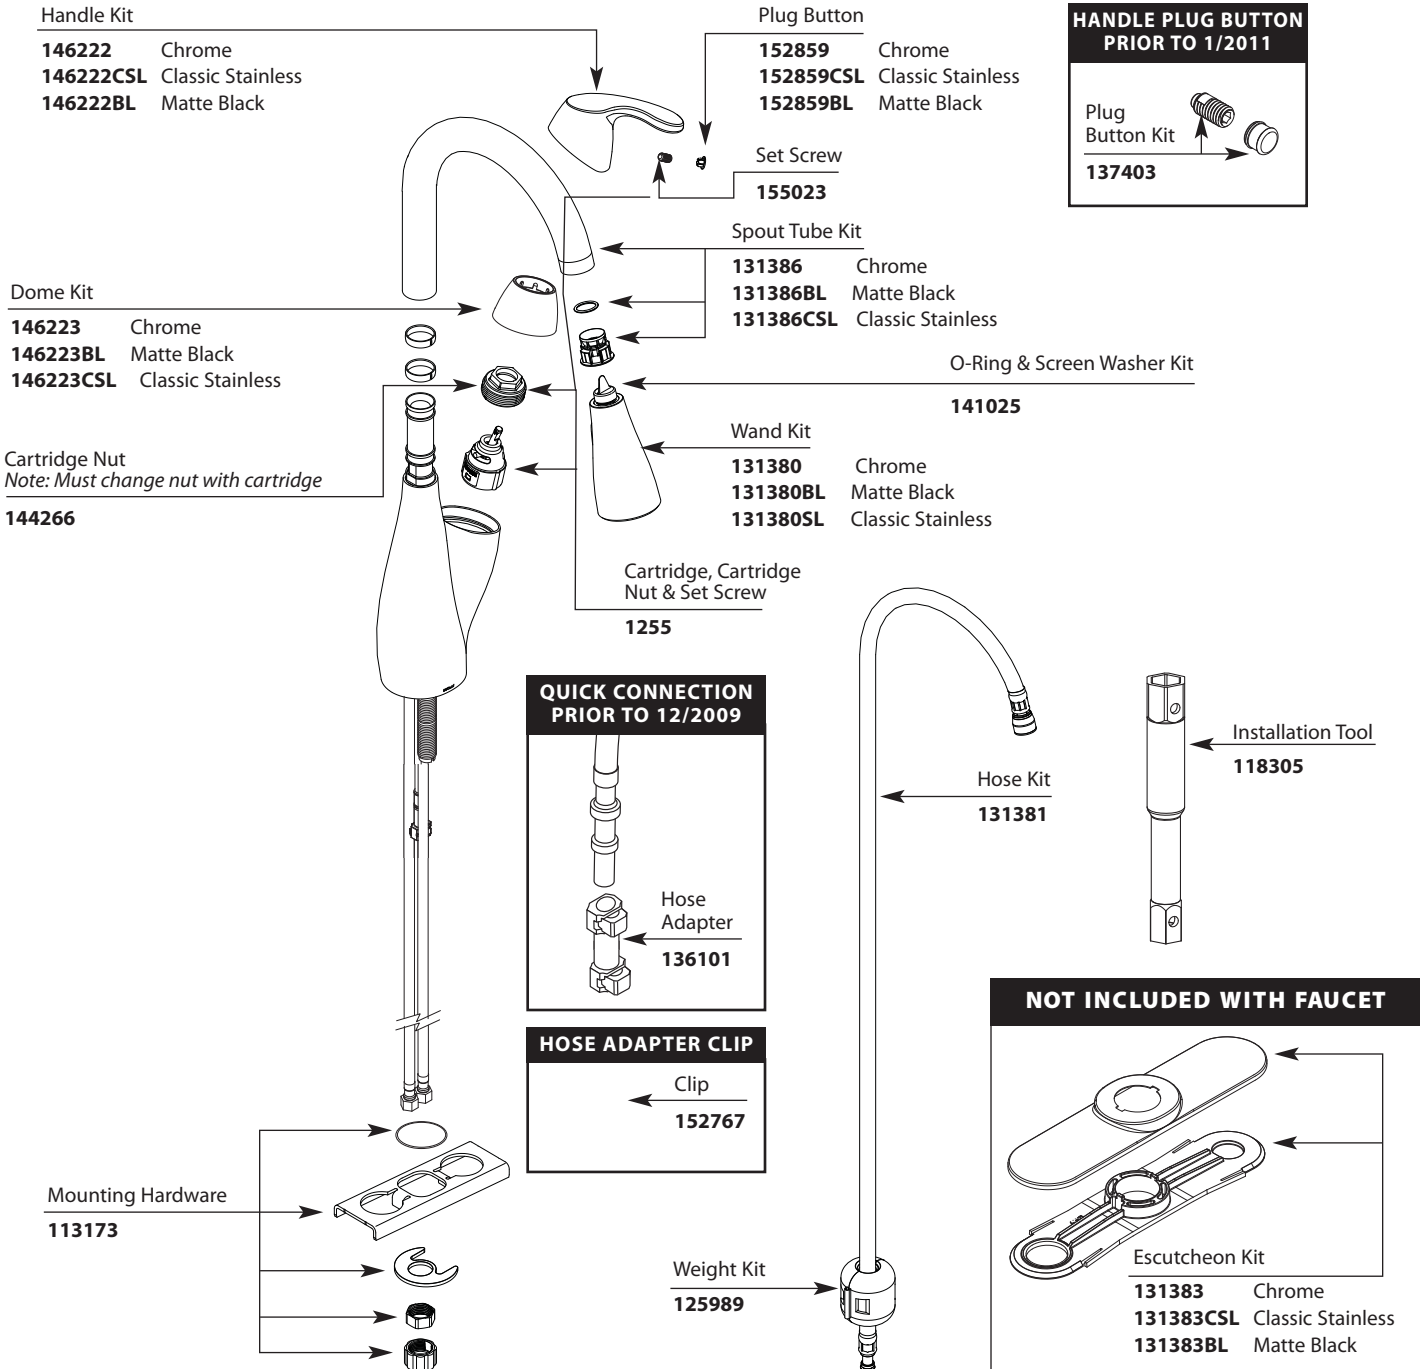

Buy it for looks. Buy it for life.®

■ Order by Part Number

There is more than 1 version of this model.  
Page down to identify the version you have.

# Illustrated Parts

<b>MEDORA®</b>		
<b>Single-Handle High Arc Pull Out Kitchen Faucet</b>		
<u>MODEL</u>	<u>TYPE</u>	<u>FINISH</u>
7599C	Lever	Chrome
7599BL	Lever	Matte Black
7599CSL	Lever	Classic Stainless

Buy it for looks. Buy it for life.®

■ Order by Part Number

# Illustrated Parts

MEDORA™ Single-Handle High Arc Pull Out Kitchen Faucet		
MODEL	TYPE	FINISH
7599C	Lever	Chrome
7599BL	Lever	Matte Black
7599SL	Lever	Stainless