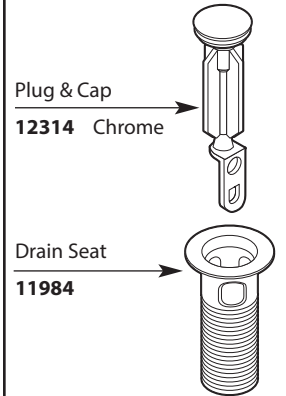

Plug Button  
**154362** Chrome  
**154362MG** Brushed Nickel

Grid Strainer

Mounting Shank

Buy it for looks. Buy it for life.®

■ Order by Part Number

# Illustrated Parts

METHOD™		
One-Handle Lavatory Faucet		
MODEL	HANDLE	FINISH
6810	Lever	Chrome
6810BN	Lever	Brushed Nickel
66810	Lever	Chrome (Bulk)

**HANDLE PLUG BUTTON  
PRIOR TO 1/2011**

**Waste for 66810 only**

**Vessel Extension Kit - Not included with faucet**

Buy it for looks. Buy it for life.®

# Illustrated Parts

■ Order by Part Number

METHOD™		
One-Handle Lavatory Faucet		
MODEL	HANDLE	FINISH
CA6810	Lever	Chrome
CA6810BN	Lever	Brushed Nickel
CA66810	Lever	Chrome (Bulk)