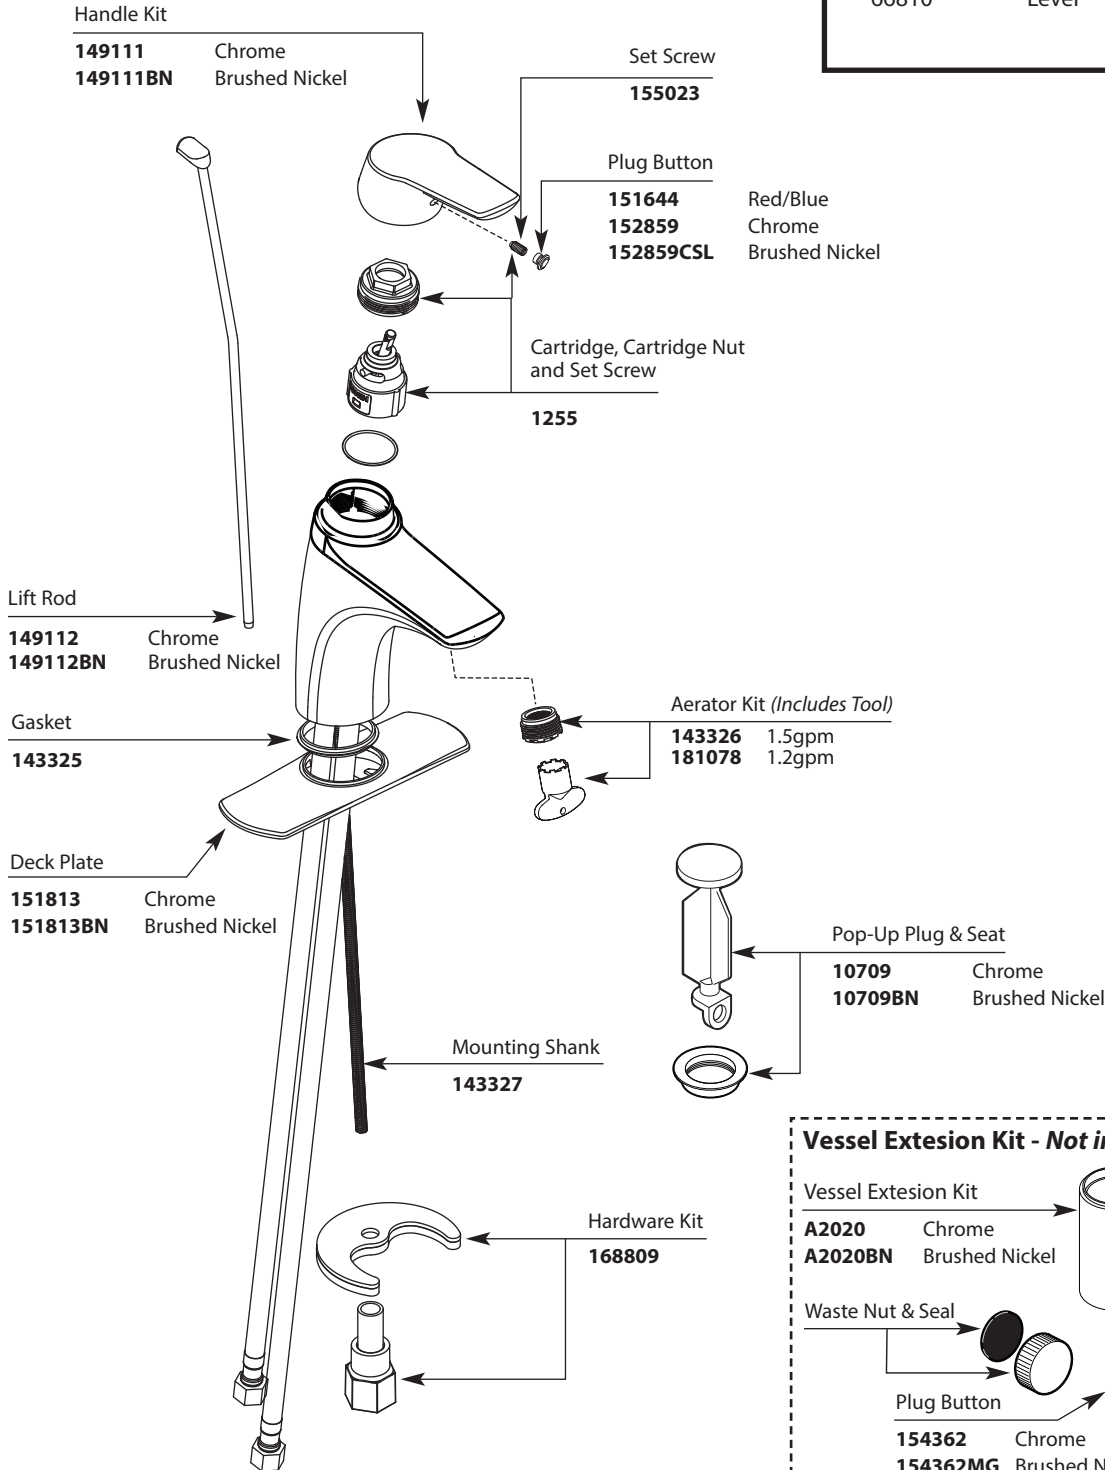

# Illustrated Parts

METHOD™		
One-Handle Lavatory Faucet		
MODEL	HANDLE	FINISH
6810	Lever	Chrome
6810BN	Lever	Brushed Nickel
66810	Lever	Chrome (Bulk)

**HANDLE PLUG BUTTON PRIOR TO 1/2011**

Plug Button Kit  
**137403**

**Waste for 66810 only**

Plug & Cap  
**12314** Chrome

Drain Seat  
**11984**

**Vessel Extension Kit - Not included with faucet**

Vessel Extension Kit  
**A2020** Chrome  
**A2020BN** Brushed Nickel

Waste Nut & Seal

# Illustrated Parts

METHOD™		
One-Handle Lavatory Faucet		
MODEL	HANDLE	FINISH
6810	Lever	Chrome
6810BN	Lever	Brushed Nickel
66810	Lever	Chrome (Bulk)

**HANDLE PLUG BUTTON  
PRIOR TO 1/2011**

**Waste for 66810 only**

# Illustrated Parts

■ Order by Part Number

METHOD™		
One-Handle Lavatory Faucet		
MODEL	HANDLE	FINISH
CA6810	Lever	Chrome
CA6810BN	Lever	Brushed Nickel
CA66810	Lever	Chrome (Bulk)