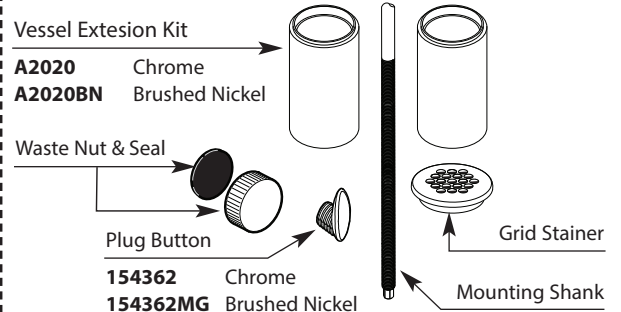

Plug Button  
**154362** Chrome  
**154362MG** Brushed Nickel

Grid Strainer

Mounting Shank

Buy it for looks. Buy it for life.®

■ Order by Part Number

# Illustrated Parts

METHOD™		
One-Handle Lavatory Faucet		
MODEL	HANDLE	FINISH
6810	Lever	Chrome
6810BN	Lever	Brushed Nickel
66810	Lever	Chrome (Bulk)

**HANDLE PLUG BUTTON  
PRIOR TO 1/2011**

**Waste for 66810 only**

**Vessel Extension Kit - Not included with faucet**

Buy it for looks. Buy it for life.®