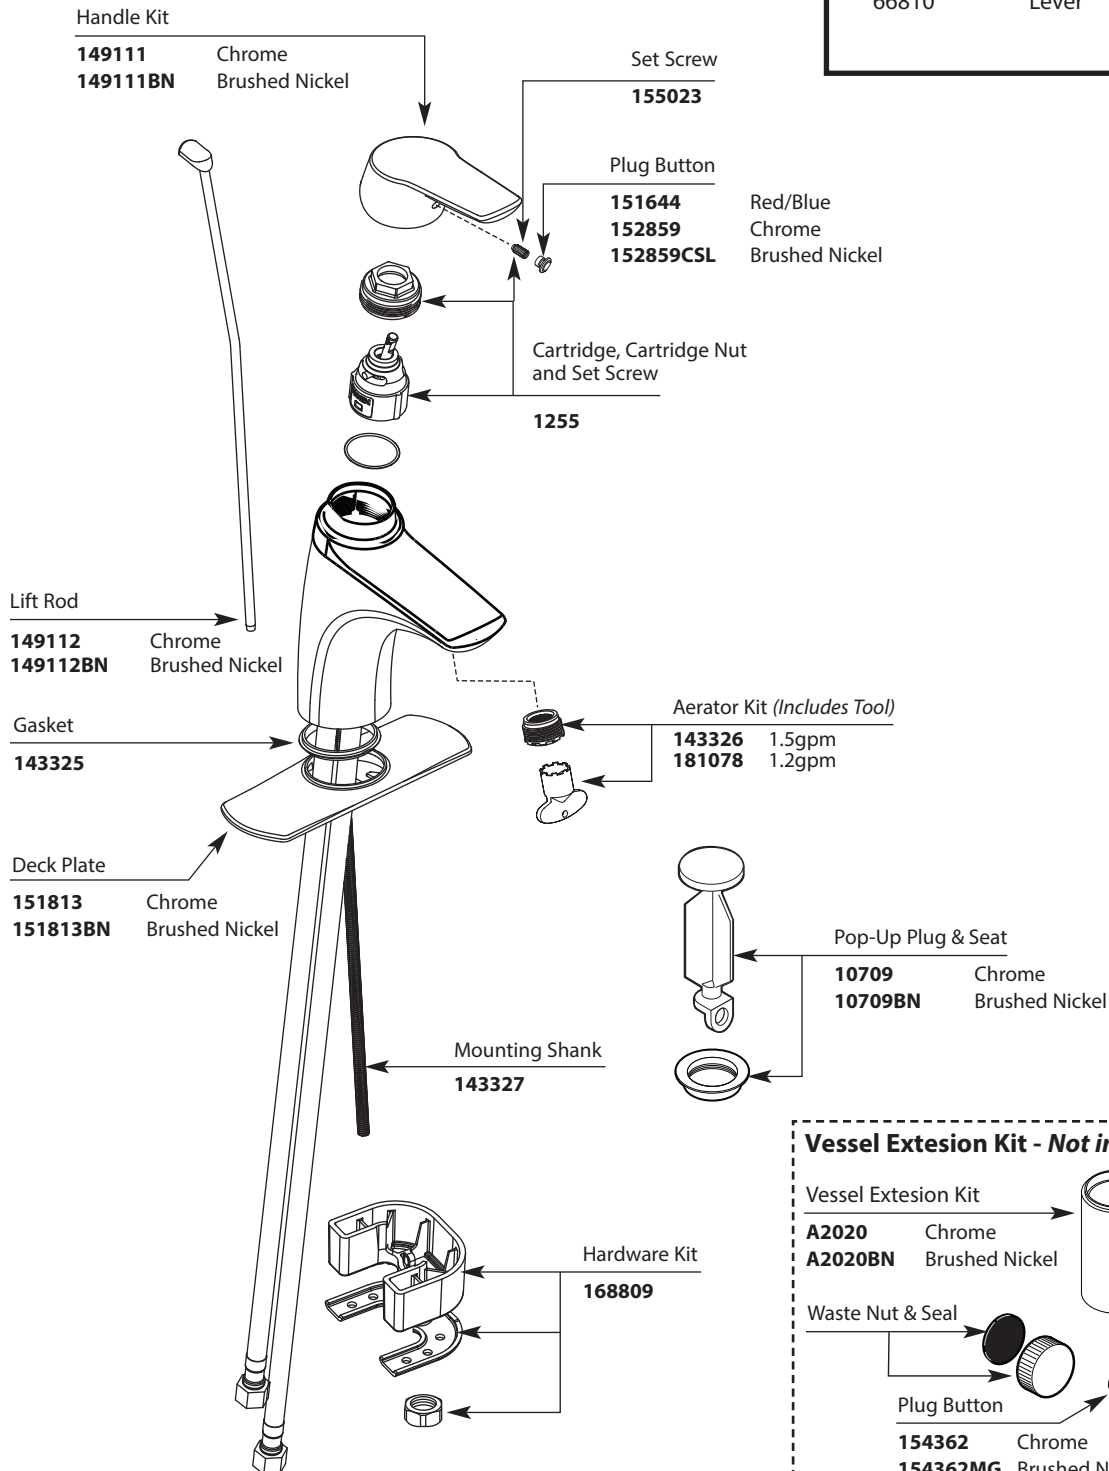

**Waste for 66810 only**

Plug & Cap  
**12314** Chrome

Drain Seat  
**11984**

**Vessel Extension Kit - Not included with faucet**

Vessel Extension Kit  
**A2020** Chrome  
**A2020BN** Brushed Nickel

Waste Nut & Seal

Plug Button  
**154362** Chrome  
**154362MG** Brushed Nickel

Grid Strainer

Mounting Shank

Buy it for looks. Buy it for life.®

■ Order by Part Number

# Illustrated Parts

METHOD™		
One-Handle Lavatory Faucet		
MODEL	HANDLE	FINISH
6810	Lever	Chrome
6810BN	Lever	Brushed Nickel
66810	Lever	Chrome (Bulk)

**HANDLE PLUG BUTTON  
PRIOR TO 1/2011**

**Waste for 66810 only**

# Illustrated Parts

■ Order by Part Number

METHOD™		
One-Handle Lavatory Faucet		
MODEL	HANDLE	FINISH
CA6810	Lever	Chrome
CA6810BN	Lever	Brushed Nickel
CA66810	Lever	Chrome (Bulk)