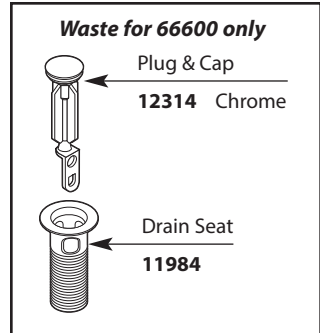

HANDLE PLUG BUTTON PRIOR TO 1/2011