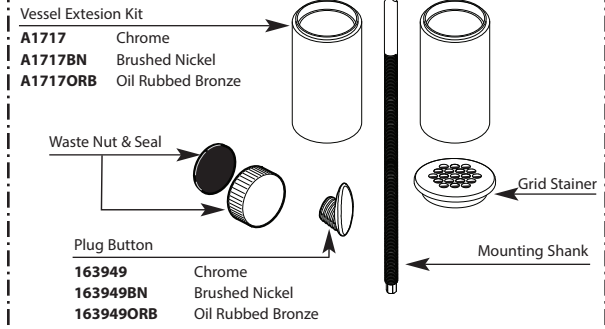

Vessel Extension Kit - Not included with faucet