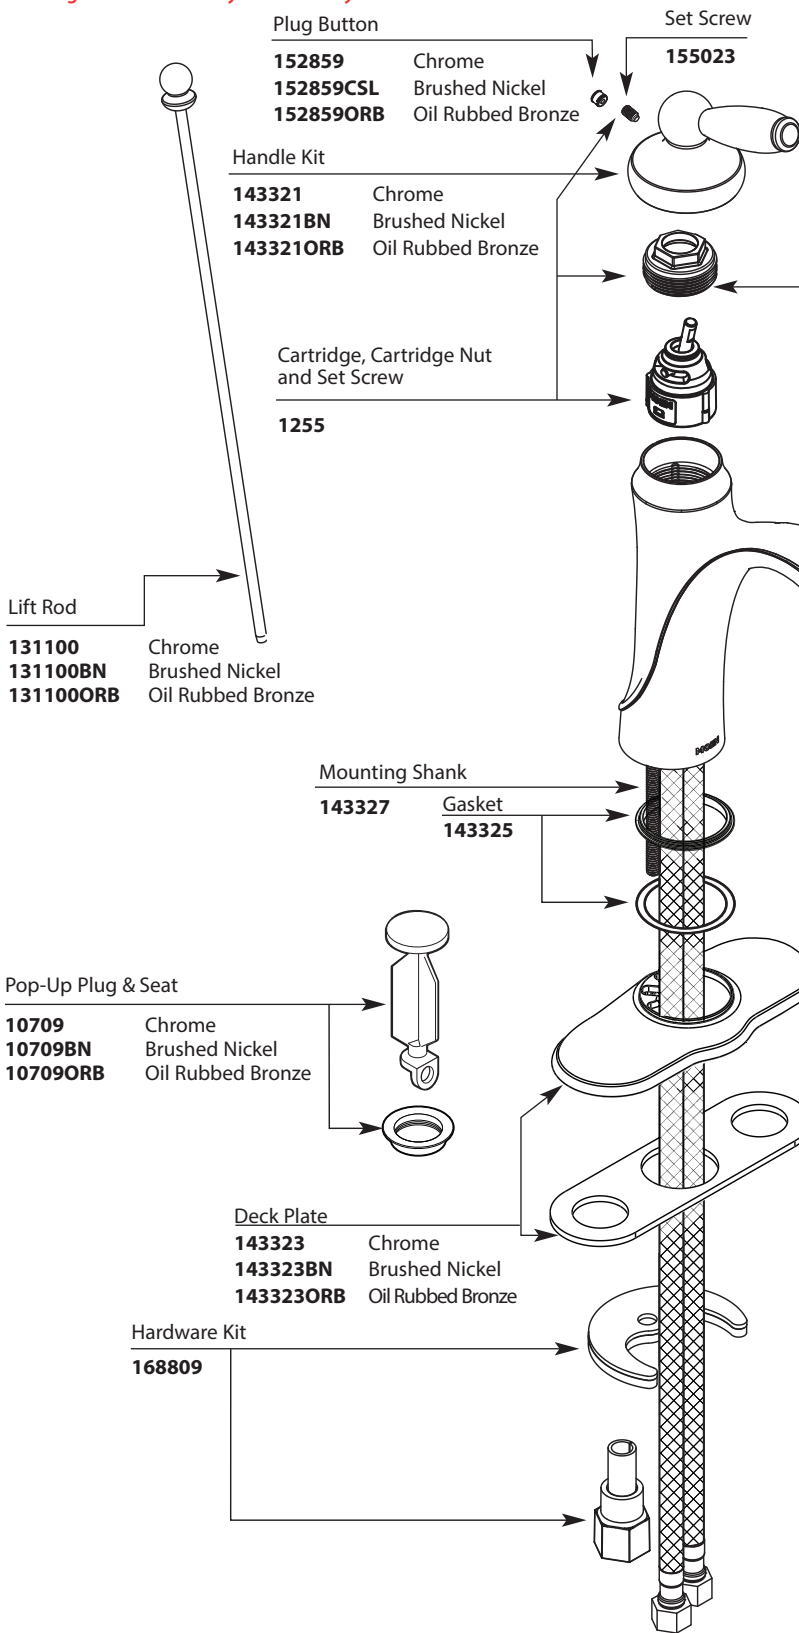

Buy it for looks. Buy it for life.®

■ Order by Part Number

*There is more than 1 version of this model.
Page down to identify the version you have.*

Illustrated Parts

BRANTFORD™

One-Handle Lavatory Faucet

MODEL	HANDLE	FINISH
6600	Lever	Chrome
6600BN	Lever	Brushed Nickel
6600ORB	Lever	Oil Rubbed Bronze
66600	Lever	Chrome
66600HC	Lever	Chrome With Red & Blue Indicators
66600HCBN	Lever	Brushed Nickel With Red & Blue Indicators
66600HCORB	Lever	Oil Rubbed Bronze With Red & Blue Indicators