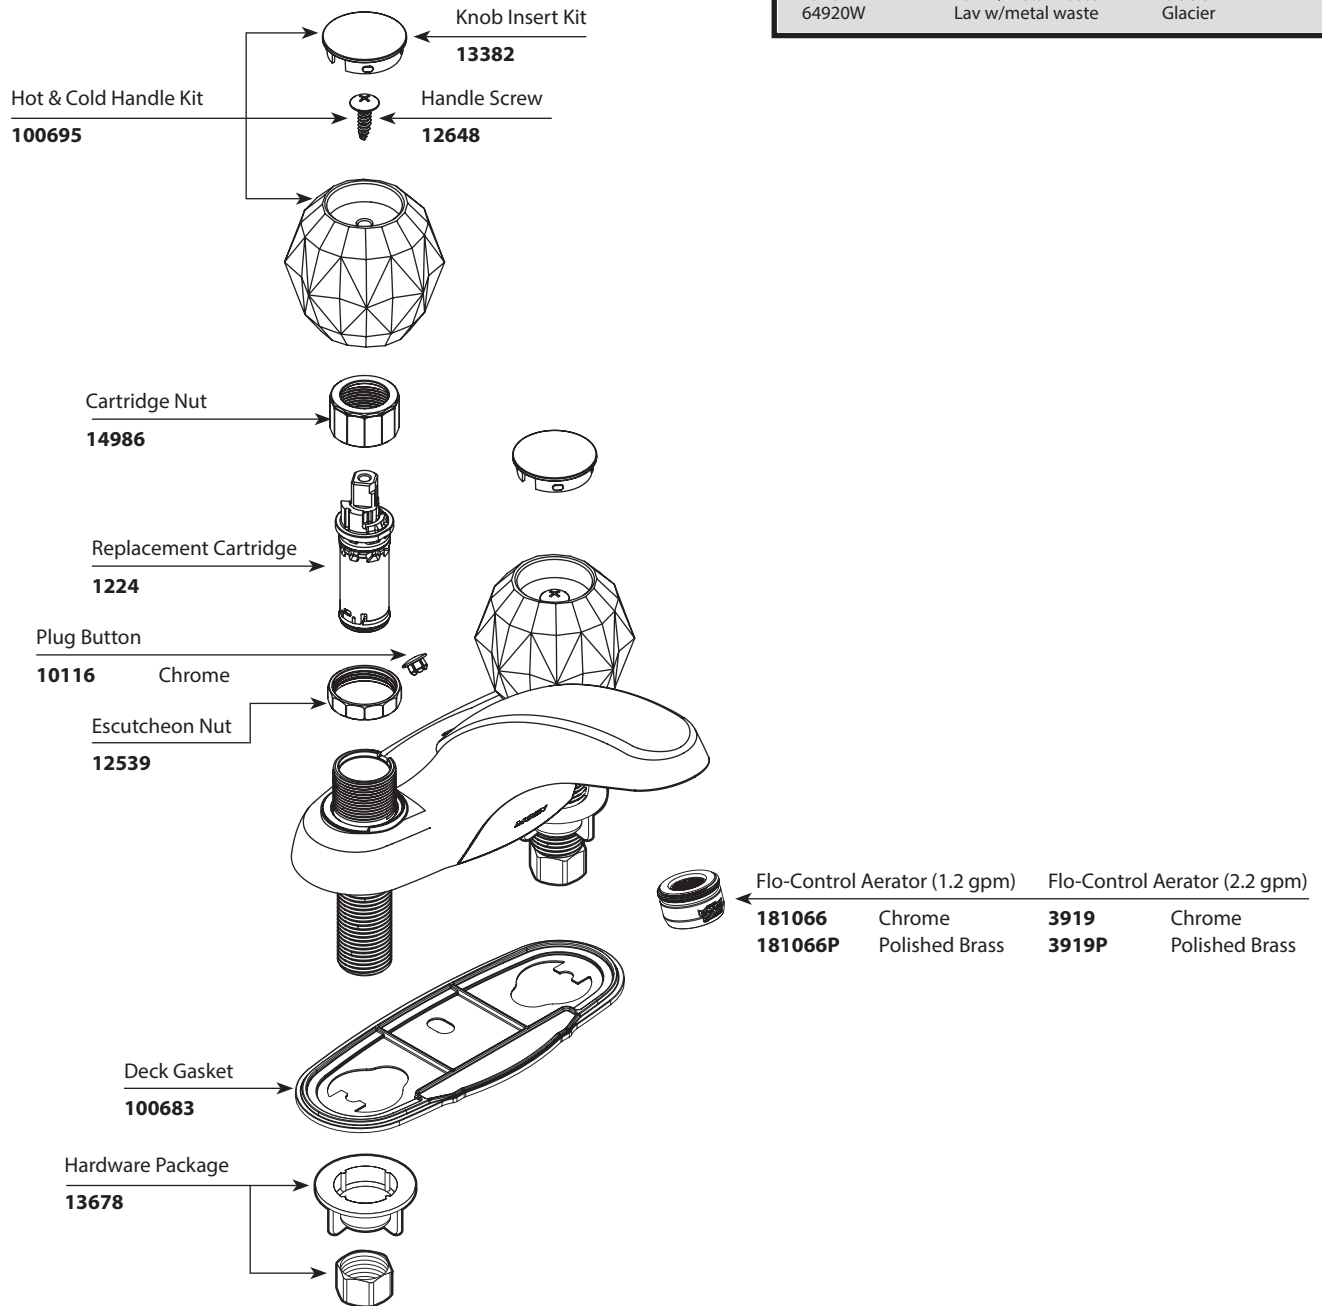

Buy it for looks. Buy it for life.®

Illustrated Parts

■ Order by Part Number

*There is more than 1 version of this model.
Page down to identify the version you have.*

CHATEAU® Two-Handle Lavatory Faucet		
MODEL	TYPE	FINISH
4920	Lav w/metal waste	Chrome
64920	Lav w/50-50 waste	Chrome
64919	Lav w/metal waste	Chrome
64920P	Lav w/50-50 waste	Polished Brass
4900	Lav w/o waste	Chrome
64900	Lav w/o waste	Chrome
DISCONTINUED SKUS		
4920A	Lav w/metal waste	Antique Brass
64920A	Lav w/metal waste	Antique Brass
4920P	Lav w/metal waste	Polished Brass
4920W	Lav w/metal waste	Glacier
64920W	Lav w/metal waste	Glacier

Buy it for looks. Buy it for life.®

■ Order by Part Number

Illustrated Parts

CHATEAU® Two-Handle Lavatory Faucet		
MODEL	TYPE	FINISH
4920	Lav w/metal waste	Chrome
64920	Lav w/50-50 waste	Chrome
64919	Lav w/metal waste	Chrome
64920P	Lav w/50-50 waste	Polished Brass
4900	Lav w/o waste	Chrome
64900	Lav w/o waste	Chrome
DISCONTINUED SKUS		
4920A	Lav w/metal waste	Antique Brass
64920A	Lav w/metal waste	Antique Brass
4920P	Lav w/metal waste	Polished Brass
4920W	Lav w/metal waste	Glacier
64920W	Lav w/metal waste	Glacier