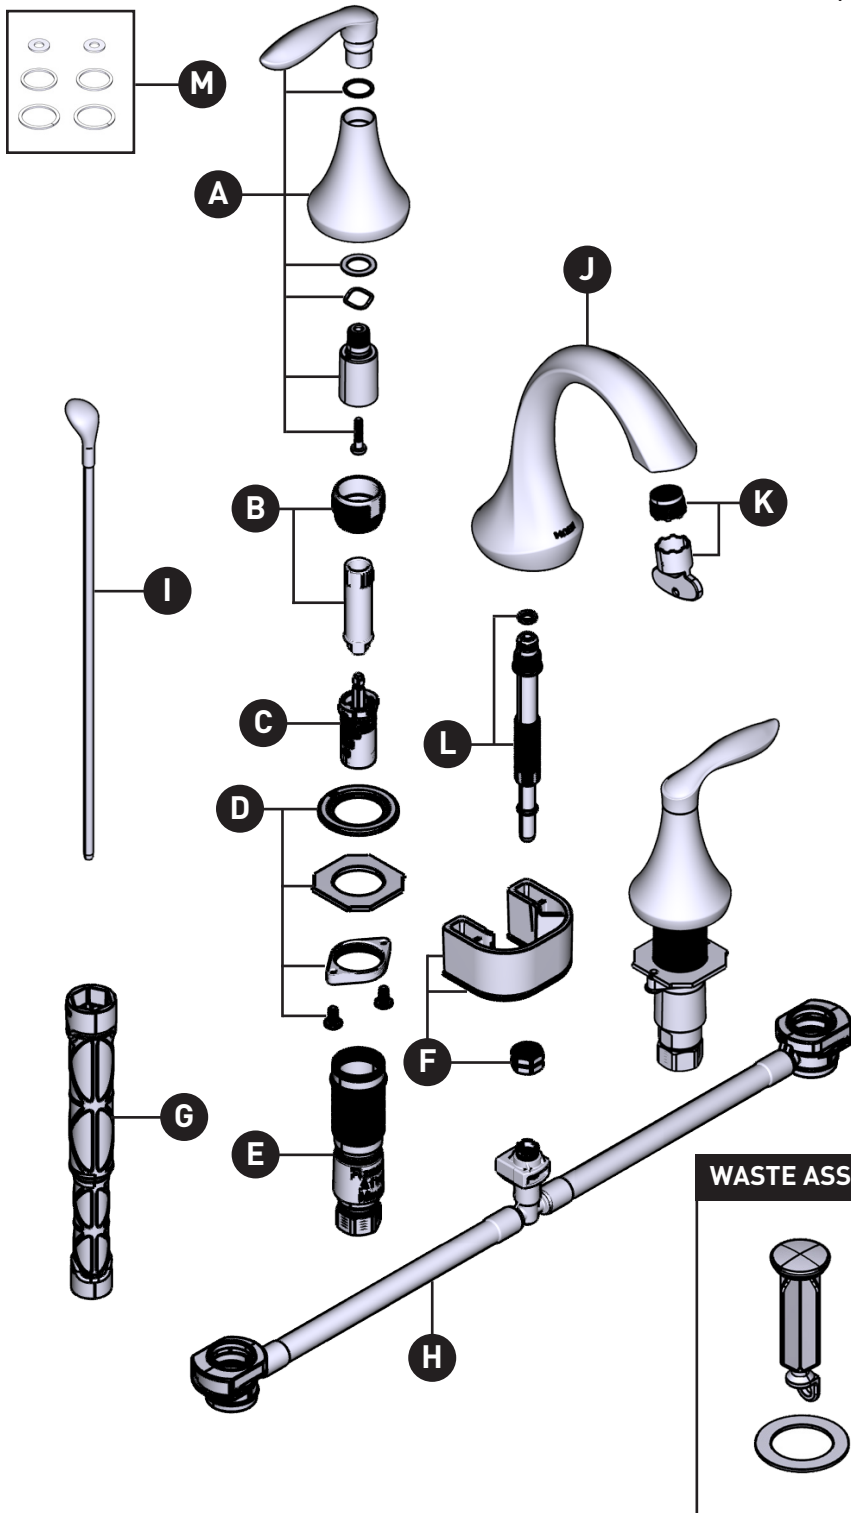

ORDER BY PART NUMBER

EVATM

Two-Handle Widespread Lavatory Faucet TV6420 Series

ID	Kit Number	Finish
*A	128866	See below
B	174290 (hot & cold)	N/A
C	1234	N/A
D	215997	N/A
E	215996 (Hot) 215995 (Cold)	N/A N/A
F	93959	N/A
G	118305	N/A
H	215998	N/A
*I	128865	See below
*J	216228	See below
K	180158	N/A
L	131170	N/A
M	129706	N/A
*N	10709	See below

*Finish Determined by Suffix	
<u>Finish</u>	<u>Description</u>
(base kit # = C) <i>(only applicable to * kits)</i>	Chrome
BN	Brushed Nickel
ORB	Oil Rubbed Bronze