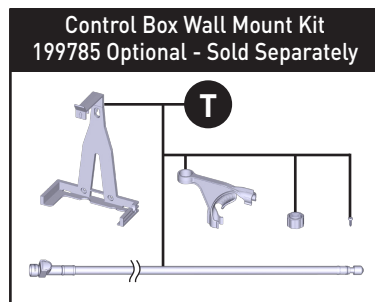

SMYTH™

Single Handle High Arc Pulldown
Smart Kitchen Faucet
7770EV Series

ORDER BY PART NUMBER

ID	Kit Number	Finish
*A	218091	See Below
*B	218086	See Below
*C	160660	See Below
*D	218085	See Below
E	155023	N/A
*F	152859	See Below
G	141025	N/A
H	150259	N/A
I	195362	Spot Resist Stainless/ Nickel/Bronzed Gold
	195362BL	Matte Black
*J	218087	See Below
K	201310	N/A
L	118305	N/A
M	218915	N/A
N	169031	N/A
O	197171	N/A
P	201309	N/A
Q	201311	N/A
*R	141002	See Below
S	176787	N/A
T	199785	N/A