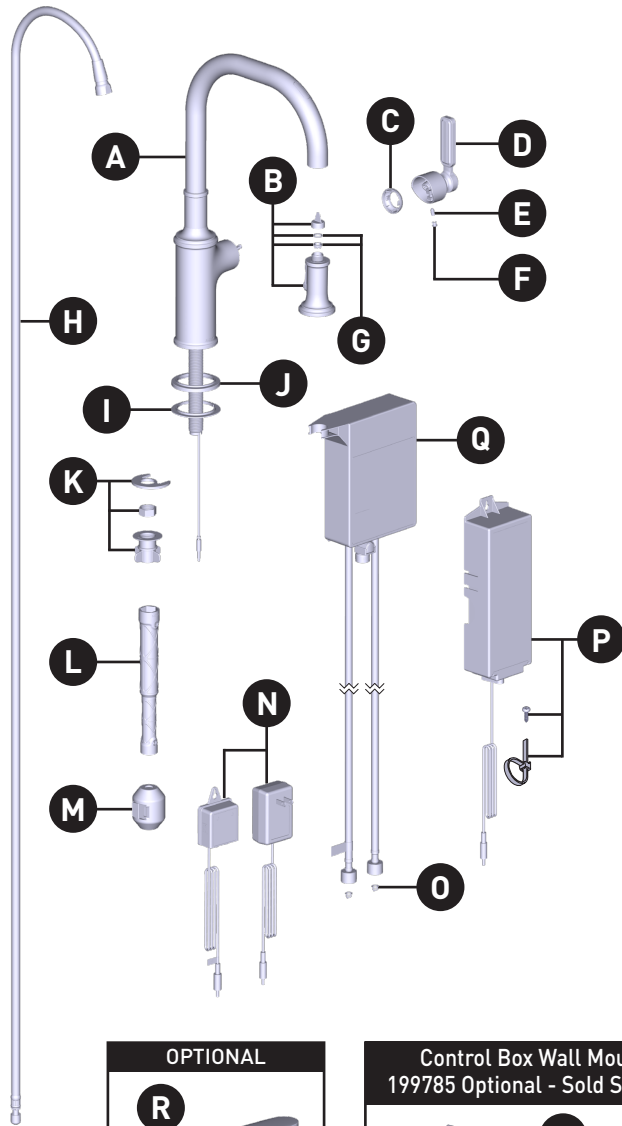

SMYTH™

Single Handle High Arc Pulldown
Smart Kitchen Faucet
7770EV Series

ORDER BY PART NUMBER

ID	Kit Number	Finish
*A	218091	See Below
*B	218086	See Below
*C	160660	See Below
*D	218085	See Below
E	155023	N/A
*F	152859	See Below
G	141025	N/A
H	150259	N/A
I	195362	Spot Resist Stainless/ Nickel/Bronzed Gold
	195362BL	Matte Black
*J	218087	See Below
K	201310	N/A
L	118305	N/A
M	218915	N/A
N	169031	N/A
O	197171	N/A
P	201309	N/A
Q	201311	N/A
*R	141002	See Below
S	176787	N/A
T	199785	N/A

***Finish Determined by Suffix**

Finish	Description
SRS	Spot Resist Stainless
BL	Matte Black
NL	Polished Nickel
BZG	Bronzed Gold