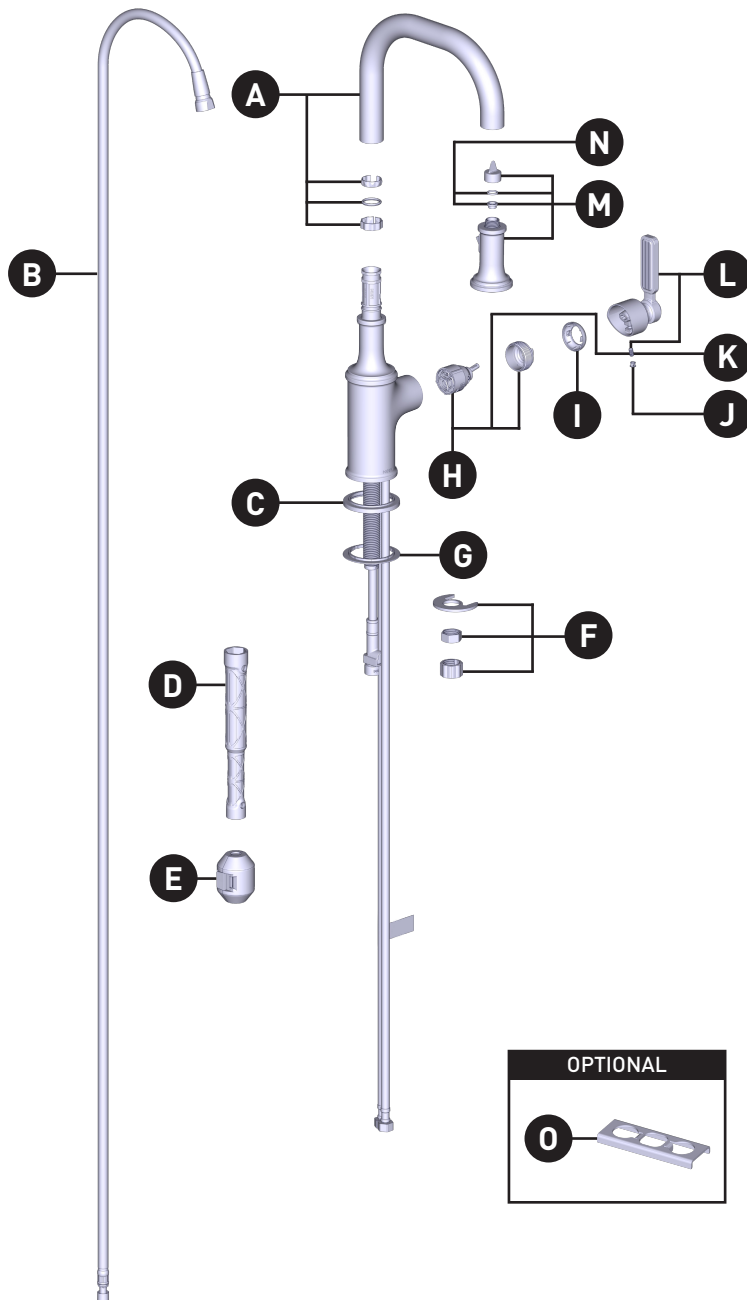

SMYTH™

Single-Handle High Arc Pulldown Bar Faucet
5770 Series

ORDER BY PART NUMBER

ID	Kit Number	Finish
*A	218088	See Below
B	150259	N/A
*C	218087	See Below
D	118305	N/A
E	125989	N/A
F	192155	N/A
G	195362	Spot Resist Stainless/ Polished Nickel/ Bronzed Gold
	195362BL	Matte Black
H	160657	N/A
*I	160660	See Below
*J	152859	See Below
K	155023	N/A
*L	218085	See Below
*M	218089	See Below
N	158550	N/A
O	176787	N/A

***Finish Determined by Suffix**

Finish	Description
SRS	Spot Resist Stainless
BL	Matte Black
NL	Polished Nickel
BZG	Bronzed Gold